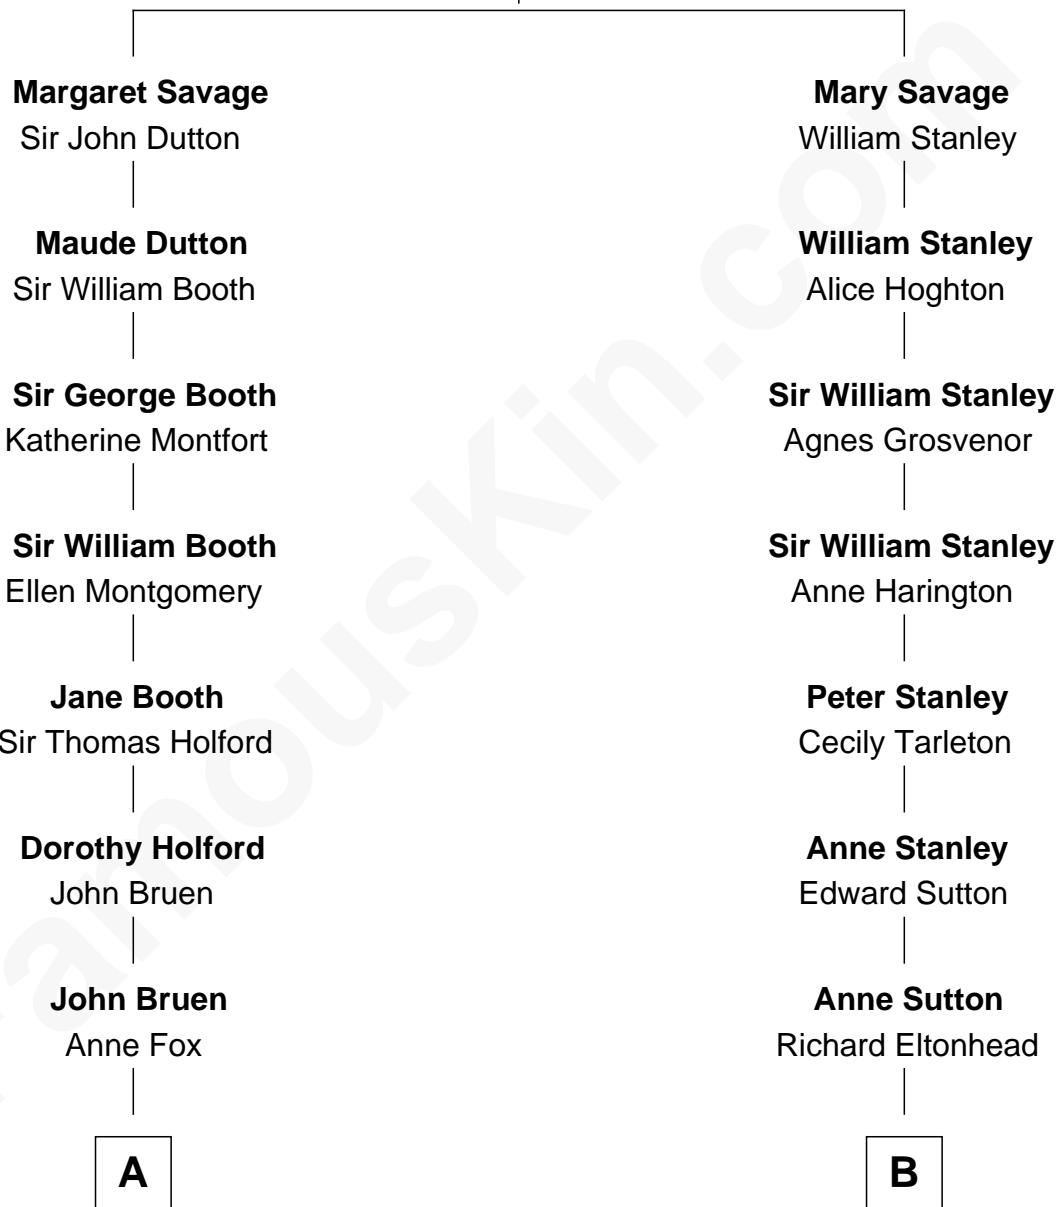

# FamousKin.com Relationship Chart of

**Treat Williams**

*TV & Movie Actor*

11th cousin 8 times removed of

**Henry Lee III**

*9th Governor of Virginia*

**Sir John Savage**  
Maud de Swinnerton

**C**

—  
**Eleanor Barnum**  
Treat Payne Andrew

—  
**Marian Andrew**  
Richard Norman Williams

—  
**Treat Williams**  
*TV & Movie Actor*

FamousKin.com