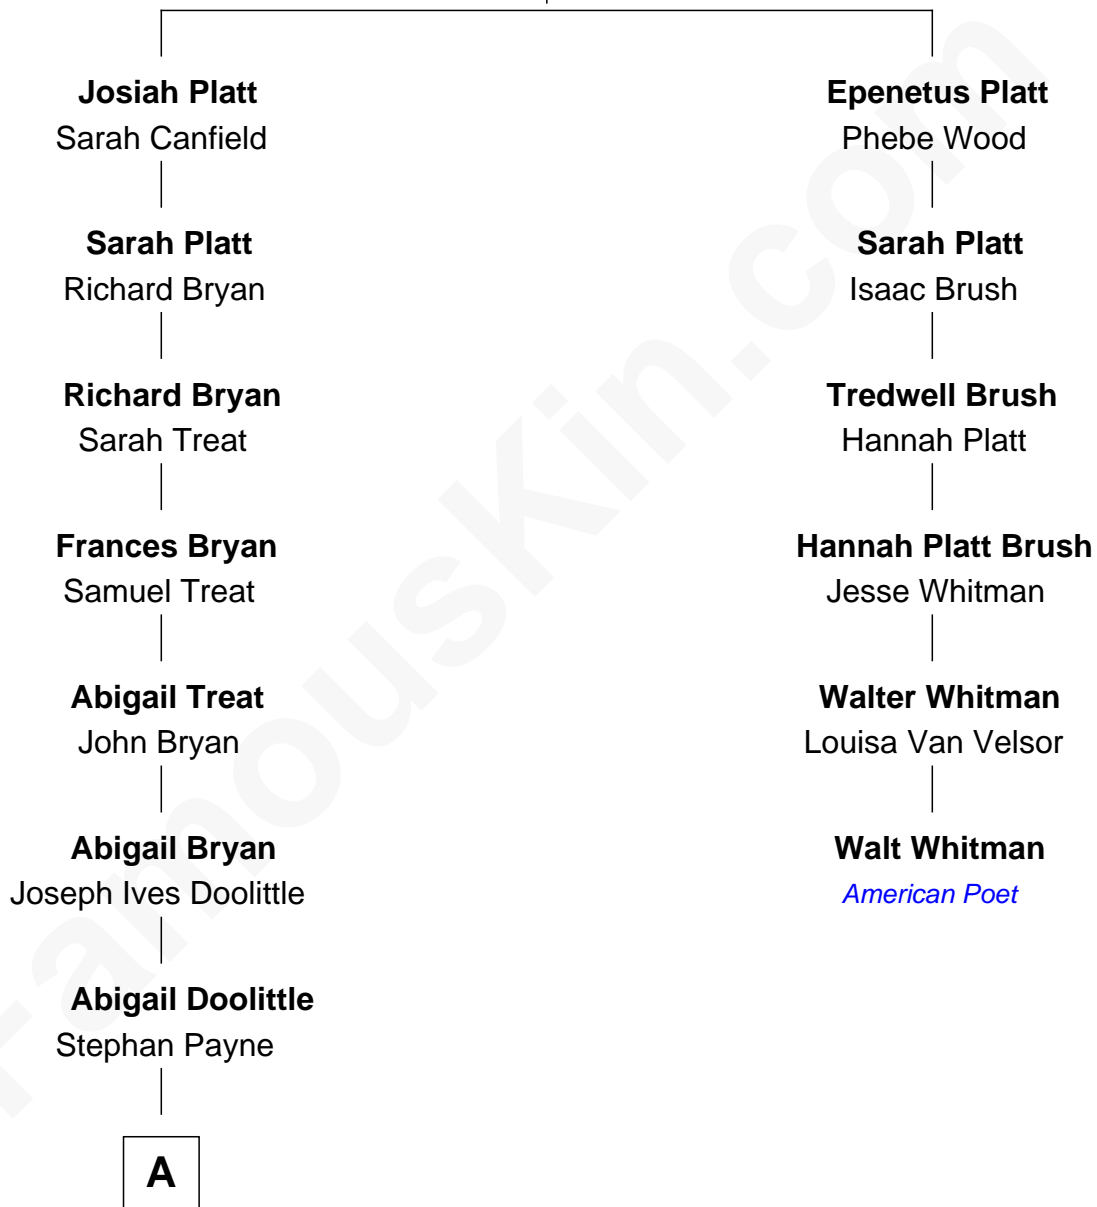

# FamousKin.com Relationship Chart of

**Treat Williams**

*TV & Movie Actor*

5th cousin 6 times removed of

**Walt Whitman**

*American Poet*

**Richard Platt**

Mary Wood

**A**

—  
**Abigail Payne**  
Rufus M. Gillette

—  
**Mary Abigail Gillette**  
George Willey Andrew

—  
**Treat Payne Andrew**  
Eleanor Barnum

—  
**Marian Andrew**  
Richard Norman Williams

—  
**Treat Williams**  
*TV & Movie Actor*