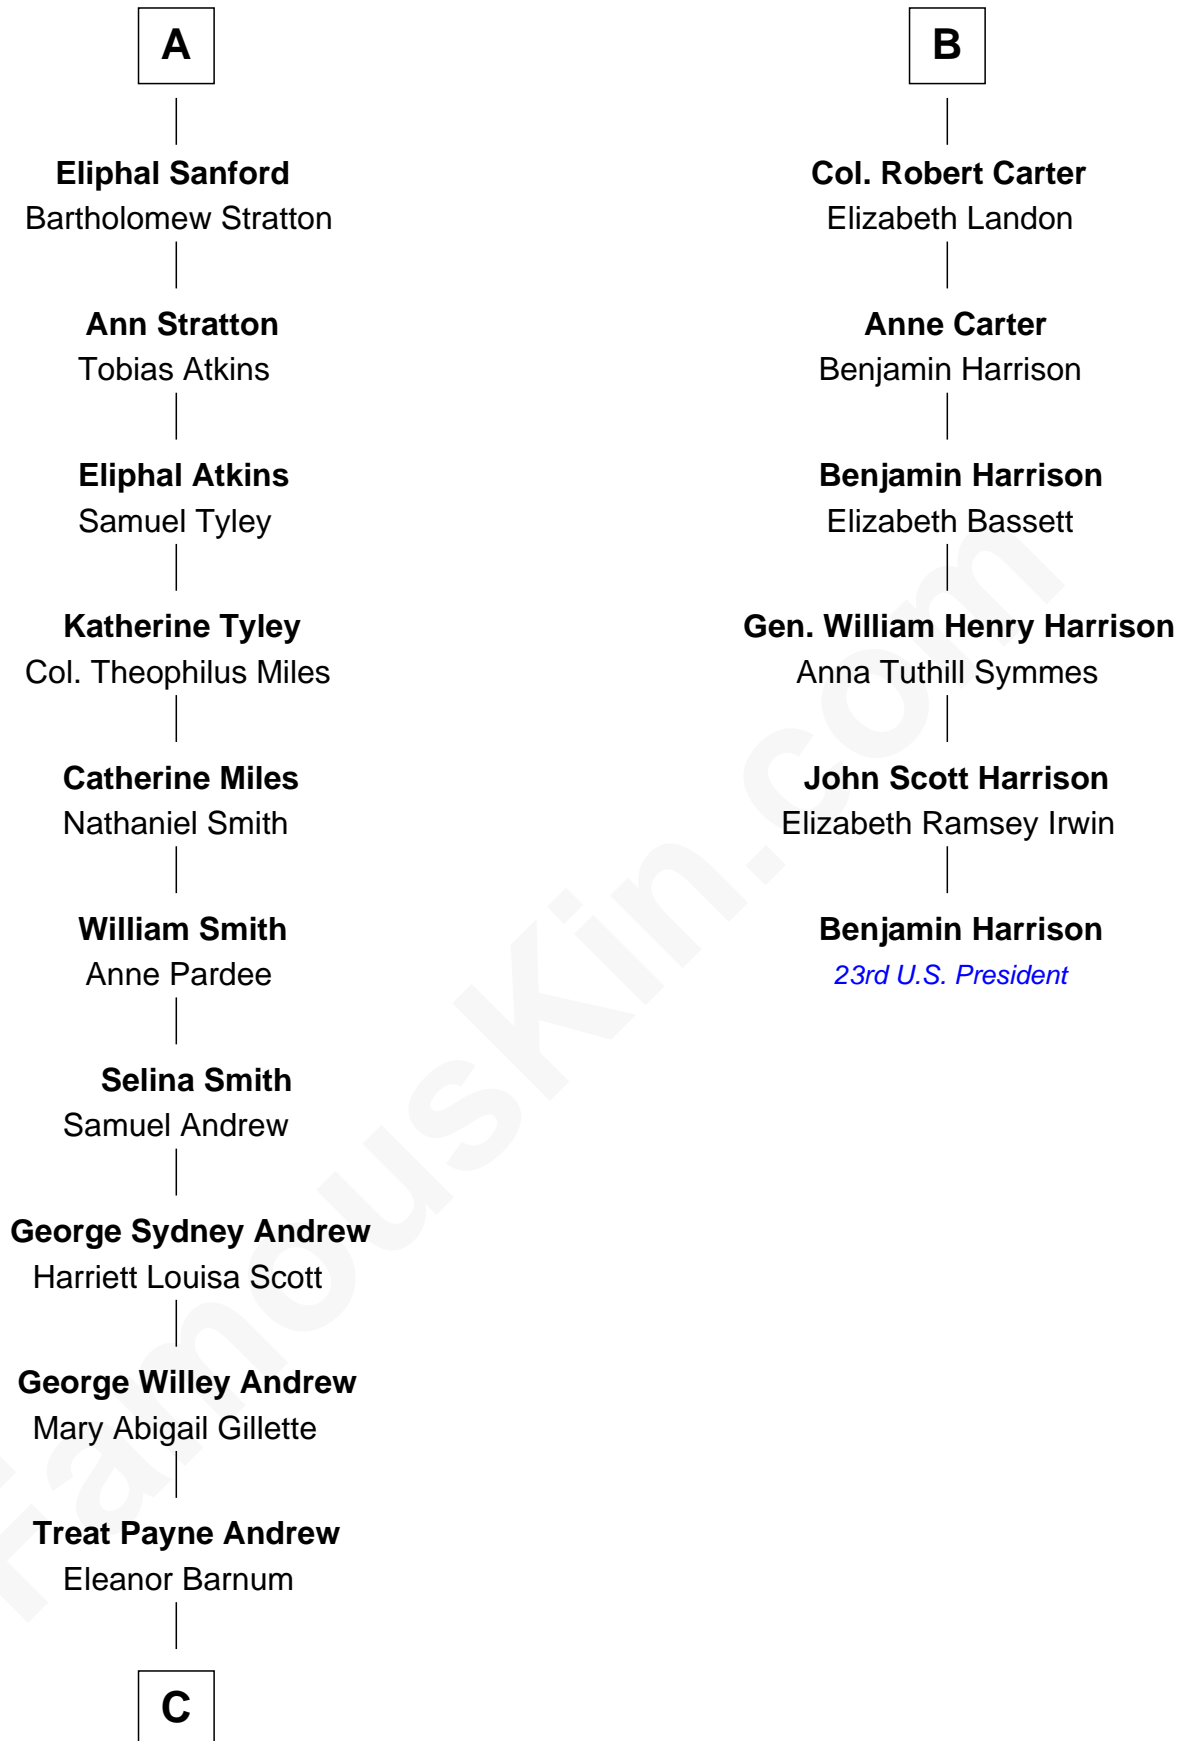

# FamousKin.com Relationship Chart of

**Treat Williams**

*TV & Movie Actor*

12th cousin 6 times removed of

**Benjamin Harrison**

*23rd U.S. President*

**Sir Thomas Blount**

Margaret de Gresley

**Sir Thomas Blount**

Agnes Hawley

**Anne Blount**

William Marbury

**Robert Marbury**

Katherine Williamson

**William Marbury**

Agnes Lenton

Helena Byron

**Sir William Blount**

Margaret Echyngham

**Elizabeth Blount**

Sir Andrews de Windsor

**Edith Windsor**

George Ludlow

**Thomas Ludlow**

Jane Pyle

**Gabriel Ludlow**

Phillis - - - - -

**Sarah Ludlow**

Col. John Carter

**B**

**C**

—  
**Marian Andrew**  
Richard Norman Williams