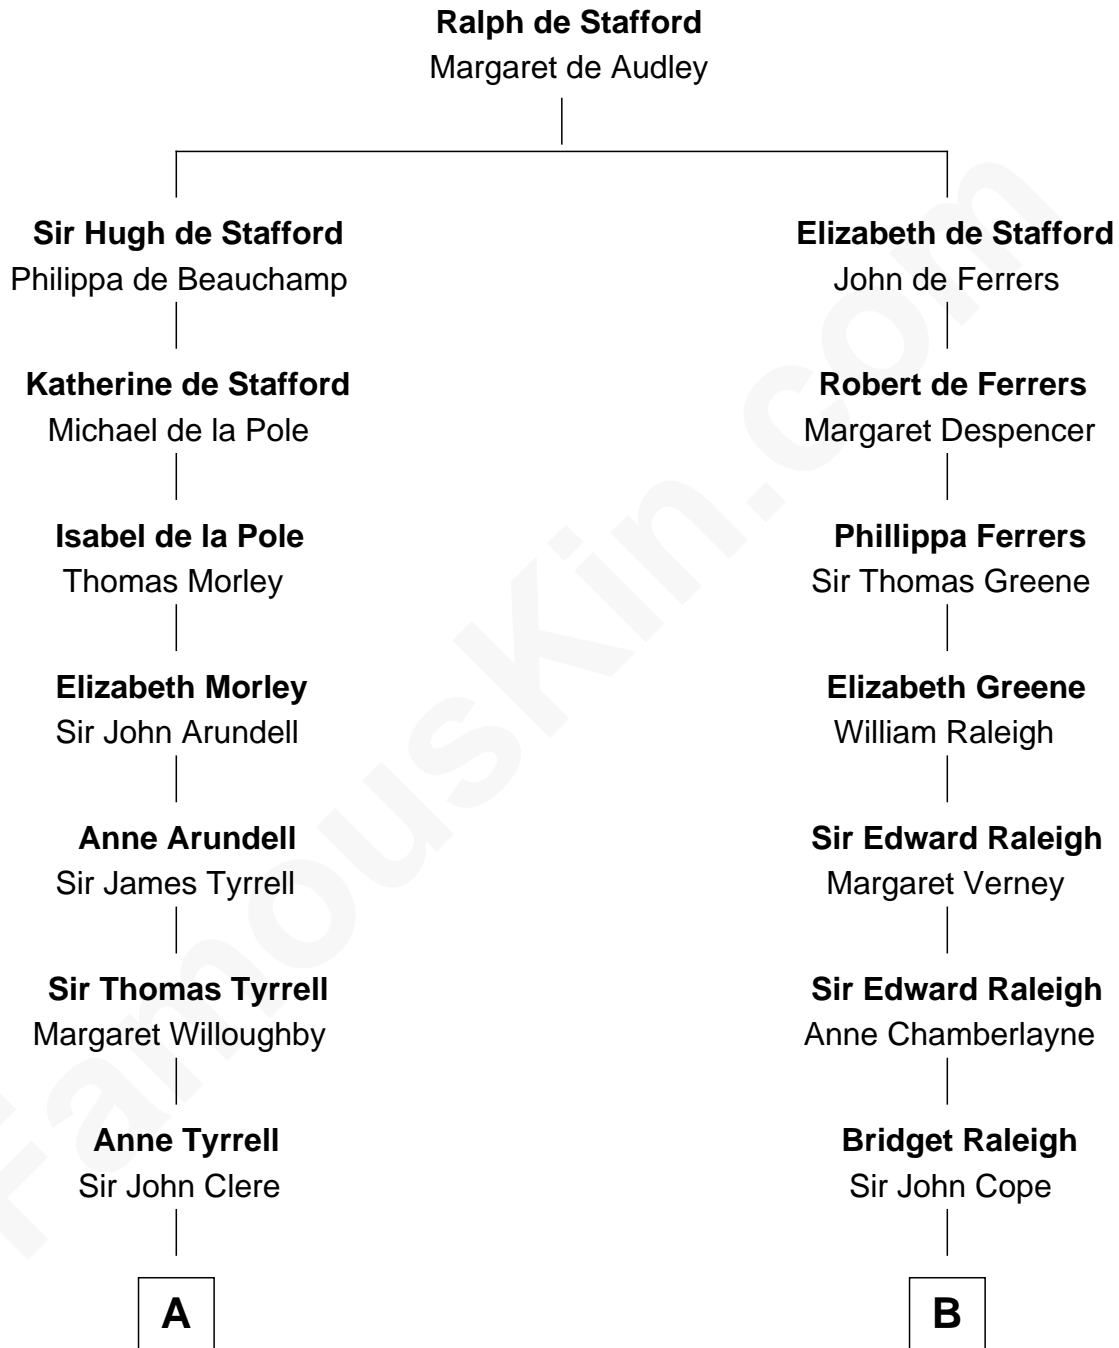

FamousKin.com Relationship Chart of

Treat Williams

TV & Movie Actor

16th cousin 5 times removed of

Joseph Wharton

Founder of the Wharton School of Business

C

—
Rufus M. Gillette

Abigail Payne

—
Mary Abigail Gillette

George Willey Andrew

—
Treat Payne Andrew

Eleanor Barnum

—
Marian Andrew

Richard Norman Williams

—
Treat Williams