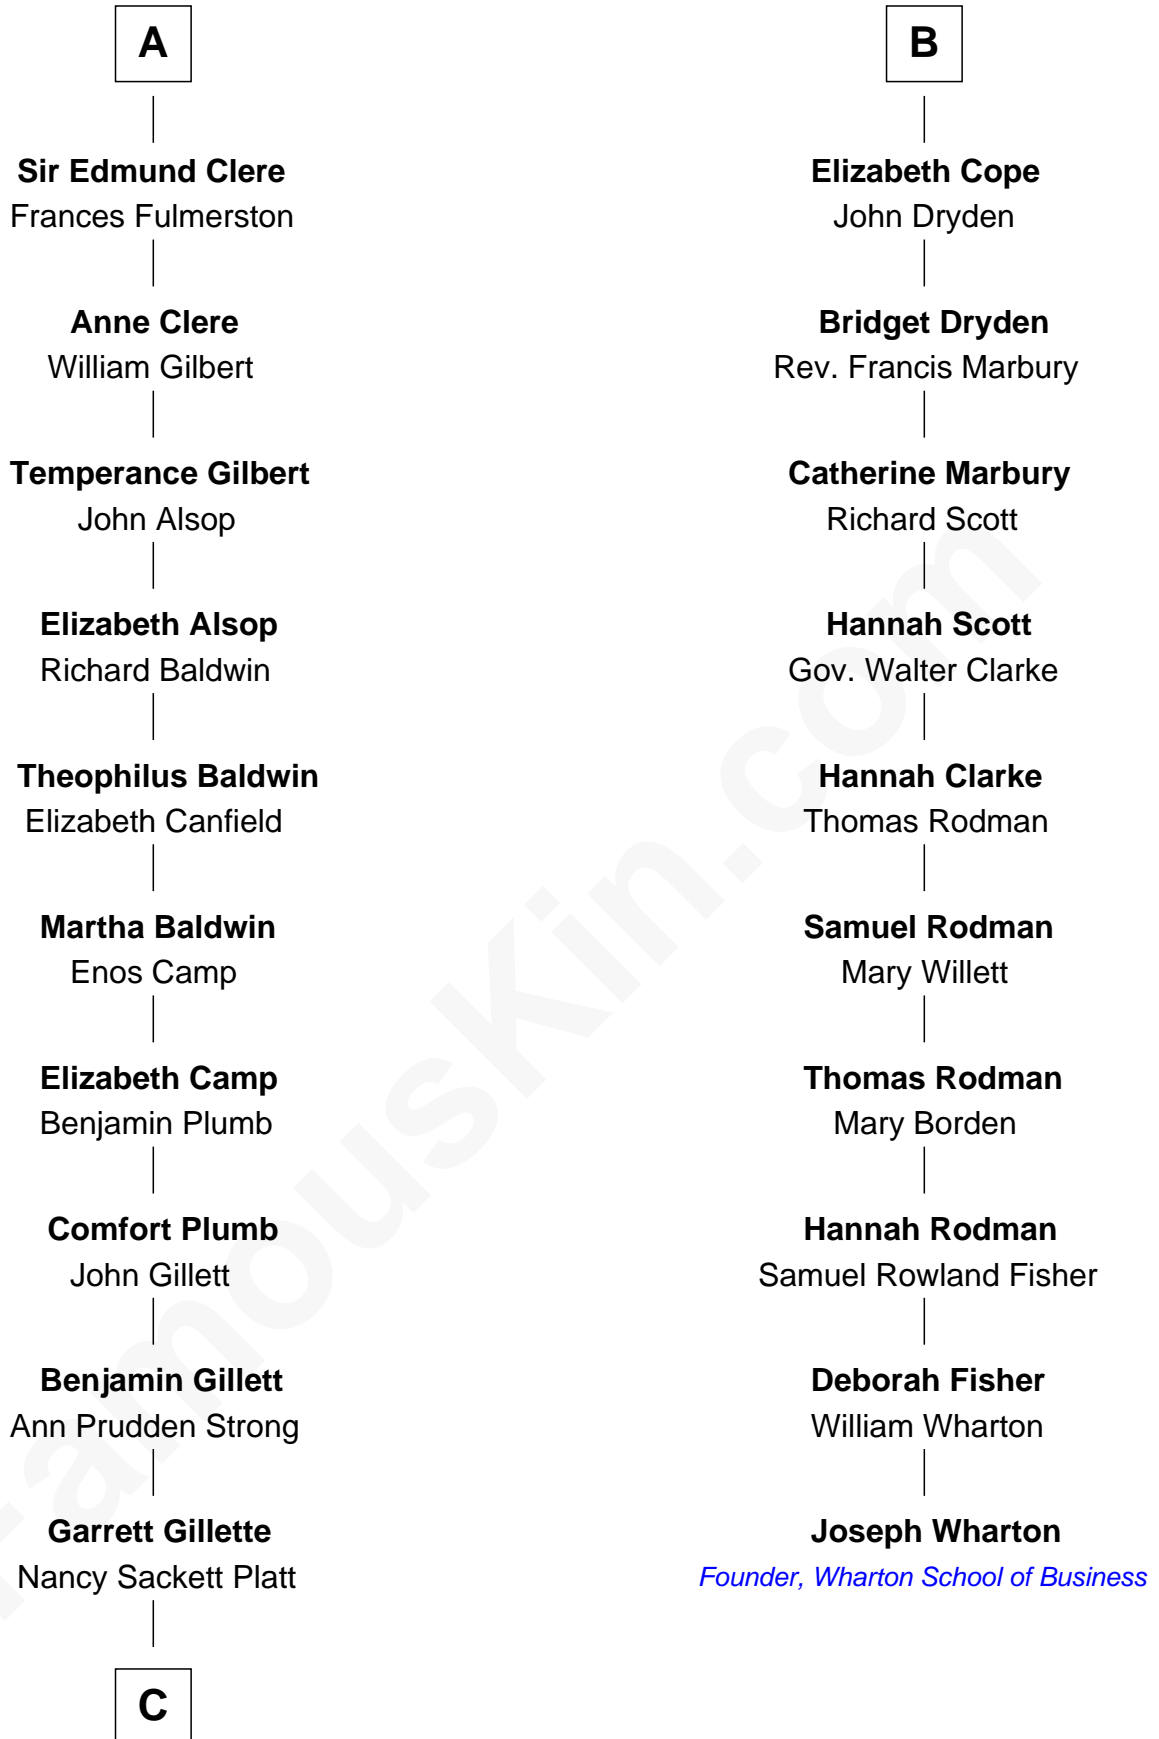

FamousKin.com Relationship Chart of

Treat Williams

TV & Movie Actor

16th cousin 5 times removed of

Joseph Wharton

Founder of the Wharton School of Business

C

—
Rufus M. Gillette

Abigail Payne

—
Mary Abigail Gillette

George Willey Andrew

—
Treat Payne Andrew

Eleanor Barnum

—
Marian Andrew

Richard Norman Williams

—
Treat Williams