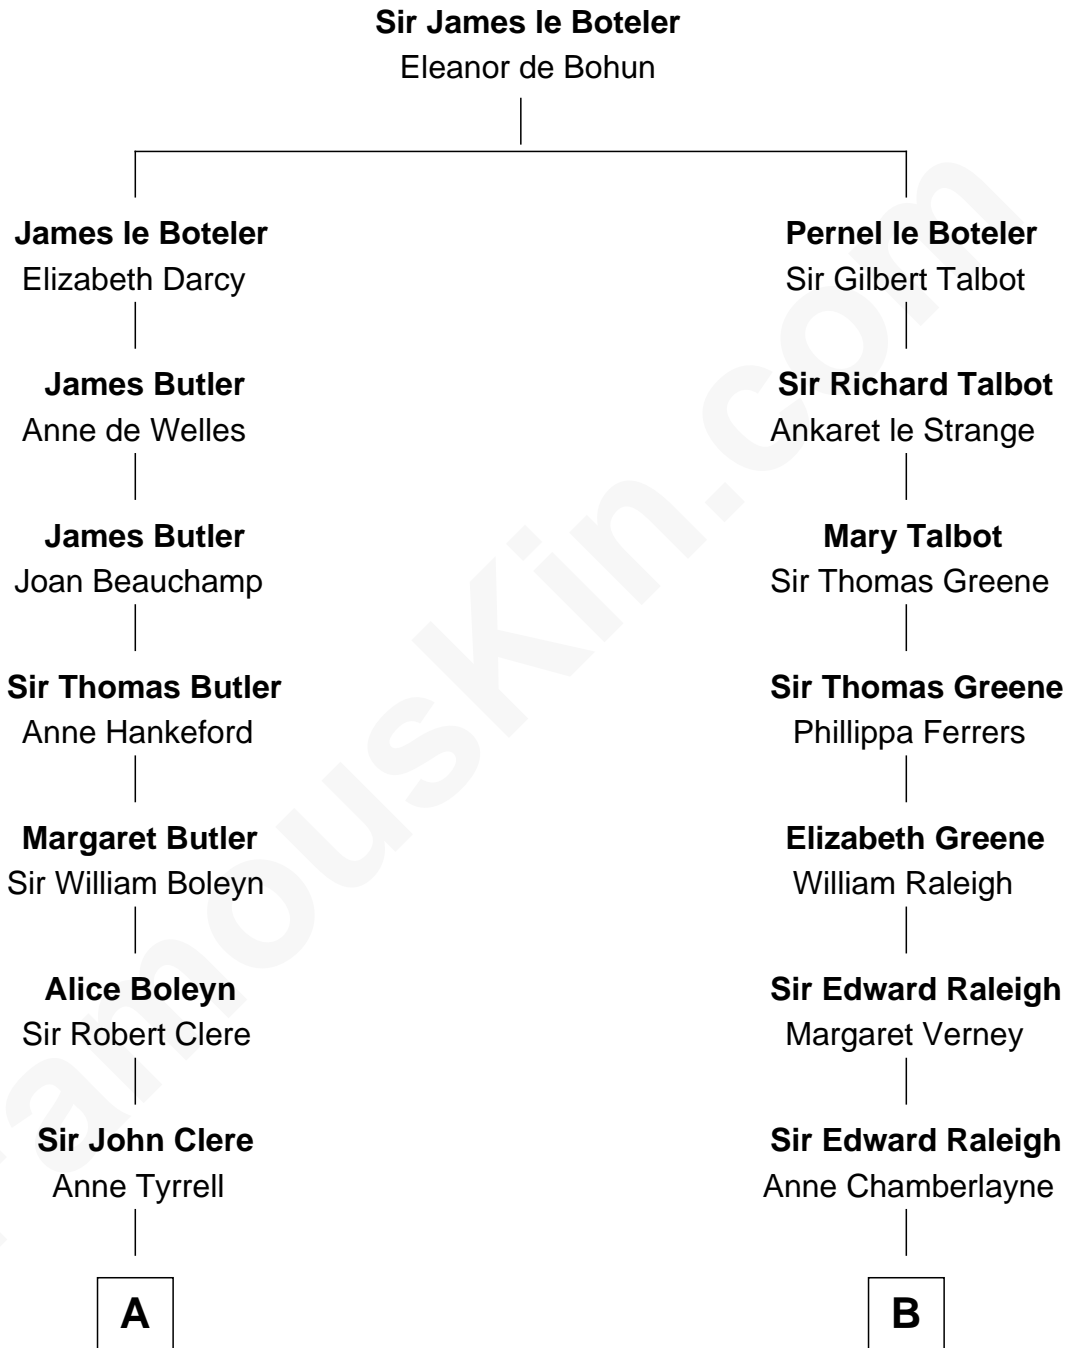

FamousKin.com Relationship Chart of

Treat Williams

TV & Movie Actor

17th cousin 4 times removed of

Joseph Wharton

Founder of the Wharton School of Business

C

—
Rufus M. Gillette

Abigail Payne

—
Mary Abigail Gillette

George Willey Andrew

—
Treat Payne Andrew

Eleanor Barnum

—
Marian Andrew

Richard Norman Williams

—
Treat Williams