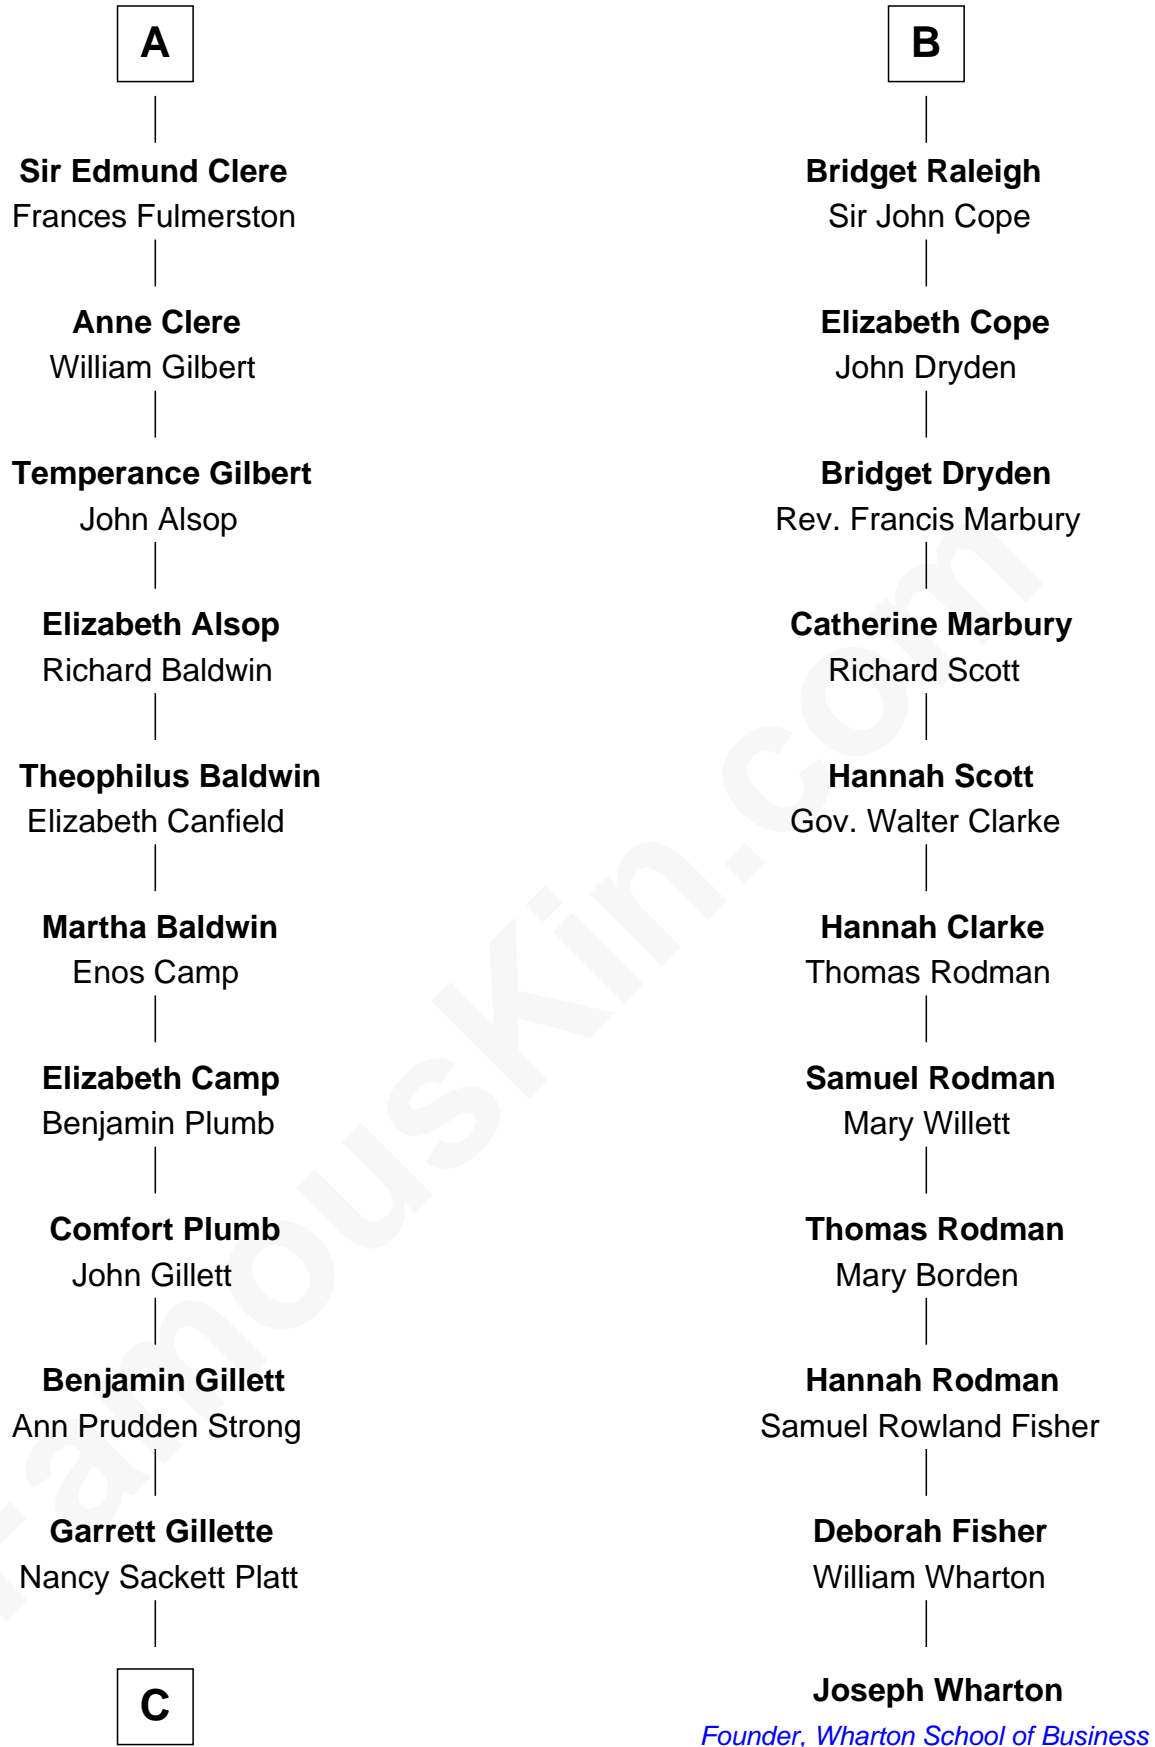

FamousKin.com Relationship Chart of

Treat Williams

TV & Movie Actor

17th cousin 4 times removed of

Joseph Wharton

Founder of the Wharton School of Business

C

—
Rufus M. Gillette

Abigail Payne

—
Mary Abigail Gillette

George Willey Andrew

—
Treat Payne Andrew

Eleanor Barnum

—
Marian Andrew

Richard Norman Williams

—
Treat Williams