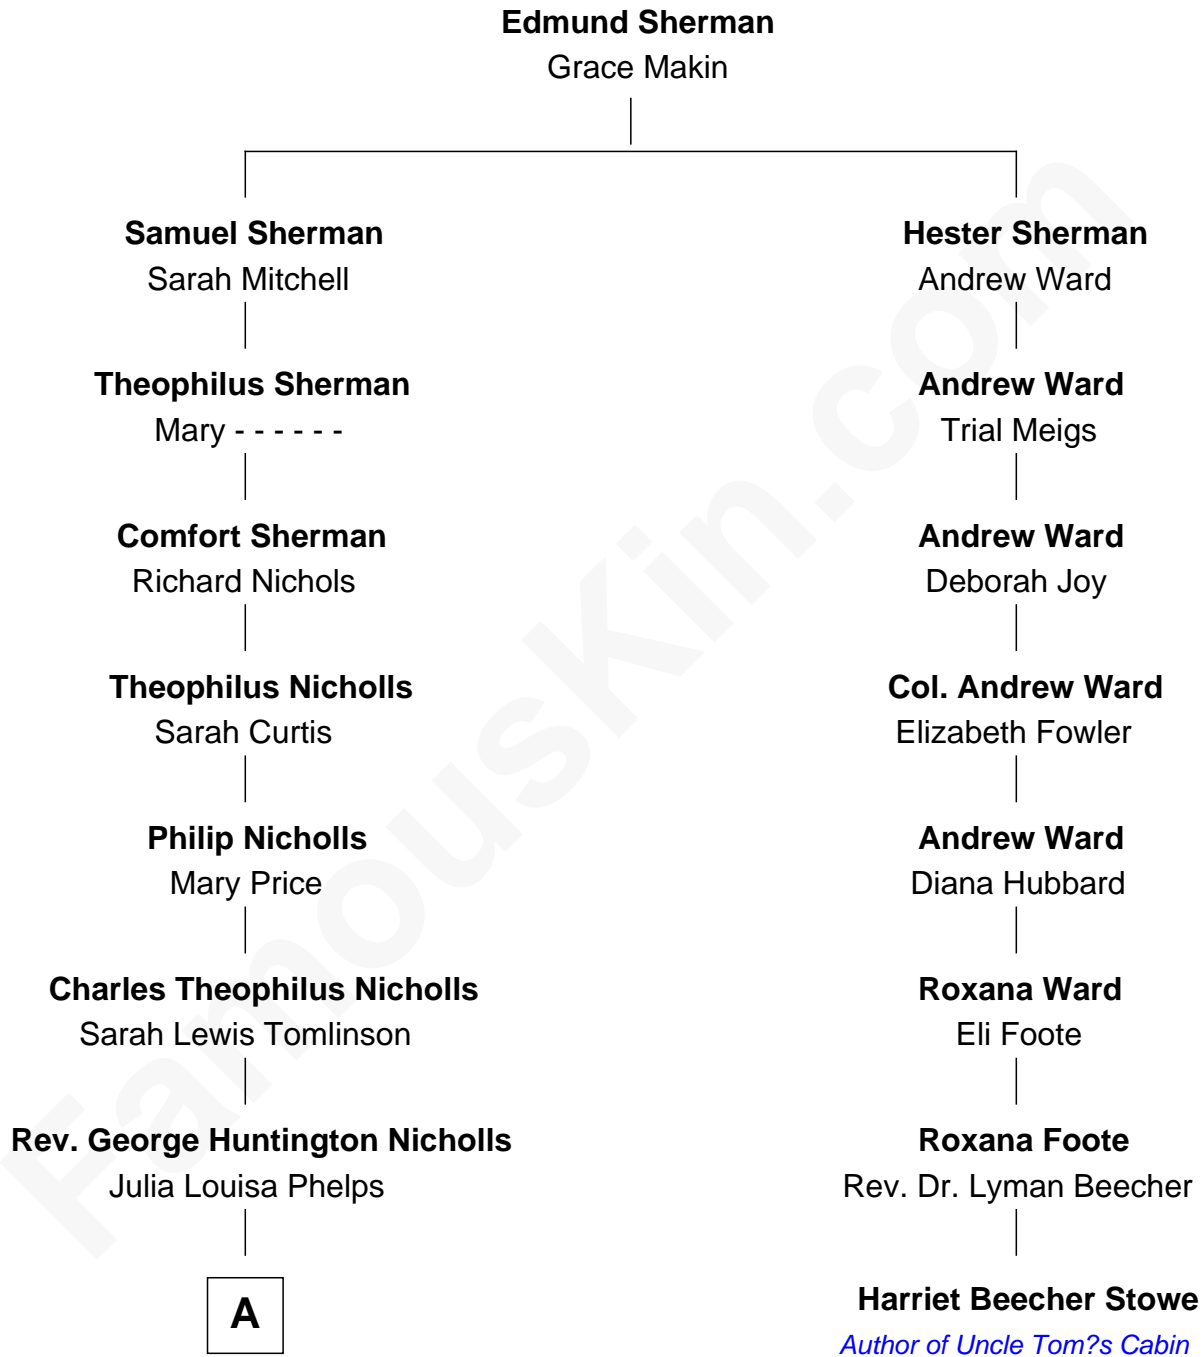

FamousKin.com Relationship Chart of

Treat Williams

TV & Movie Actor

7th cousin 4 times removed of

Harriet Beecher Stowe

Author of Uncle Tom's Cabin

A

—
Mary Nicholls

Charles W. Barnum

—
Richard Nicholls Barnum

Marian Hutchison Cocks

—
Eleanor Barnum

Treat Payne Andrew

—
Marian Andrew

Richard Norman Williams

—
Treat Williams