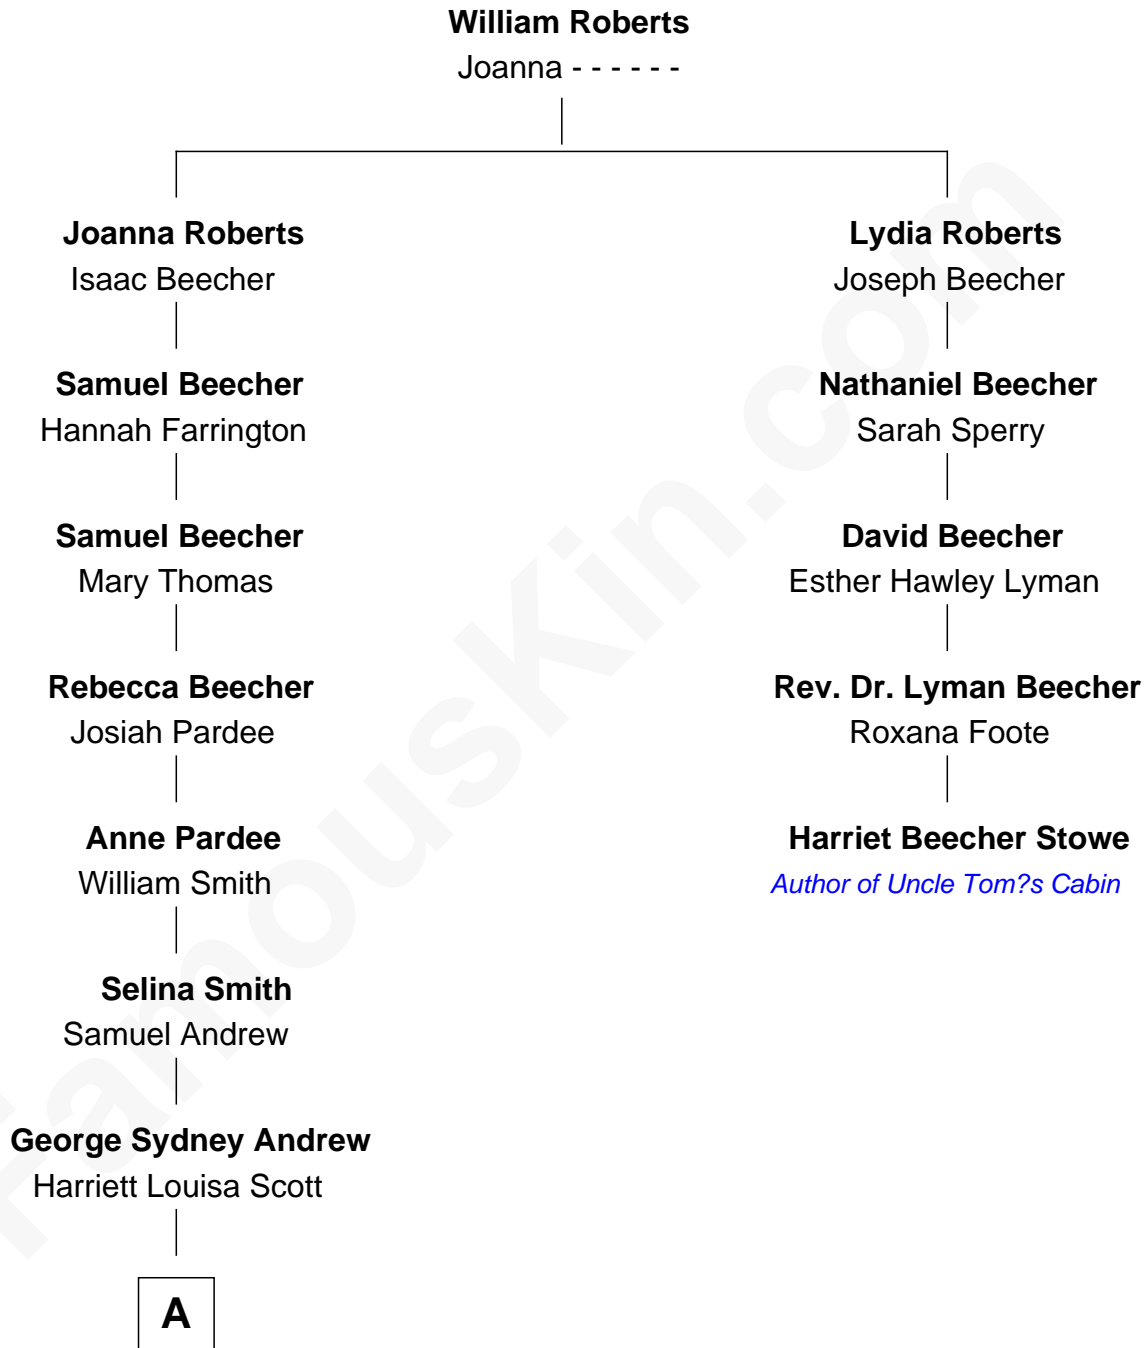

# FamousKin.com Relationship Chart of

**Treat Williams**

*TV & Movie Actor*

4th cousin 6 times removed of

**Harriet Beecher Stowe**

*Author of Uncle Tom's Cabin*

**A**

George Willey Andrew

Mary Abigail Gillette

Treat Payne Andrew

Eleanor Barnum

Marian Andrew

Richard Norman Williams

Treat Williams

*TV & Movie Actor*

FamousKin.com