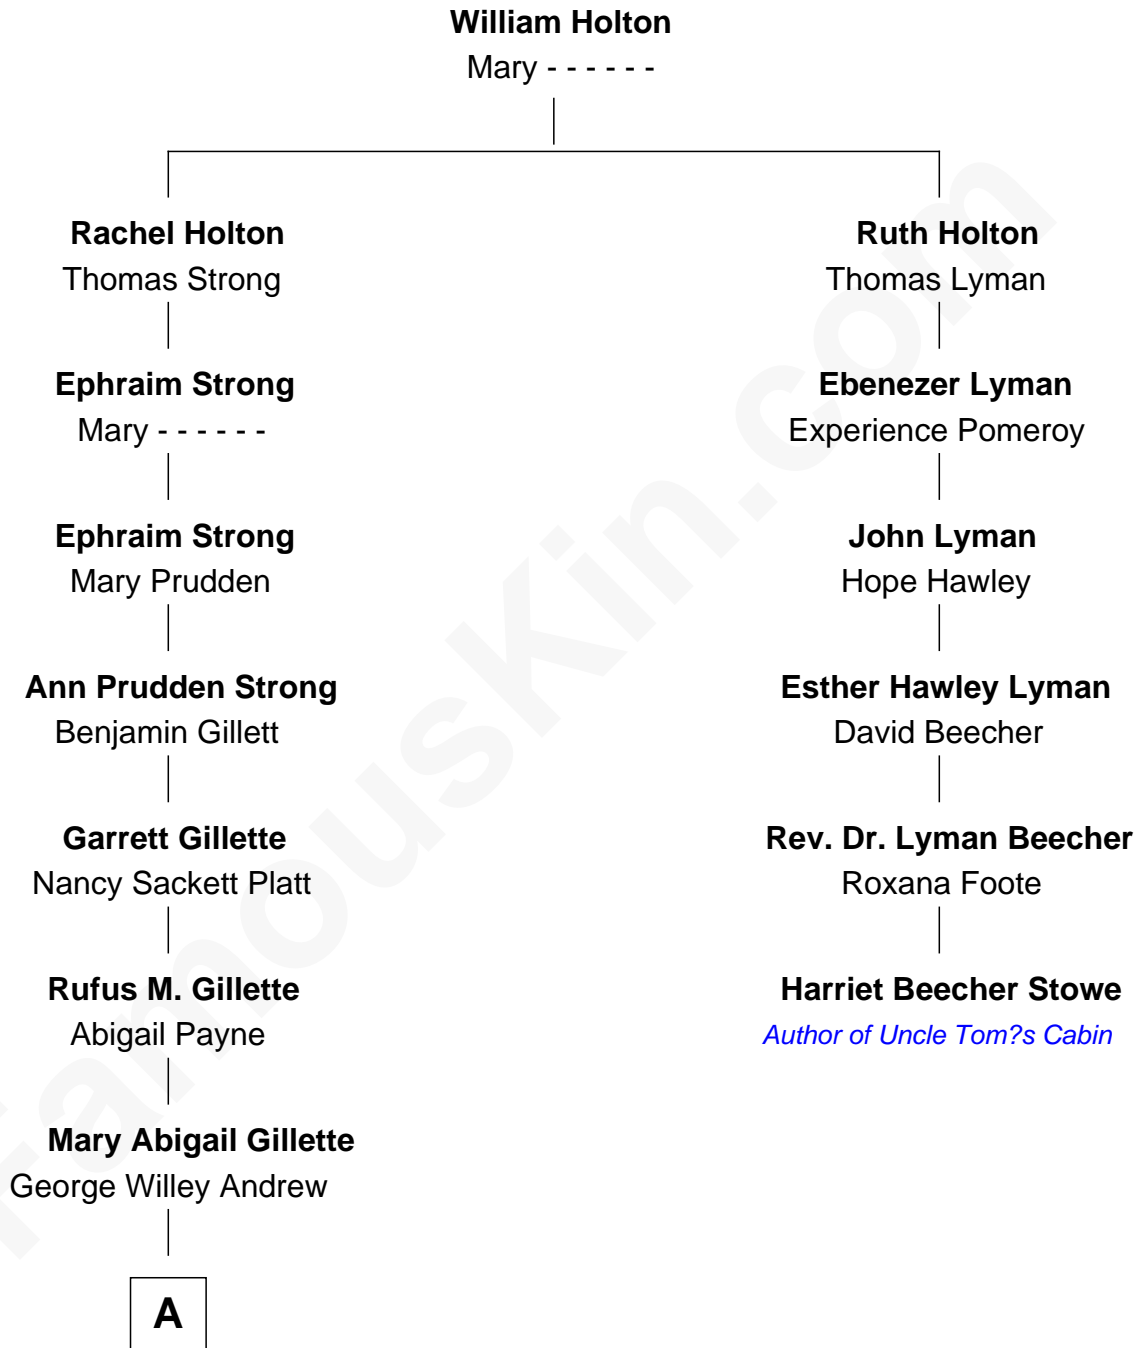

FamousKin.com Relationship Chart of

Treat Williams

TV & Movie Actor

5th cousin 4 times removed of

Harriet Beecher Stowe

Author of Uncle Tom's Cabin

A

—
Treat Payne Andrew

Eleanor Barnum

—
Marian Andrew

Richard Norman Williams

—
Treat Williams

TV & Movie Actor

FamousKin.com