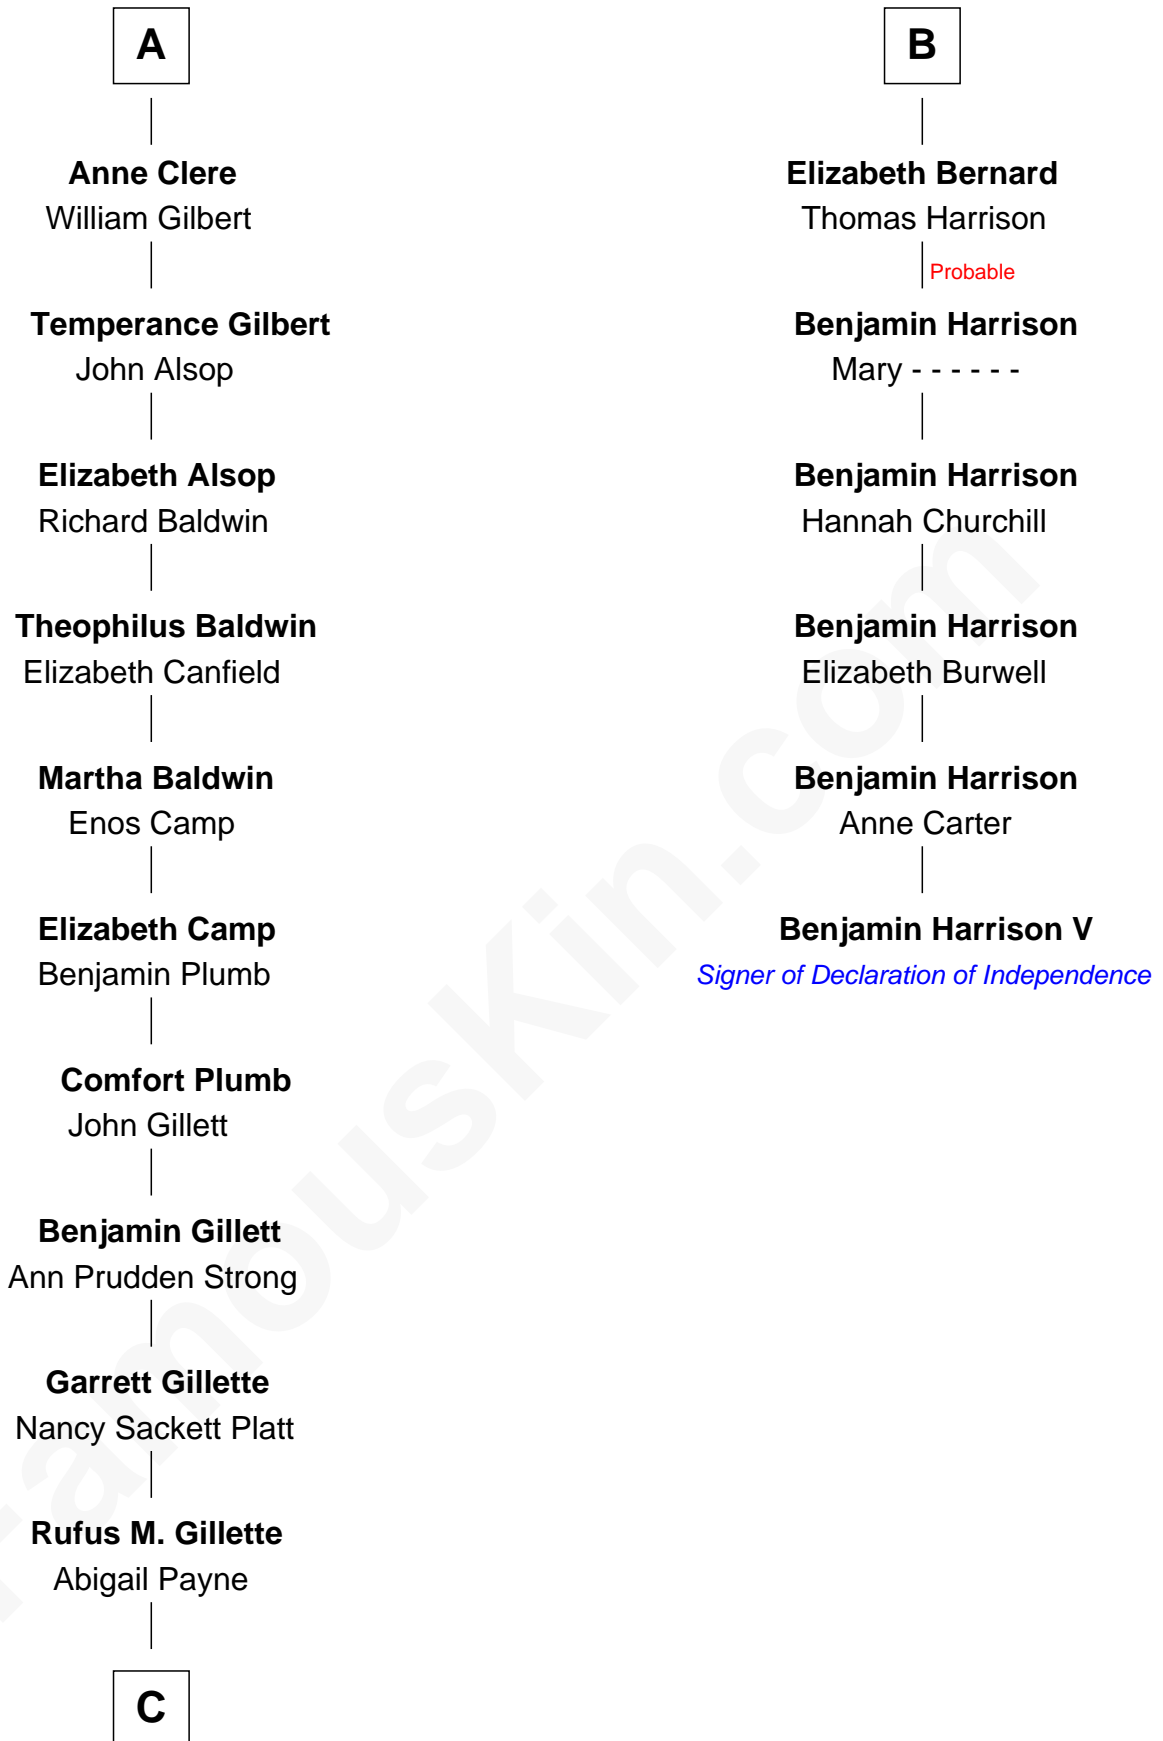

# FamousKin.com Relationship Chart of

**Treat Williams**

*TV & Movie Actor*

12th cousin 8 times removed of

**Benjamin Harrison V**

*Signer of the Declaration of Independence*

**C**

—  
**Mary Abigail Gillette**  
George Willey Andrew

—  
**Treat Payne Andrew**  
Eleanor Barnum

—  
**Marian Andrew**  
Richard Norman Williams

—  
**Treat Williams**  
*TV & Movie Actor*

FamousKin.com