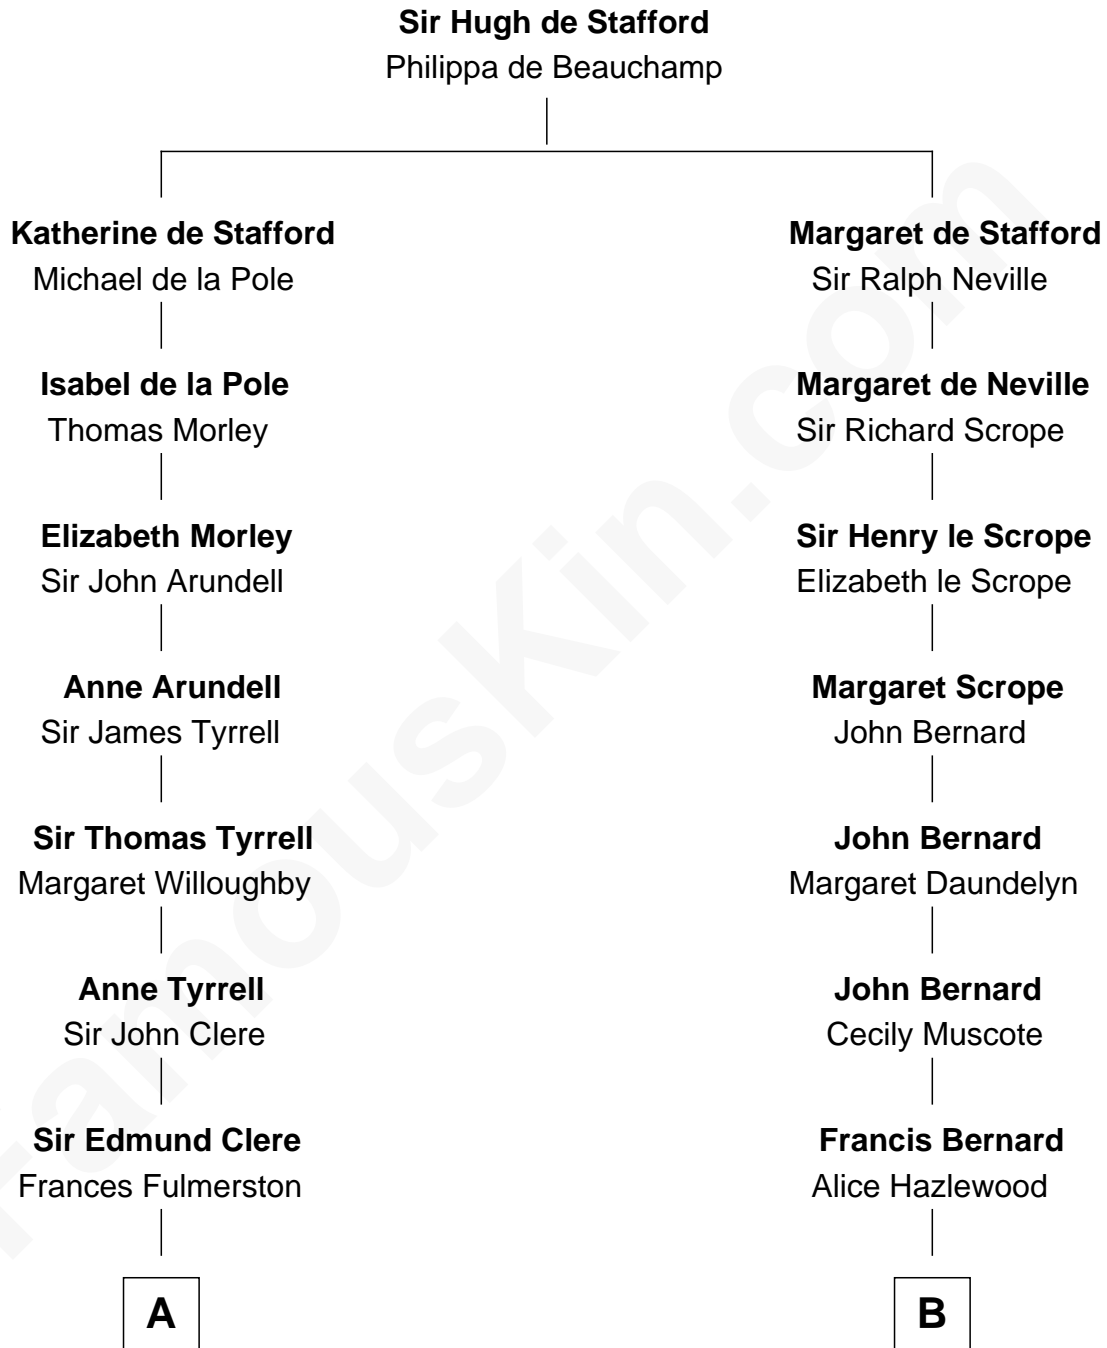

# FamousKin.com Relationship Chart of

**Treat Williams**

*TV & Movie Actor*

12th cousin 8 times removed of

**Benjamin Harrison V**

*Signer of the Declaration of Independence*

**C**

—  
**Mary Abigail Gillette**  
George Willey Andrew

—  
**Treat Payne Andrew**  
Eleanor Barnum

—  
**Marian Andrew**  
Richard Norman Williams

—  
**Treat Williams**  
*TV & Movie Actor*

FamousKin.com