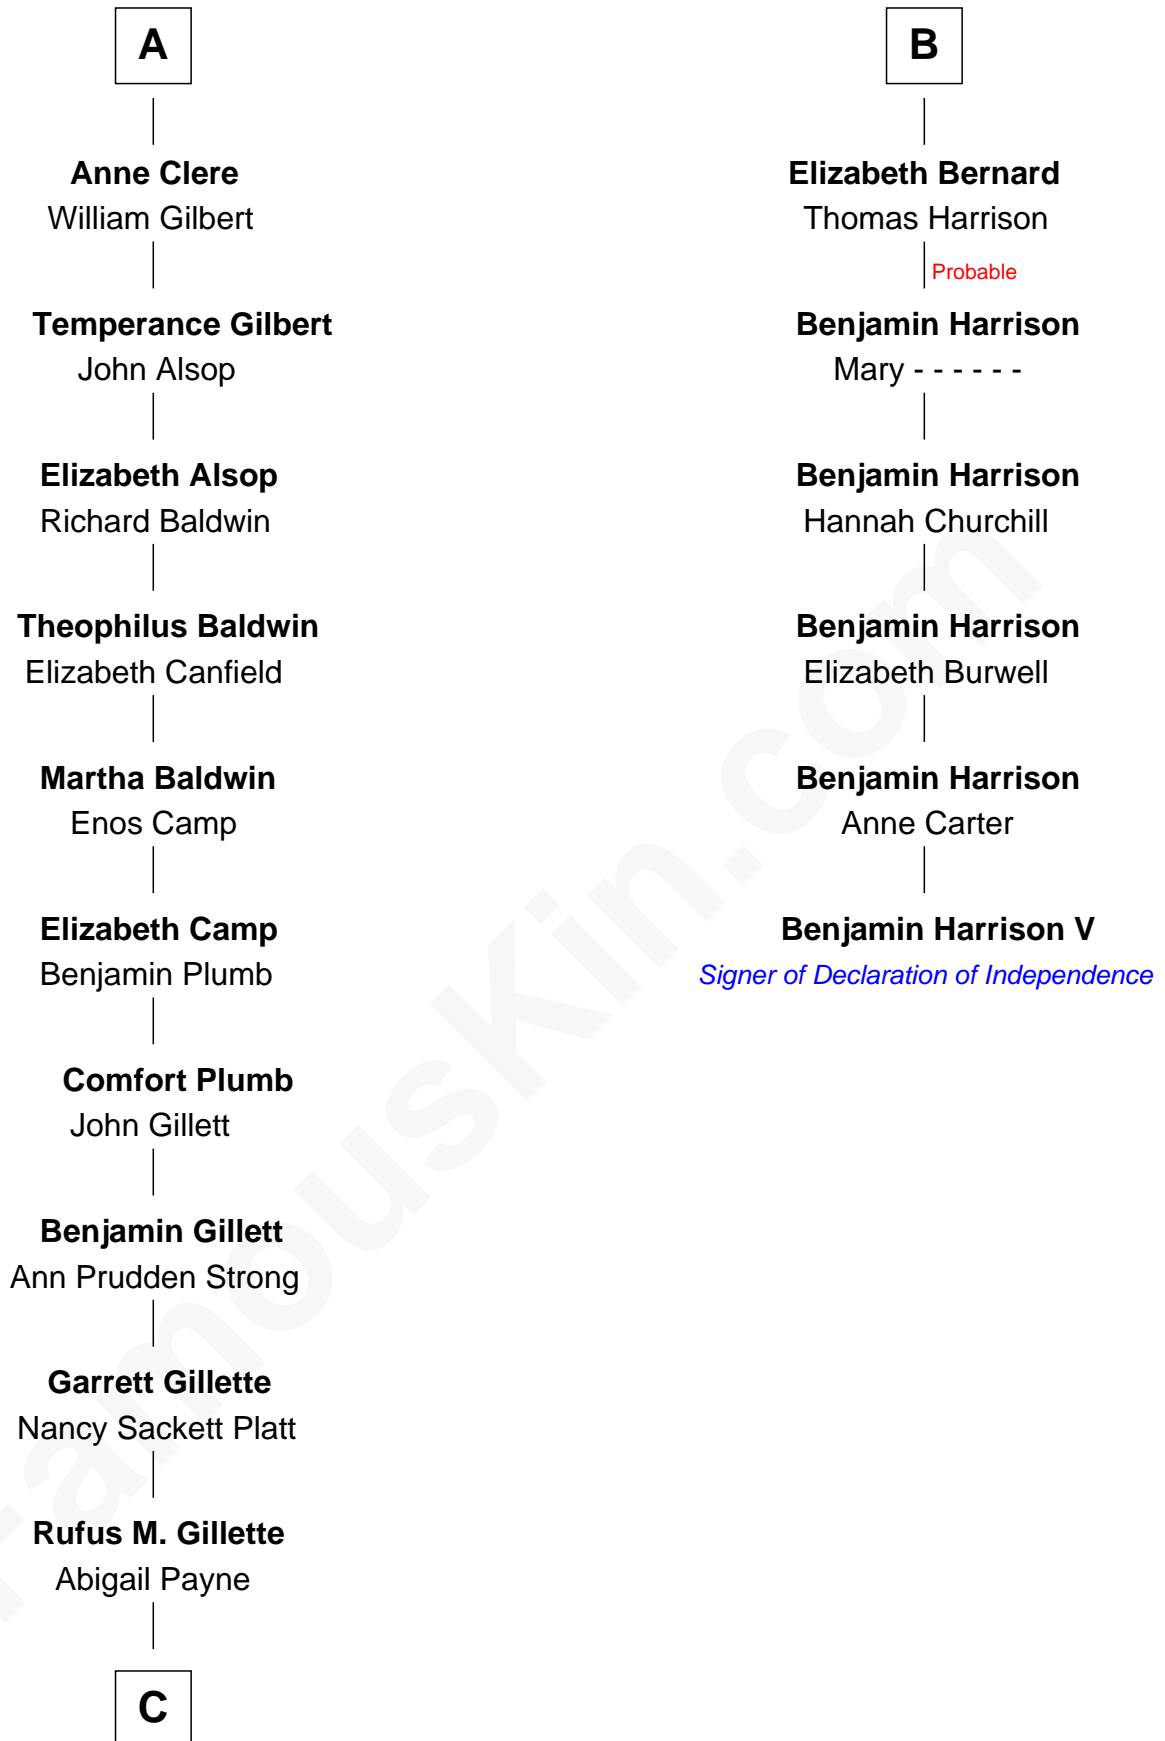

FamousKin.com Relationship Chart of

Treat Williams

TV & Movie Actor

12th cousin 8 times removed of

Benjamin Harrison V

Signer of the Declaration of Independence

C

—
Mary Abigail Gillette
George Willey Andrew

—
Treat Payne Andrew
Eleanor Barnum

—
Marian Andrew
Richard Norman Williams

—
Treat Williams
TV & Movie Actor

FamousKin.com