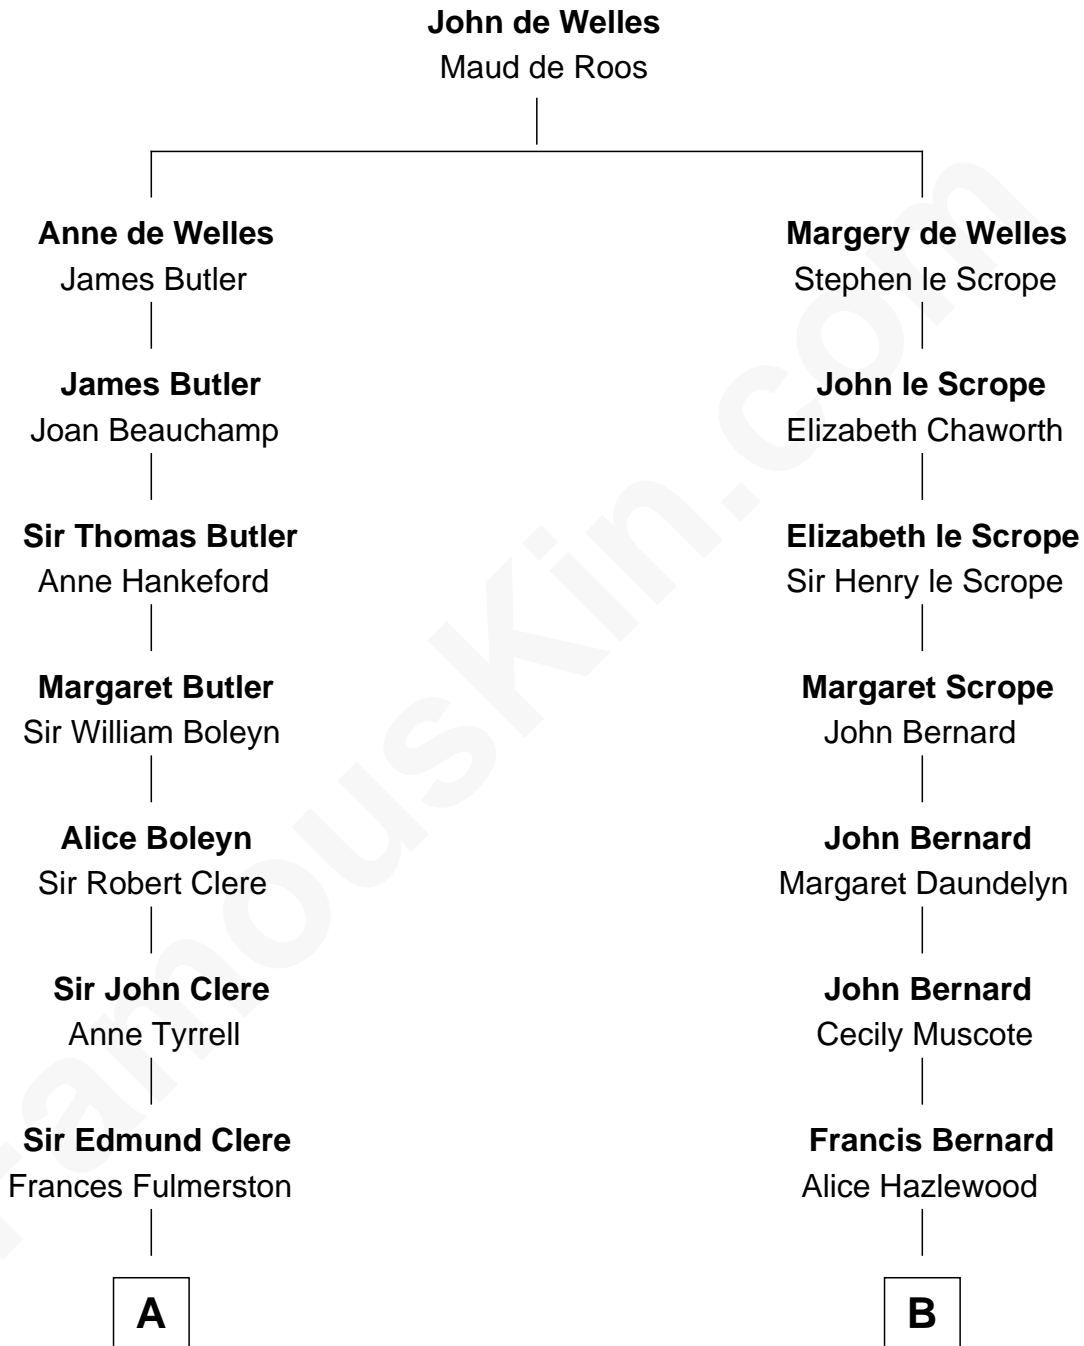

FamousKin.com Relationship Chart of

Treat Williams

TV & Movie Actor

12th cousin 8 times removed of

Benjamin Harrison V

Signer of the Declaration of Independence

C

—
Mary Abigail Gillette
George Willey Andrew

—
Treat Payne Andrew
Eleanor Barnum

—
Marian Andrew
Richard Norman Williams

—
Treat Williams
TV & Movie Actor

FamousKin.com