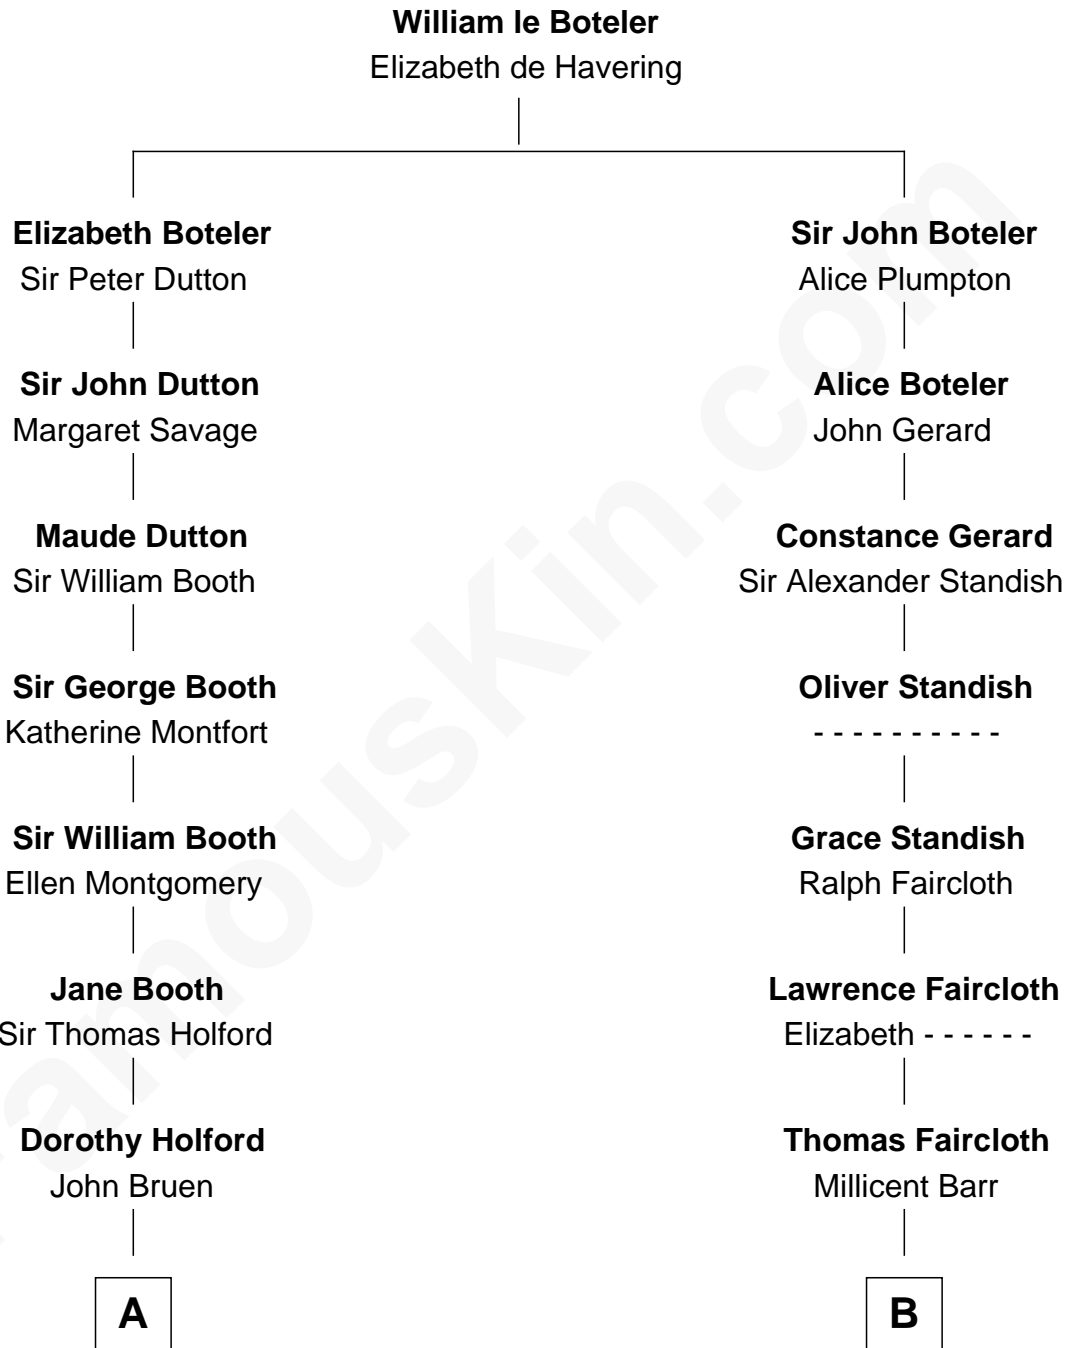

FamousKin.com Relationship Chart of

Treat Williams

TV & Movie Actor

16th cousin 4 times removed of

Jay Gould

American Railroad "Robber Baron"

C

Richard Nicholls Barnum

Marian Hutchison Cocks

Eleanor Barnum

Treat Payne Andrew

Marian Andrew

Richard Norman Williams

Treat Williams

TV & Movie Actor

FamousKin.com