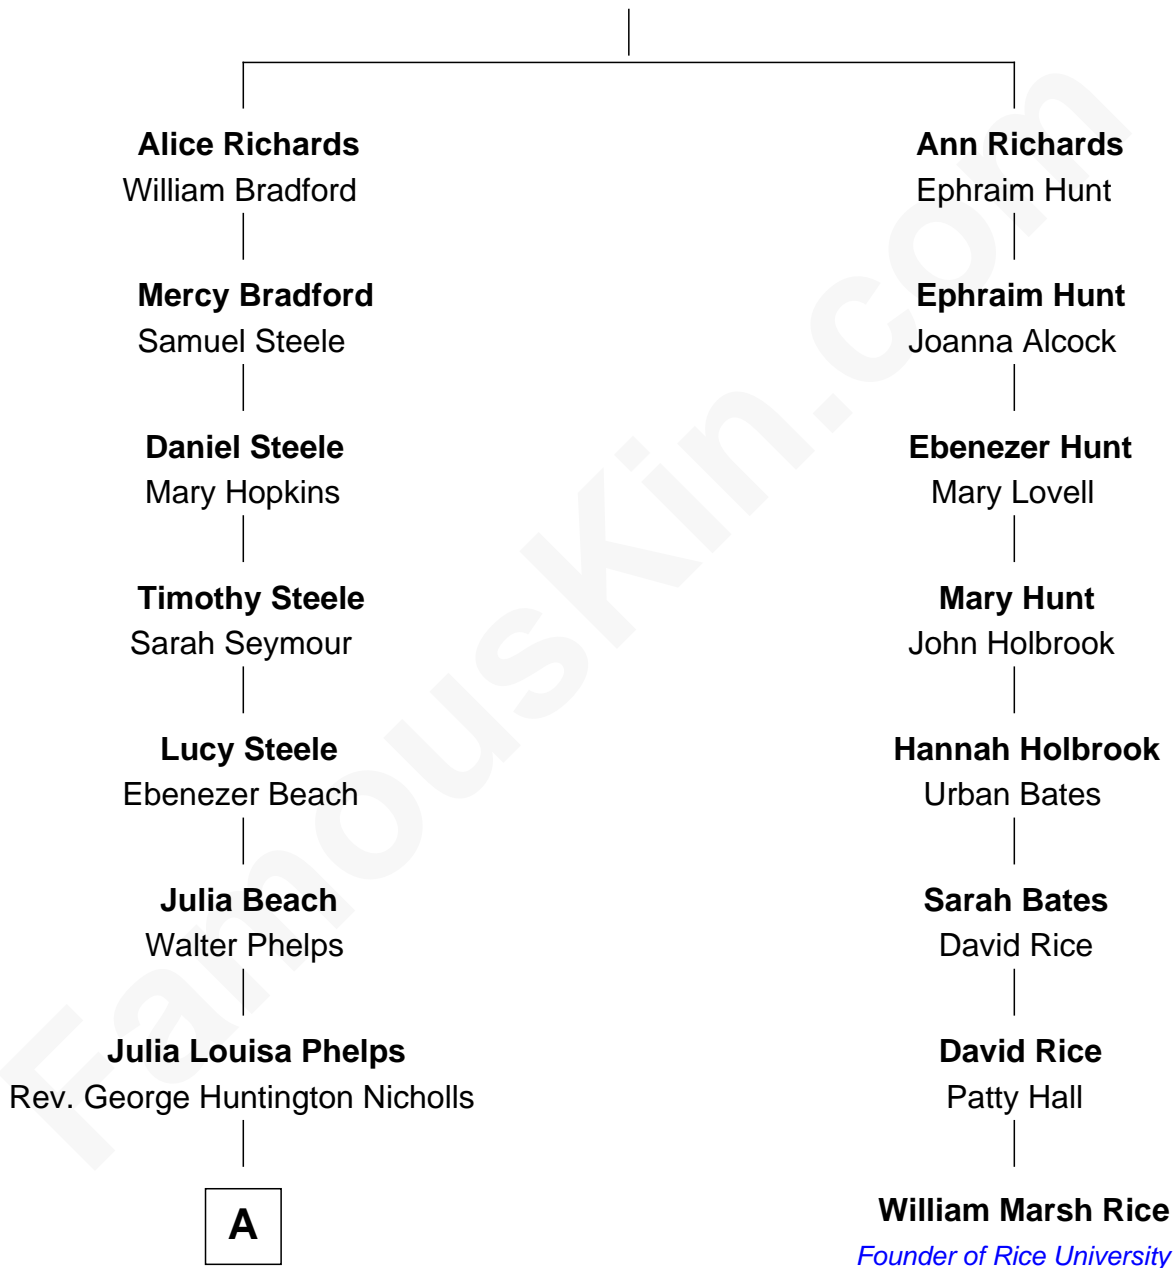

FamousKin.com Relationship Chart of

Treat Williams

TV & Movie Actor

7th cousin 4 times removed of

William Marsh Rice

Founder of Rice University

Thomas Richards

Welthian - - - - -

A

—
Mary Nicholls

Charles W. Barnum

—
Richard Nicholls Barnum

Marian Hutchison Cocks

—
Eleanor Barnum

Treat Payne Andrew

—
Marian Andrew