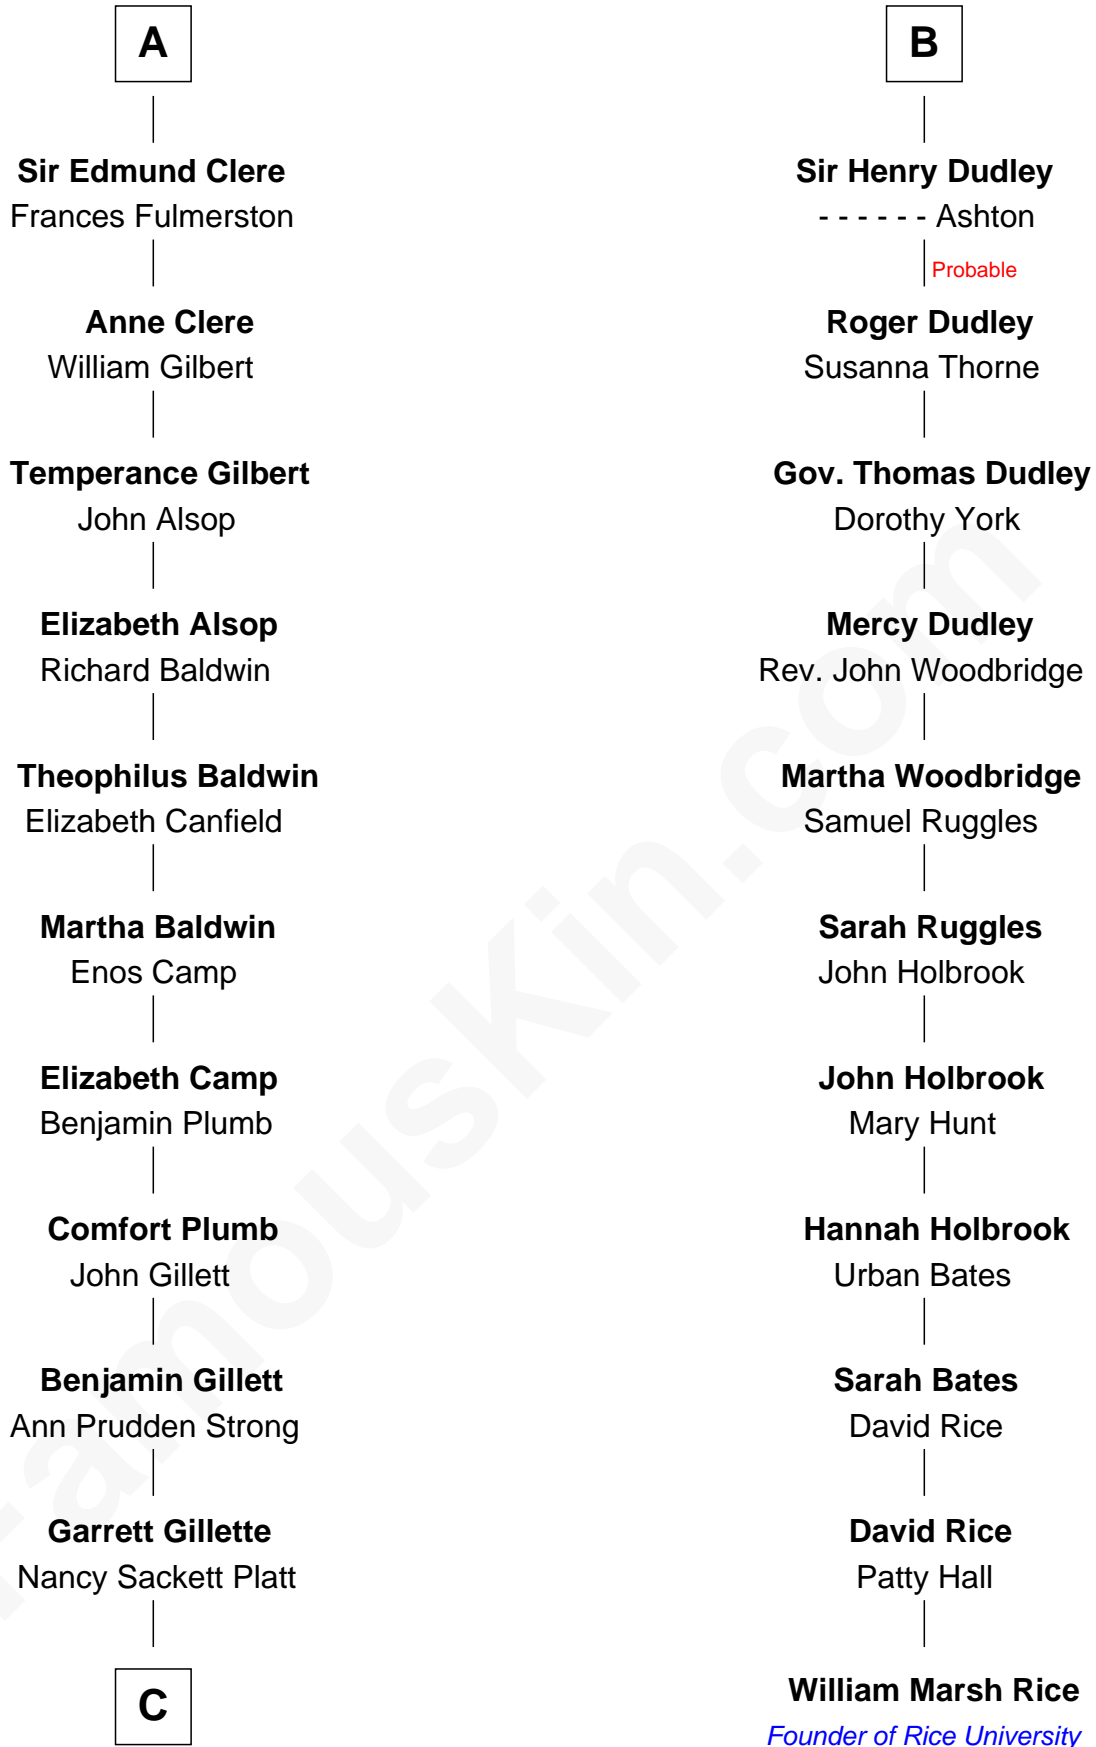

FamousKin.com Relationship Chart of

Treat Williams

TV & Movie Actor

17th cousin 4 times removed of

William Marsh Rice

Founder of Rice University

Sir William de Ros
Margery de Badlesmere

C

—
Rufus M. Gillette

Abigail Payne

—
Mary Abigail Gillette

George Willey Andrew

—
Treat Payne Andrew

Eleanor Barnum

—
Marian Andrew

Richard Norman Williams