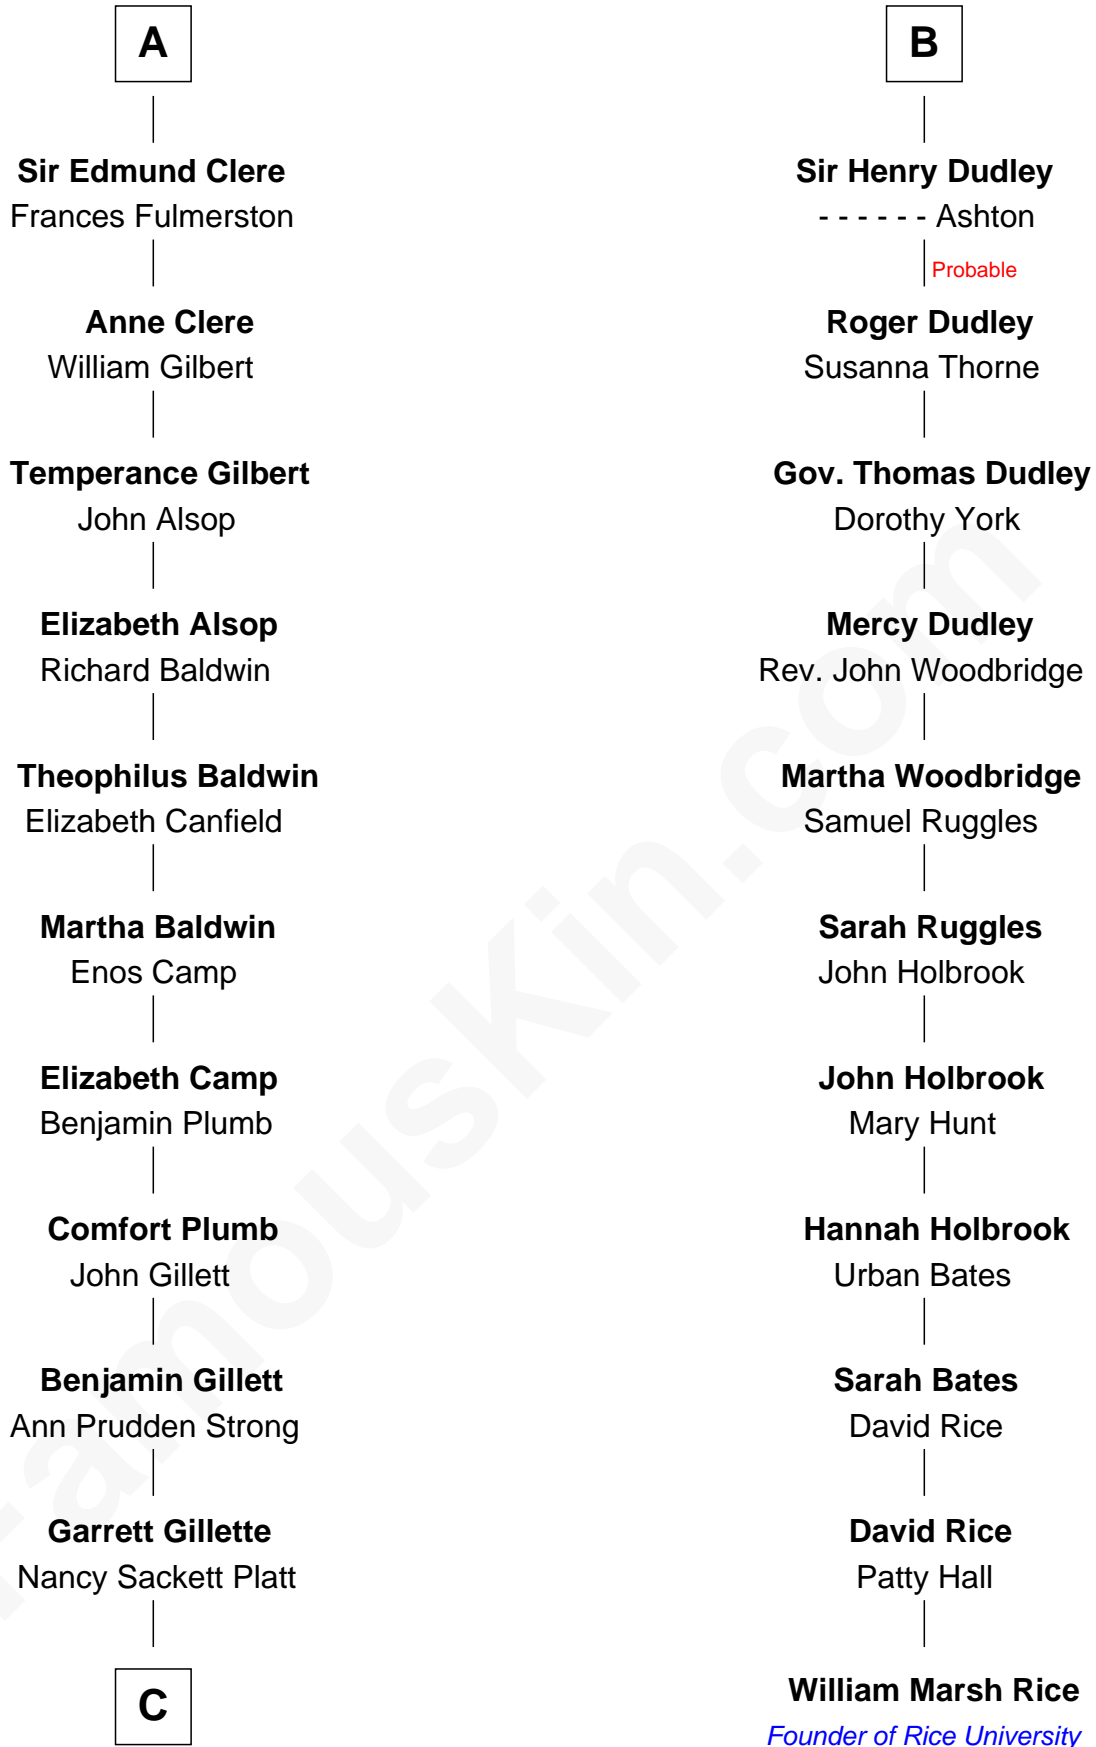

FamousKin.com Relationship Chart of

Treat Williams

TV & Movie Actor

17th cousin 4 times removed of

William Marsh Rice

Founder of Rice University

Ralph de Stafford

Margaret de Audley

Sir Hugh de Stafford
Philippa de Beauchamp

Katherine de Stafford
Michael de la Pole

Isabel de la Pole
Thomas Morley

Elizabeth Morley
Sir John Arundell

Anne Arundell
Sir James Tyrrell

Sir Thomas Tyrrell
Margaret Willoughby

Anne Tyrrell
Sir John Clere

A

Beatrice de Stafford
Thomas de Ros

Margaret de Ros
Sir Reynold Grey

Margaret Grey
Sir William Bonville

William Bonville
Elizabeth Harington

William Bonville
Katherine Neville

Cecily Bonville
Thomas Grey

Cecily Grey
Sir John Sutton

B

C

—
Rufus M. Gillette

Abigail Payne

—
Mary Abigail Gillette

George Willey Andrew

—
Treat Payne Andrew