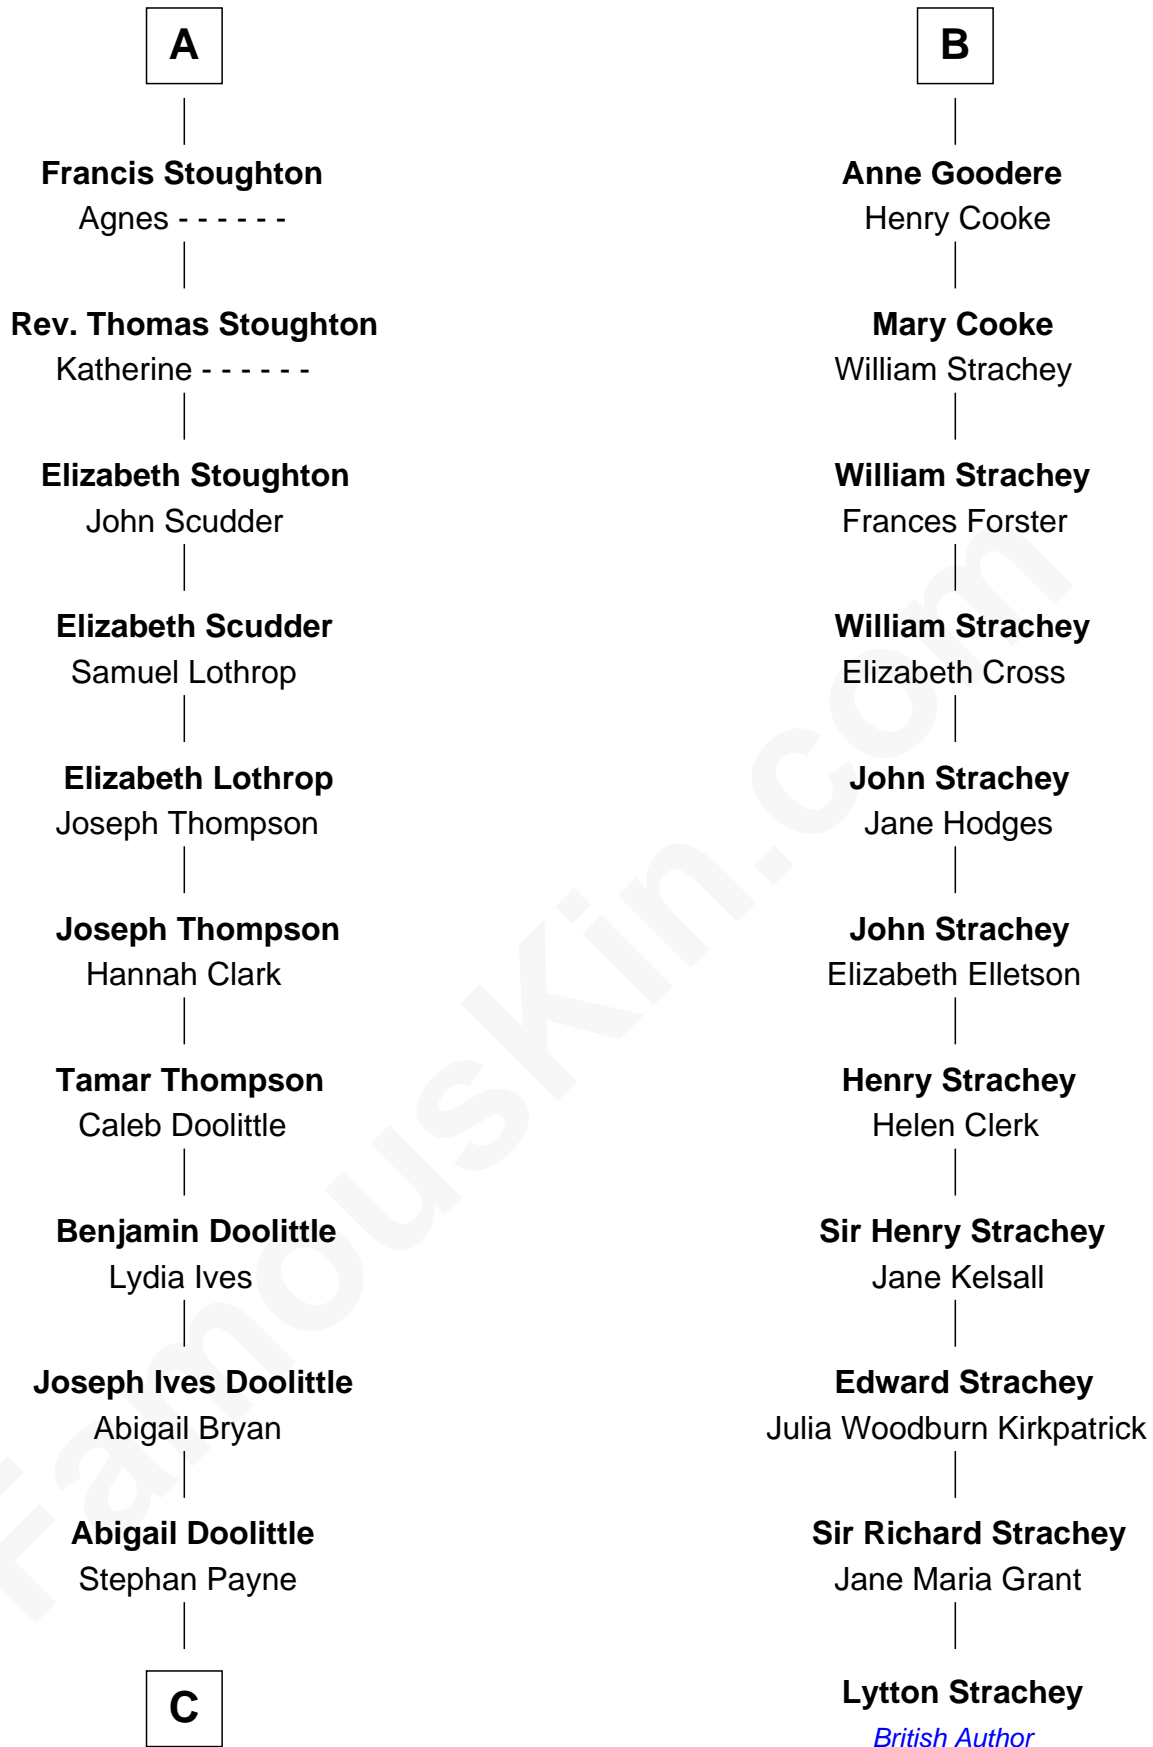

# FamousKin.com Relationship Chart of

**Treat Williams**

*TV & Movie Actor*

17th cousin 4 times removed of

**Lytton Strachey**

*Author and Co-Founder of Bloomsbury Group*

**Sir Roger Lewknor**

Katherine Bardolf

**C**

**Abigail Payne**  
Rufus M. Gillette

**Mary Abigail Gillette**  
George Willey Andrew

**Treat Payne Andrew**  
Eleanor Barnum

**Marian Andrew**  
Richard Norman Williams

**Treat Williams**  
*TV & Movie Actor*