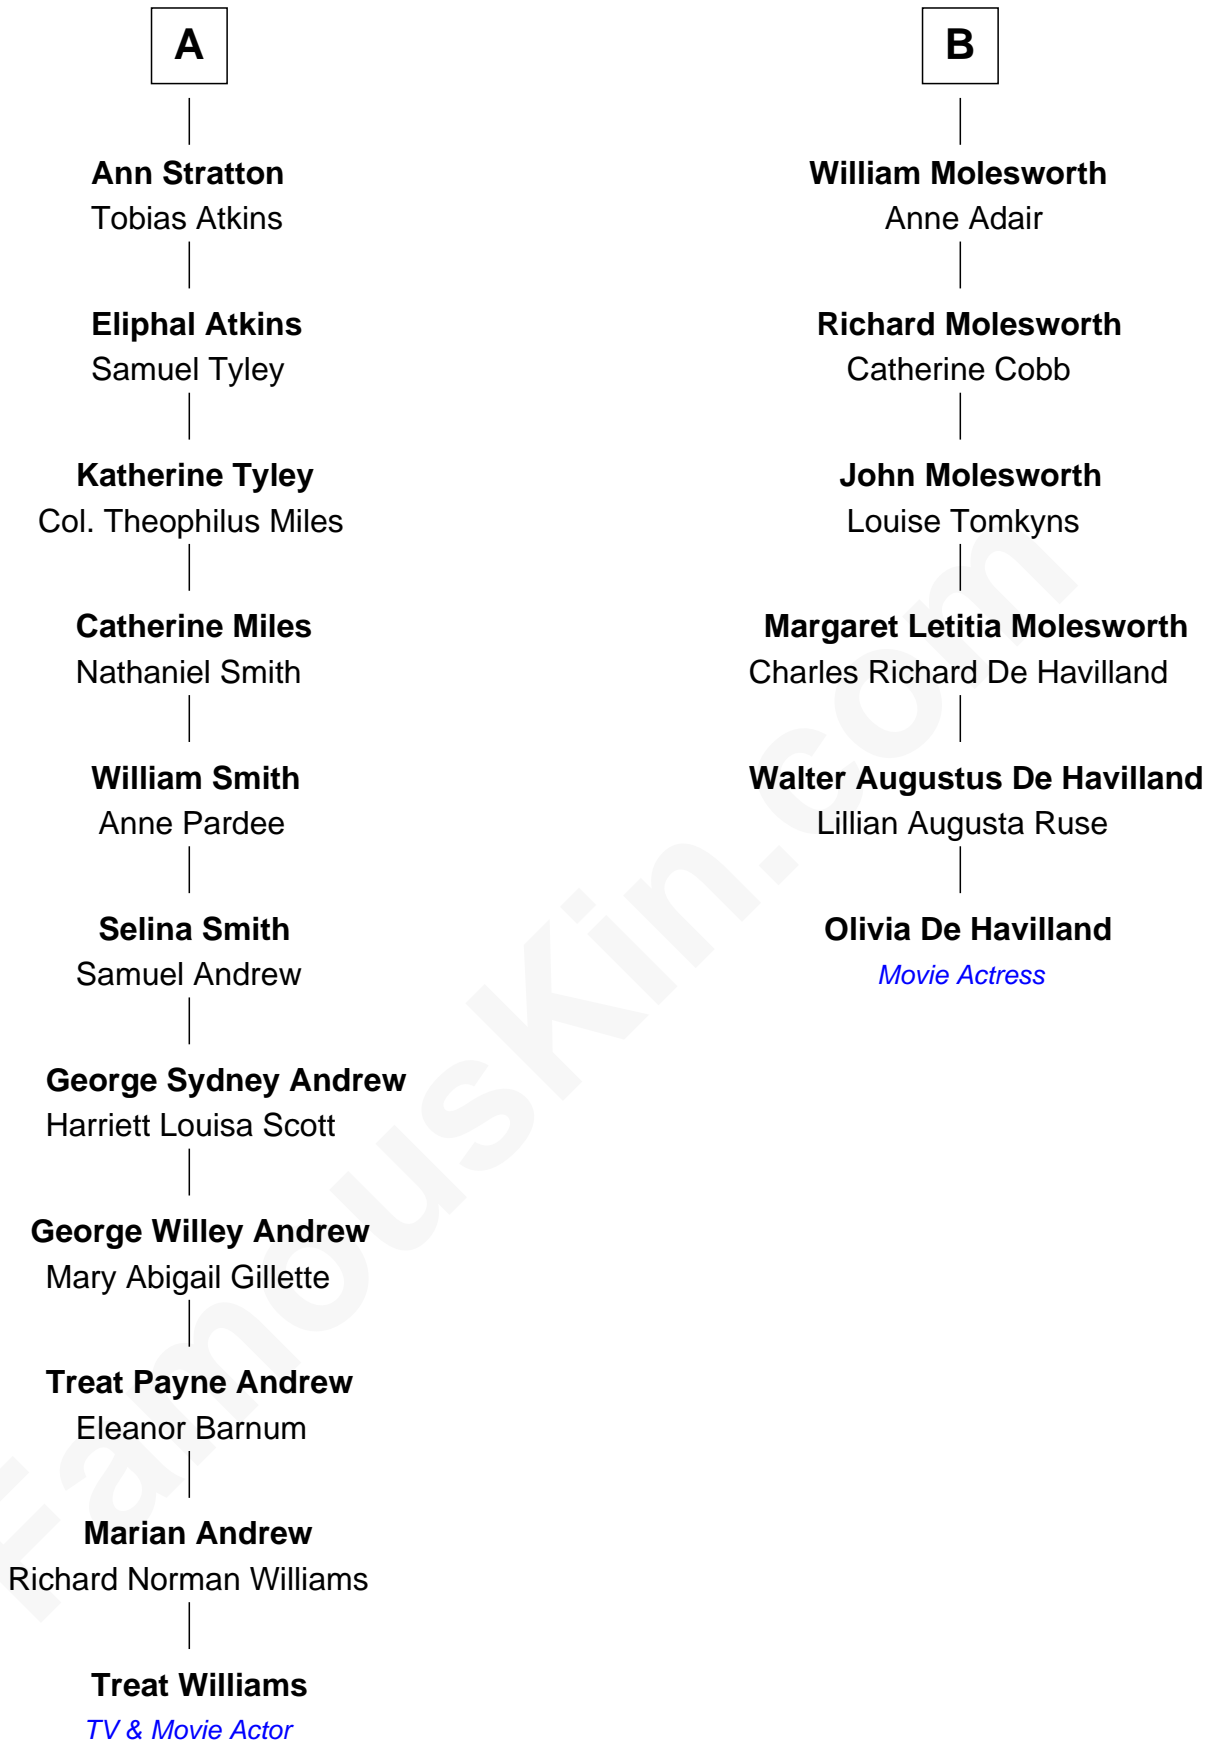

Treat Williams photo by [Philipp Wüst](#) (CC BY SA 3.0 DE)