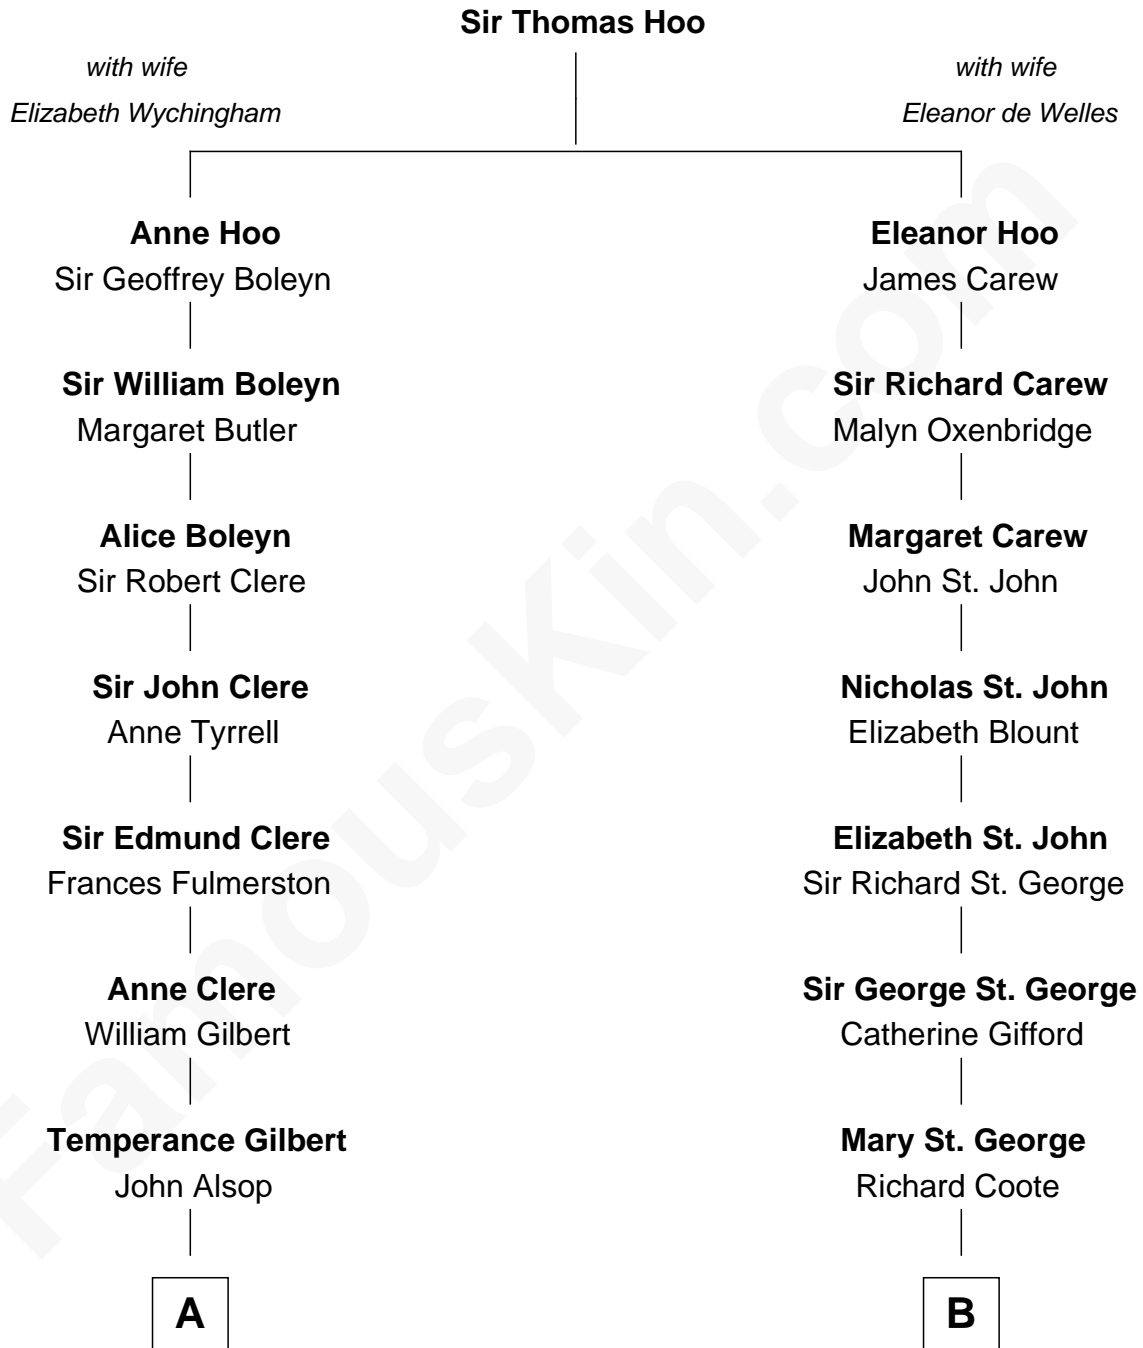

# FamousKin.com Relationship Chart of

**Treat Williams**

*TV & Movie Actor*

13th cousin 5 times removed of

**Joan Fontaine**

*Movie Actress*

**C**

—  
**Marian Andrew**  
Richard Norman Williams