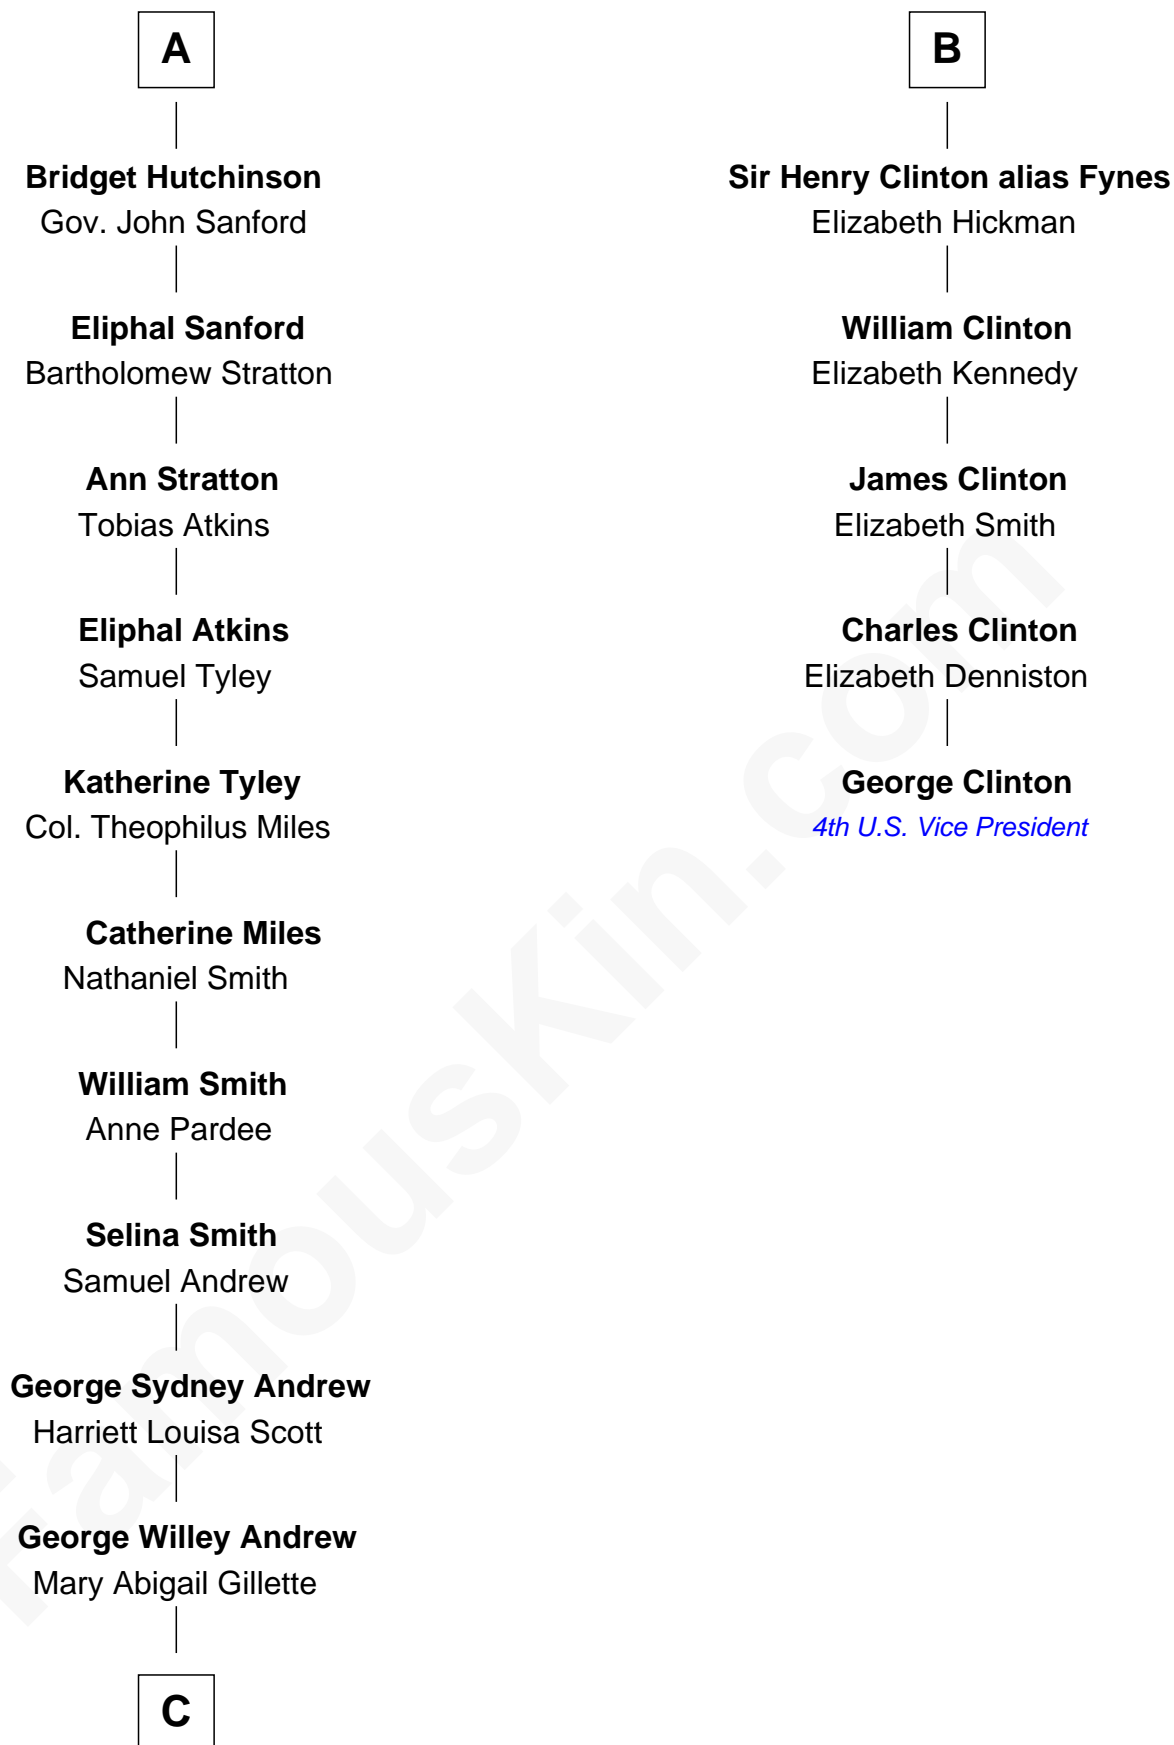

FamousKin.com Relationship Chart of

Treat Williams

TV & Movie Actor

11th cousin 8 times removed of

George Clinton

4th U.S. Vice President

Sir Walter Blount

Sancha de Ayala

Sir Thomas Blount

Margaret de Gresley

Sir Thomas Blount

Agnes Hawley

Anne Blount

William Marbury

Robert Marbury

Katherine Williamson

Sir John Sutton

Sir John Sutton

Elizabeth Berkeley

Sir John Sutton Dudley

Elizabeth Bramshot

Edmund Dudley

Elizabeth Grey

Elizabeth Dudley

William Stourton

Ursula Stourton

Sir Edward Clinton

Sir Henry Clinton

Elizabeth Morrison

B

C

—
Treat Payne Andrew