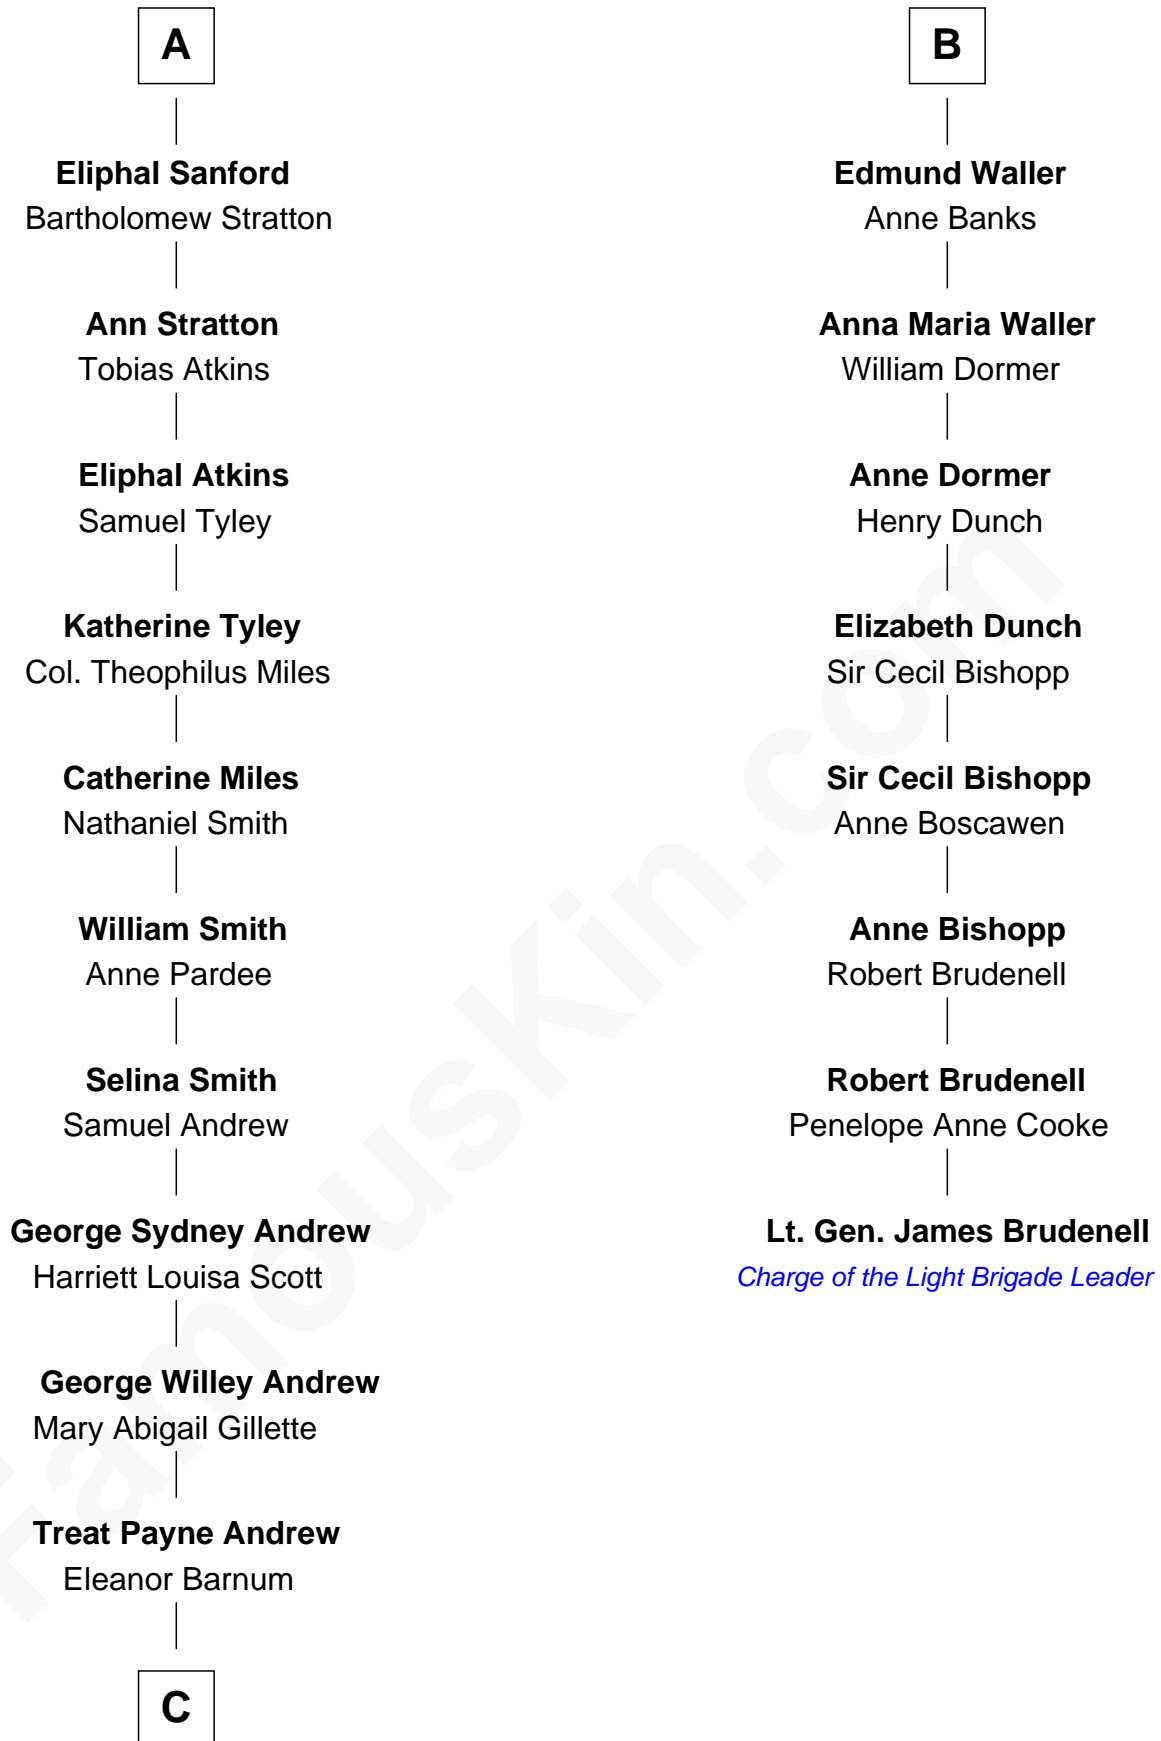

FamousKin.com Relationship Chart of

Treat Williams

TV & Movie Actor

14th cousin 4 times removed of

Lt. Gen. James Brudenell

Leader of the "Charge of the Light Brigade"

Sir Thomas Blount

Margaret de Gresley

Sir Thomas Blount

Agnes Hawley

Anne Blount

William Marbury

Robert Marbury

Katherine Williamson

William Marbury

Agnes Lenton

Edward Langford

Alice Langford

John Stradling

Anne Stradling

Sir John Danvers

Anne Danvers

Thomas Lovett

Elizabeth Lovett

Anthony Cave

Anne Cave

Griffith Hampden

Anne Hampden

Robert Waller

B

C

—
Marian Andrew
Richard Norman Williams