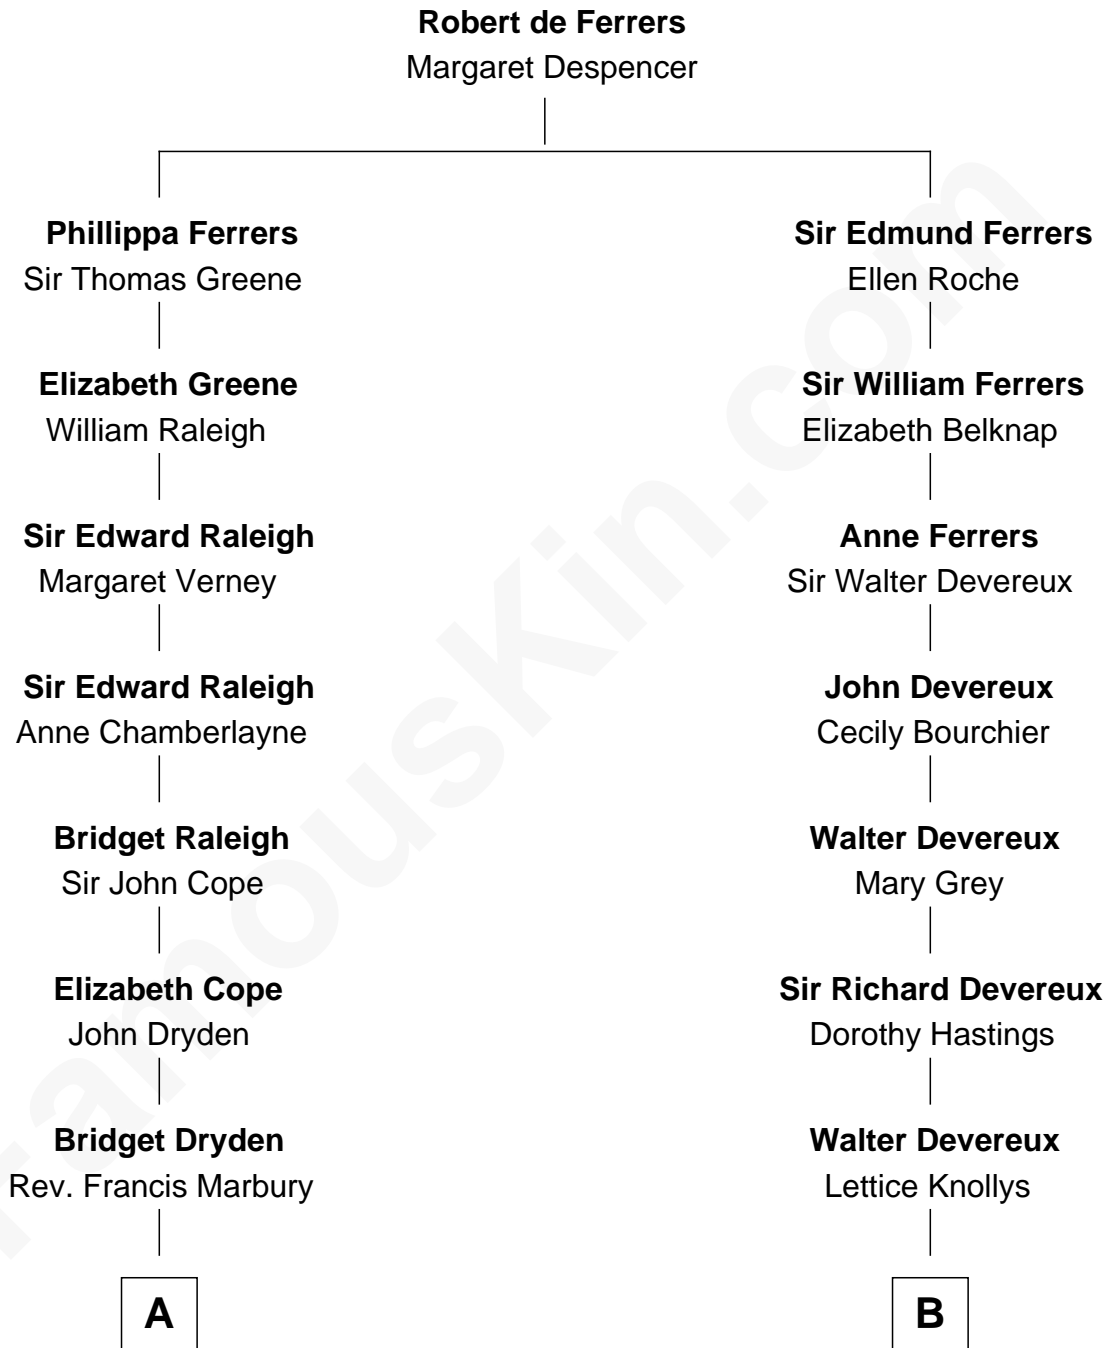

FamousKin.com Relationship Chart of

Treat Williams

TV & Movie Actor

14th cousin 6 times removed of

Lt. Gen. James Brudenell

Leader of the "Charge of the Light Brigade"

C

George Willey Andrew

Mary Abigail Gillette

Treat Payne Andrew

Eleanor Barnum

Marian Andrew

Richard Norman Williams

Treat Williams

TV & Movie Actor

FamousKin.com