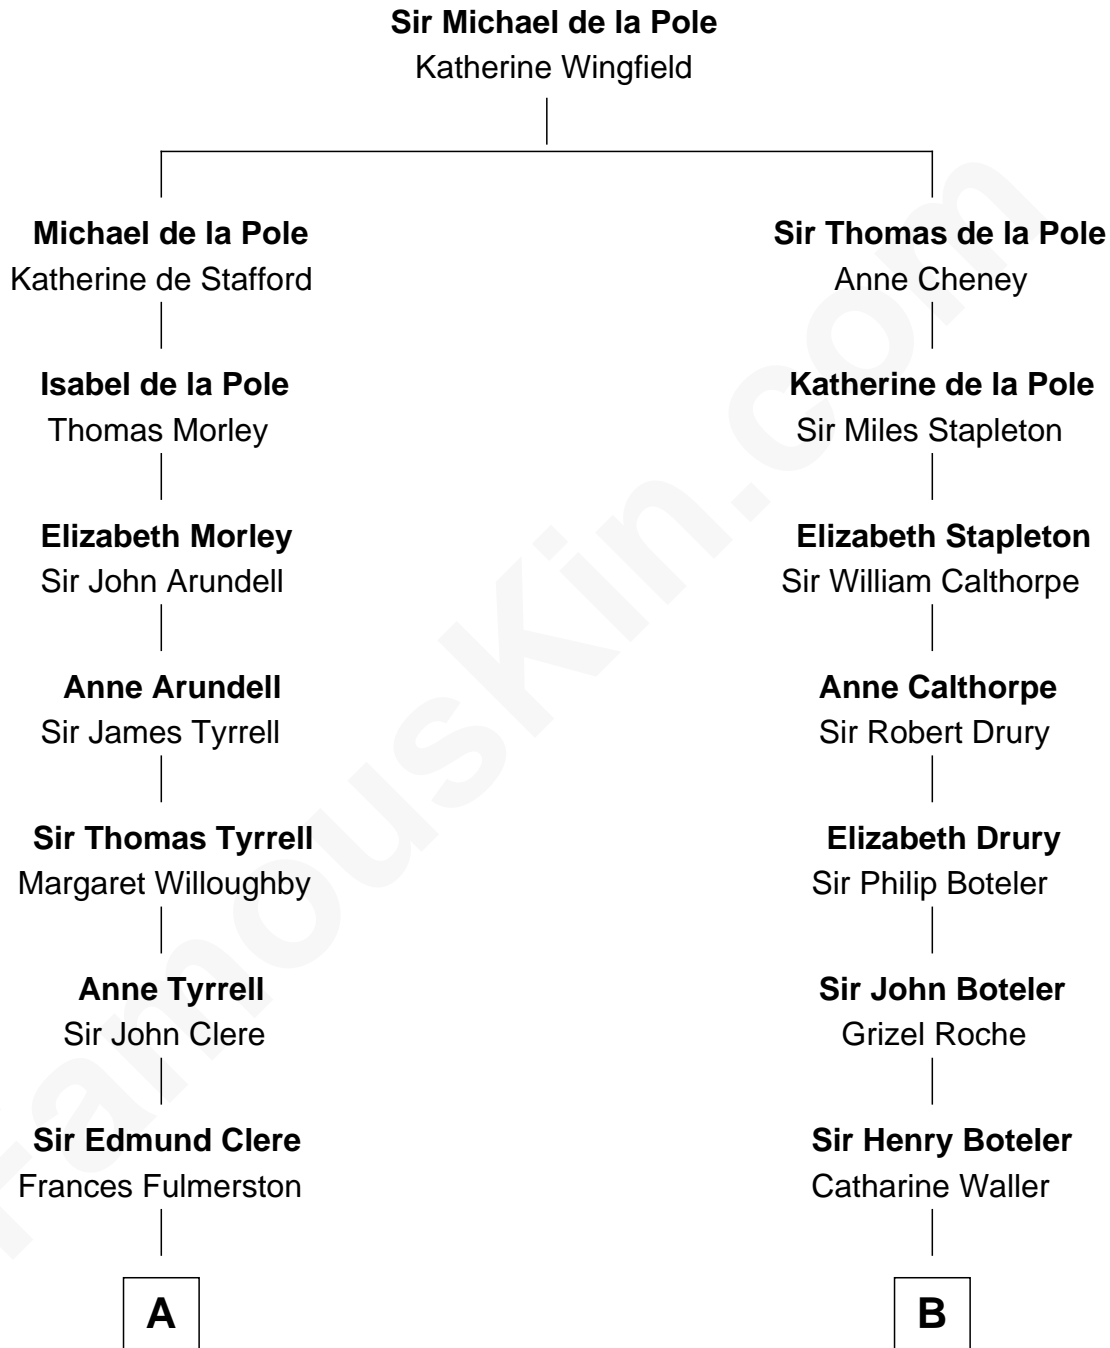

FamousKin.com Relationship Chart of

Treat Williams

TV & Movie Actor

15th cousin 5 times removed of

Lt. Gen. James Brudenell

Leader of the "Charge of the Light Brigade"

C

—
Mary Abigail Gillette
George Willey Andrew

—
Treat Payne Andrew
Eleanor Barnum

—
Marian Andrew
Richard Norman Williams

—
Treat Williams
TV & Movie Actor

FamousKin.com