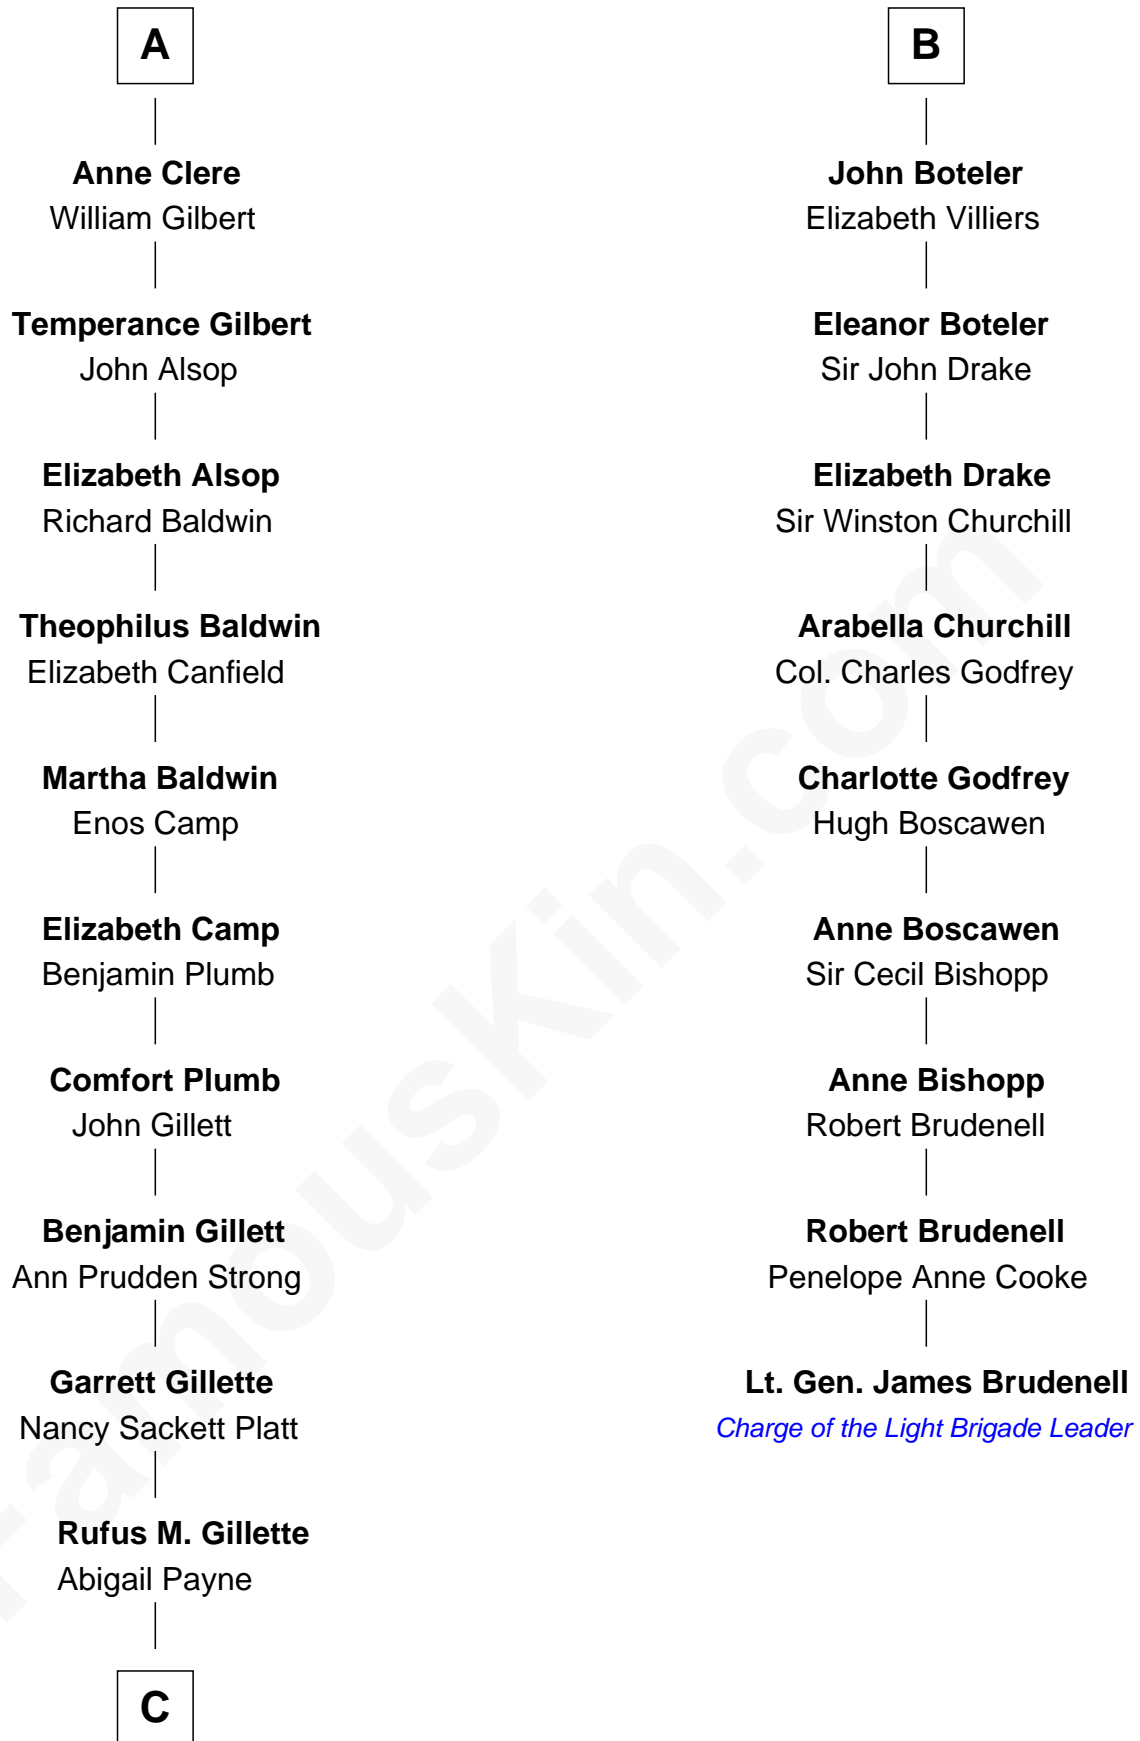

FamousKin.com Relationship Chart of

Treat Williams

TV & Movie Actor

15th cousin 5 times removed of

Lt. Gen. James Brudenell

Leader of the "Charge of the Light Brigade"

C

—
Mary Abigail Gillette
George Willey Andrew

—
Treat Payne Andrew
Eleanor Barnum

—
Marian Andrew
Richard Norman Williams

—
Treat Williams
TV & Movie Actor

FamousKin.com