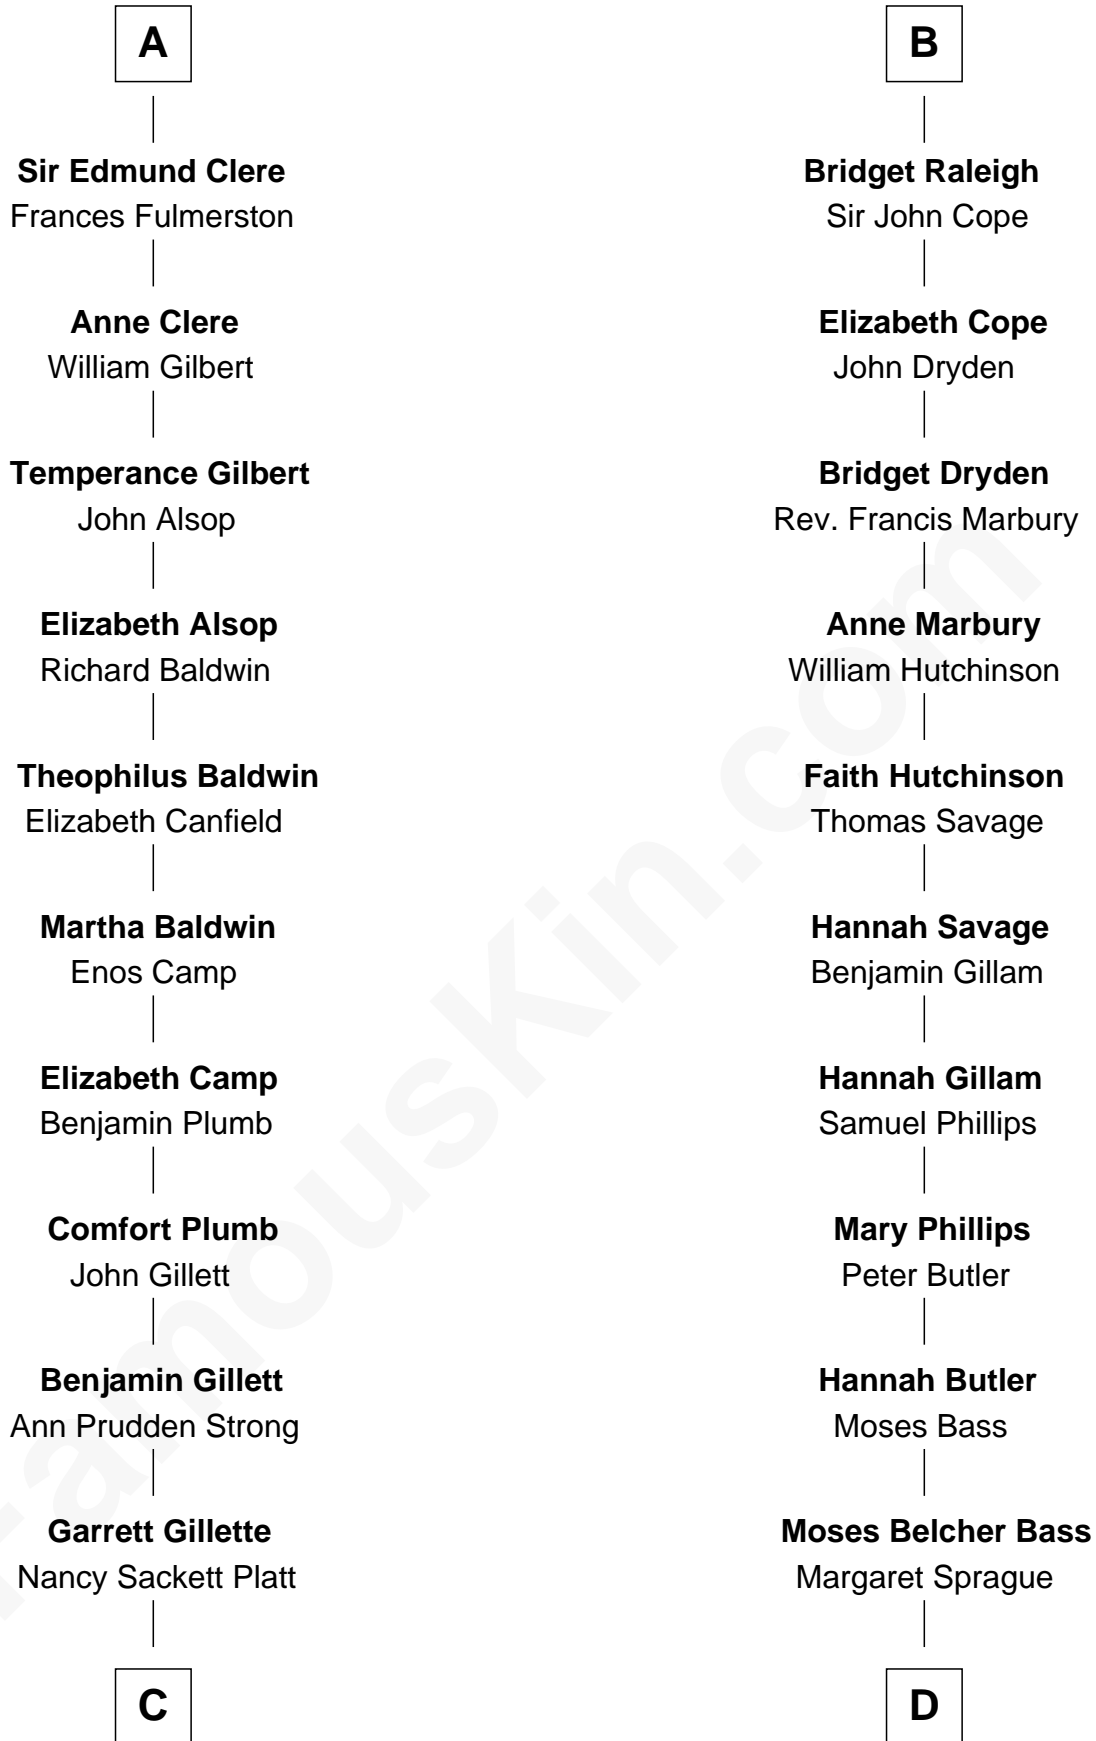

James le Boteler

Elizabeth Darcy

James Butler

Anne de Welles

James Butler

Joan Beauchamp

Sir Thomas Butler

Anne Hankeford

Sir Gilbert Talbot

Sir Richard Talbot

Ankaret le Strange

Mary Talbot

Sir Thomas Greene

Sir Thomas Greene

Phillippa Ferrers

Elizabeth Greene

William Raleigh

Sir Edward Raleigh

Margaret Verney

Sir Edward Raleigh

Anne Chamberlayne

B

Treat Williams photo by [Philipp Wüst](#) ([CC BY SA 3.0 DE](#))