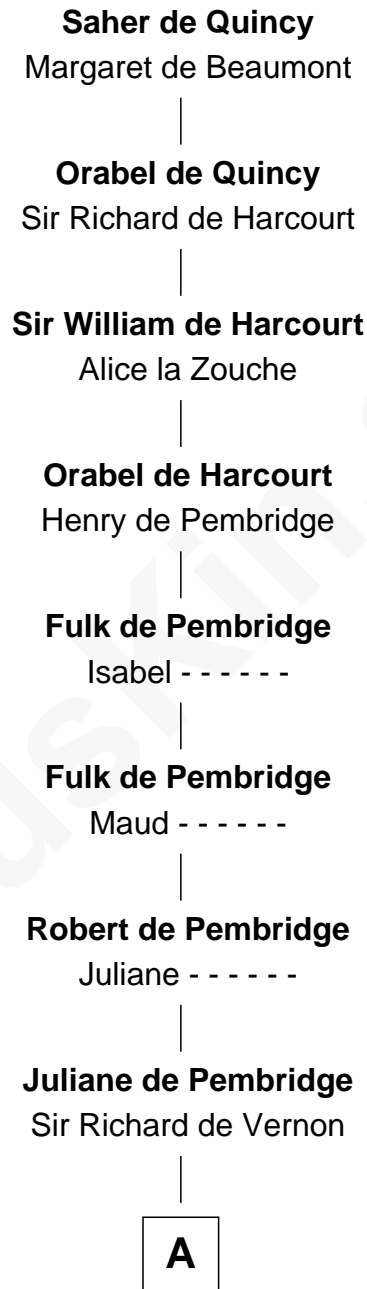

# FamousKin.com Relationship Chart of

**Treat Williams**

*TV & Movie Actor*

26th Great-grandson of

**Saher de Quincy**

*Magna Carta Surety*

FamousKin.com

**A**

|  
**Sir Richard Vernon**

Joan Griffith

|  
**Joan Vernon**

Sir Baldwin Montfort

|  
**Robert Montfort**

Mary Stapleton

|  
**Katherine Montfort**

Sir George Booth

|  
**Sir William Booth**

Ellen Montgomery

|  
**Jane Booth**

Sir Thomas Holford

|  
**Dorothy Holford**

John Bruen

|  
**John Bruen**

Anne Fox

|  
**Mary Royce**

John Beach

|  
**Adna Beach**

Hannah Miles

|  
**Ebenezer Beach**

Lucy Steele

|  
**Julia Beach**

Walter Phelps