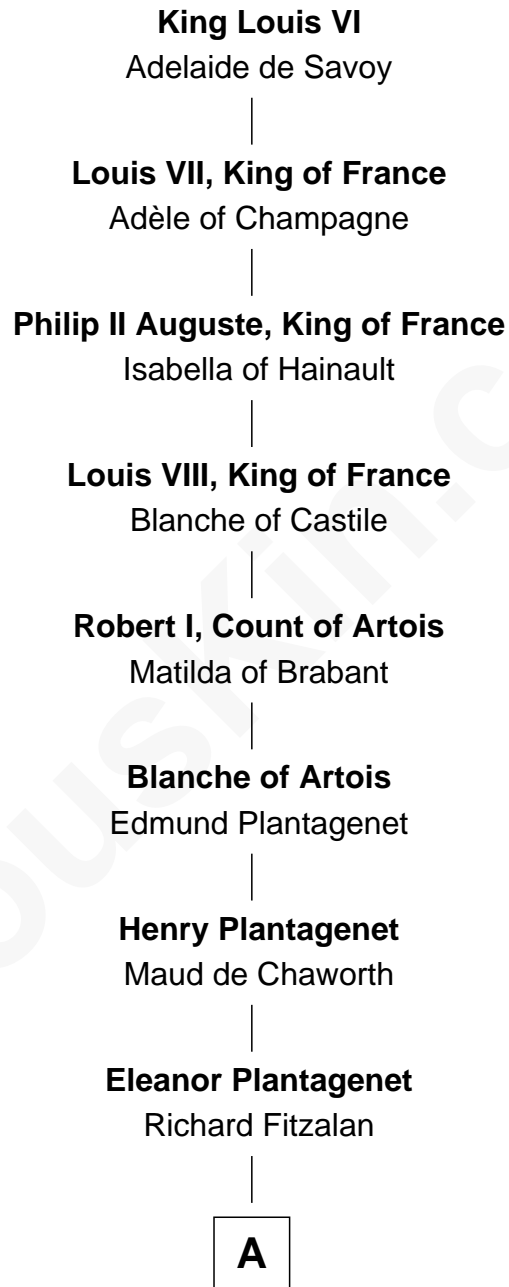

FamousKin.com Relationship Chart of

Treat Williams

TV & Movie Actor

27th Great-grandson of

King Louis VI

King of France

A

Sir Richard Fitzalan

Elizabeth de Bohun

Joan Fitzalan

Sir William Beauchamp

Joan Beauchamp

James Butler

Sir Thomas Butler

Anne Hankeford

Margaret Butler