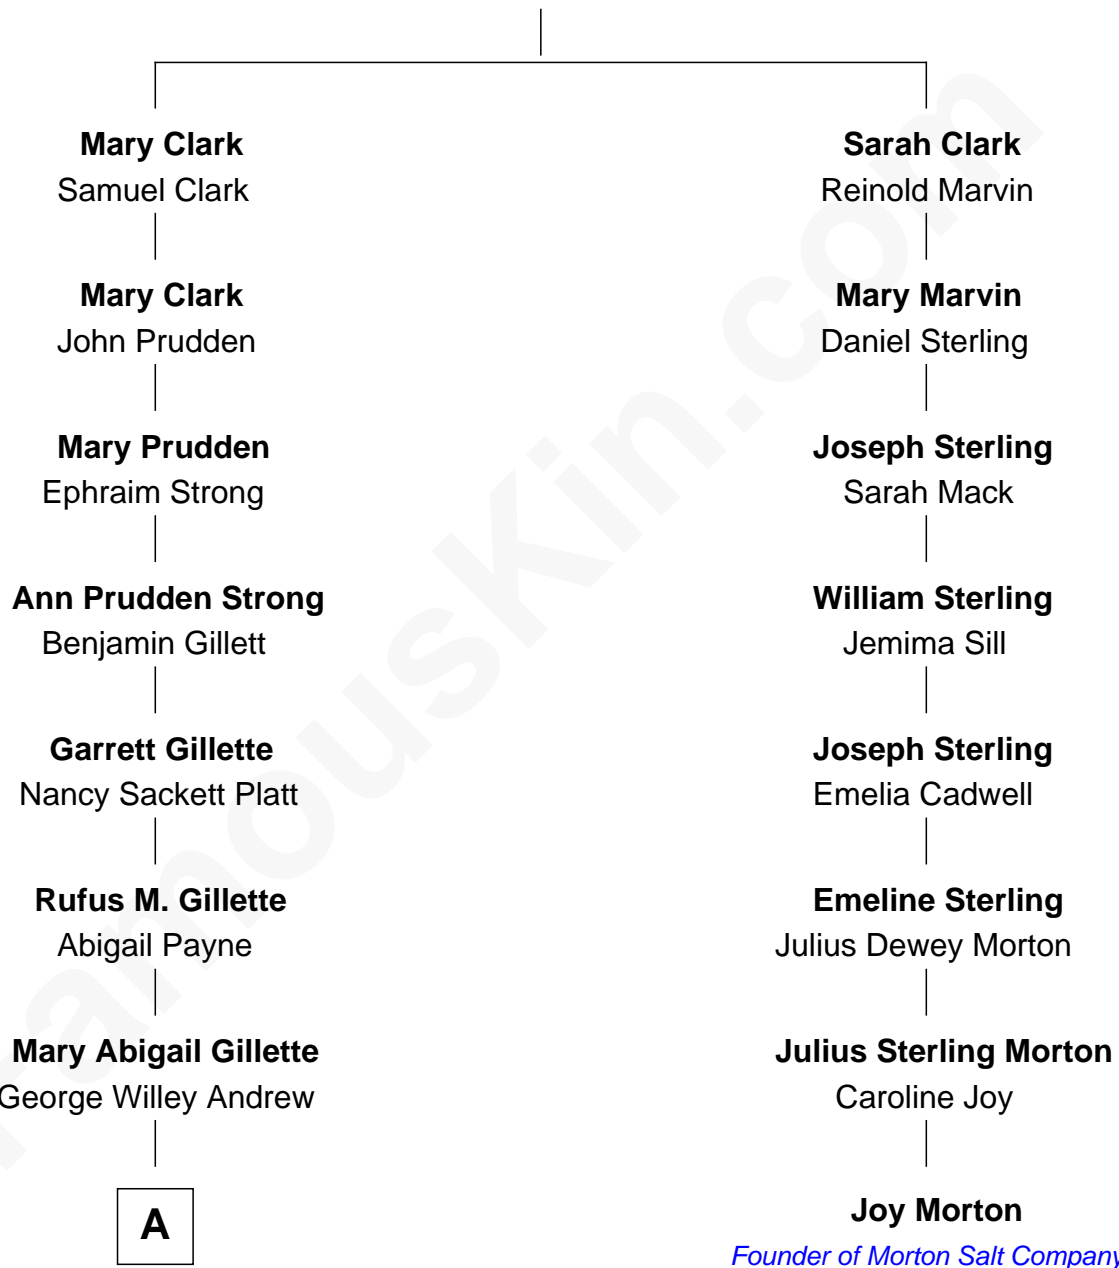

# FamousKin.com Relationship Chart of

**Treat Williams**

*TV & Movie Actor*

7th cousin 2 times removed of

**Joy Morton**

*Founder of Morton Salt Company*

**George Clark**

Sarah - - - - -

**A**

—  
**Treat Payne Andrew**

Eleanor Barnum

—  
**Marian Andrew**

Richard Norman Williams

—  
**Treat Williams**

*TV & Movie Actor*

FamousKin.com