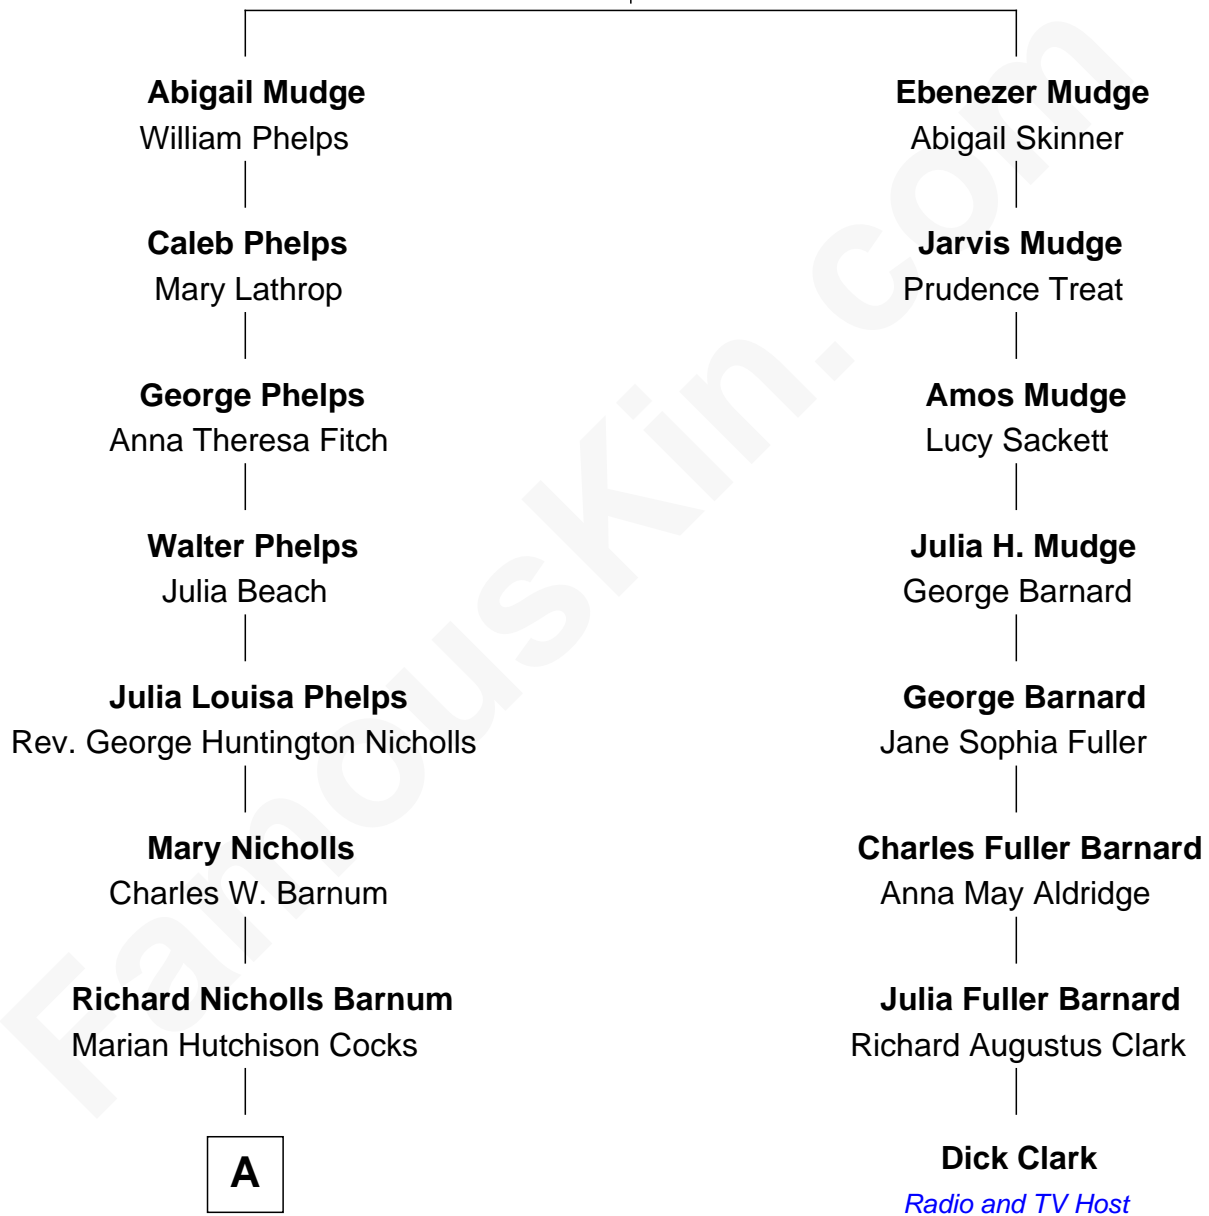

# FamousKin.com Relationship Chart of

**Treat Williams**

*TV & Movie Actor*

7th cousin 2 times removed of

**Dick Clark**

*Radio and TV Host*

**Micah Mudge**

Mary Alexander

**A**

—  
**Eleanor Barnum**  
Treat Payne Andrew

—  
**Marian Andrew**  
Richard Norman Williams

—  
**Treat Williams**  
*TV & Movie Actor*

FamousKin.com