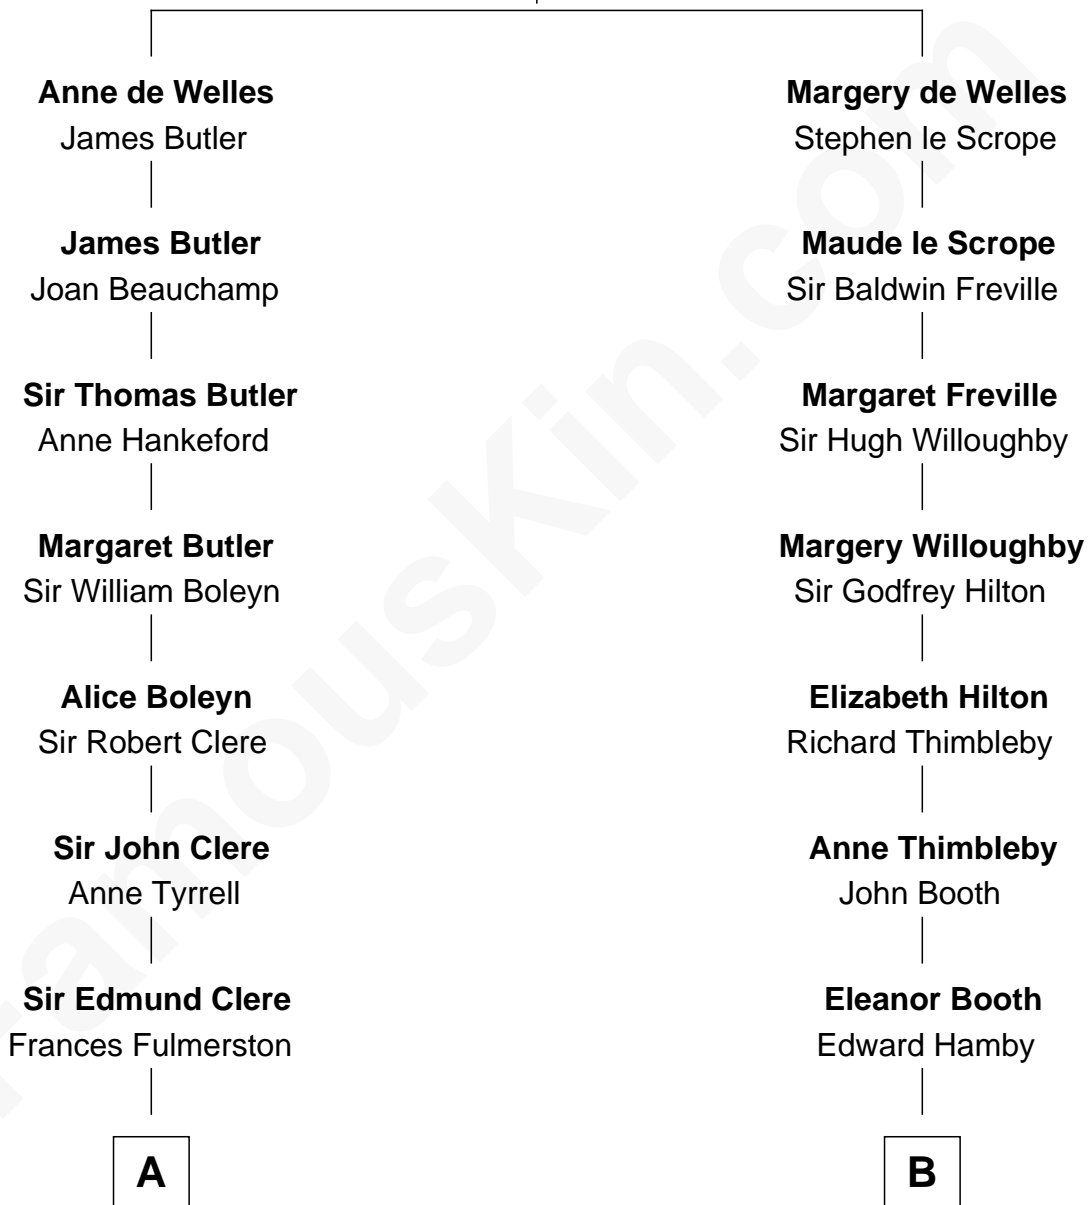

FamousKin.com

Relationship Chart of

Treat Williams

TV & Movie Actor

20th cousin 1 time removed of

Elisabeth Shue

TV and Movie Actress

John de Welles

Maud de Roos

C

Mary Abigail Gillette
George Willey Andrew

Treat Payne Andrew
Eleanor Barnum

Marian Andrew
Richard Norman Williams

Treat Williams
TV & Movie Actor

D

Emily Almira Dyer
Alexander Hunter Gunn

Alexander Hunter Gunn
Harriet Grace Brewster Willcox

Mary Brewster Gunn
Adoniram Judson Wells

Anne Brewster Wells
James William Shue

Elisabeth Shue
TV and Movie Actress