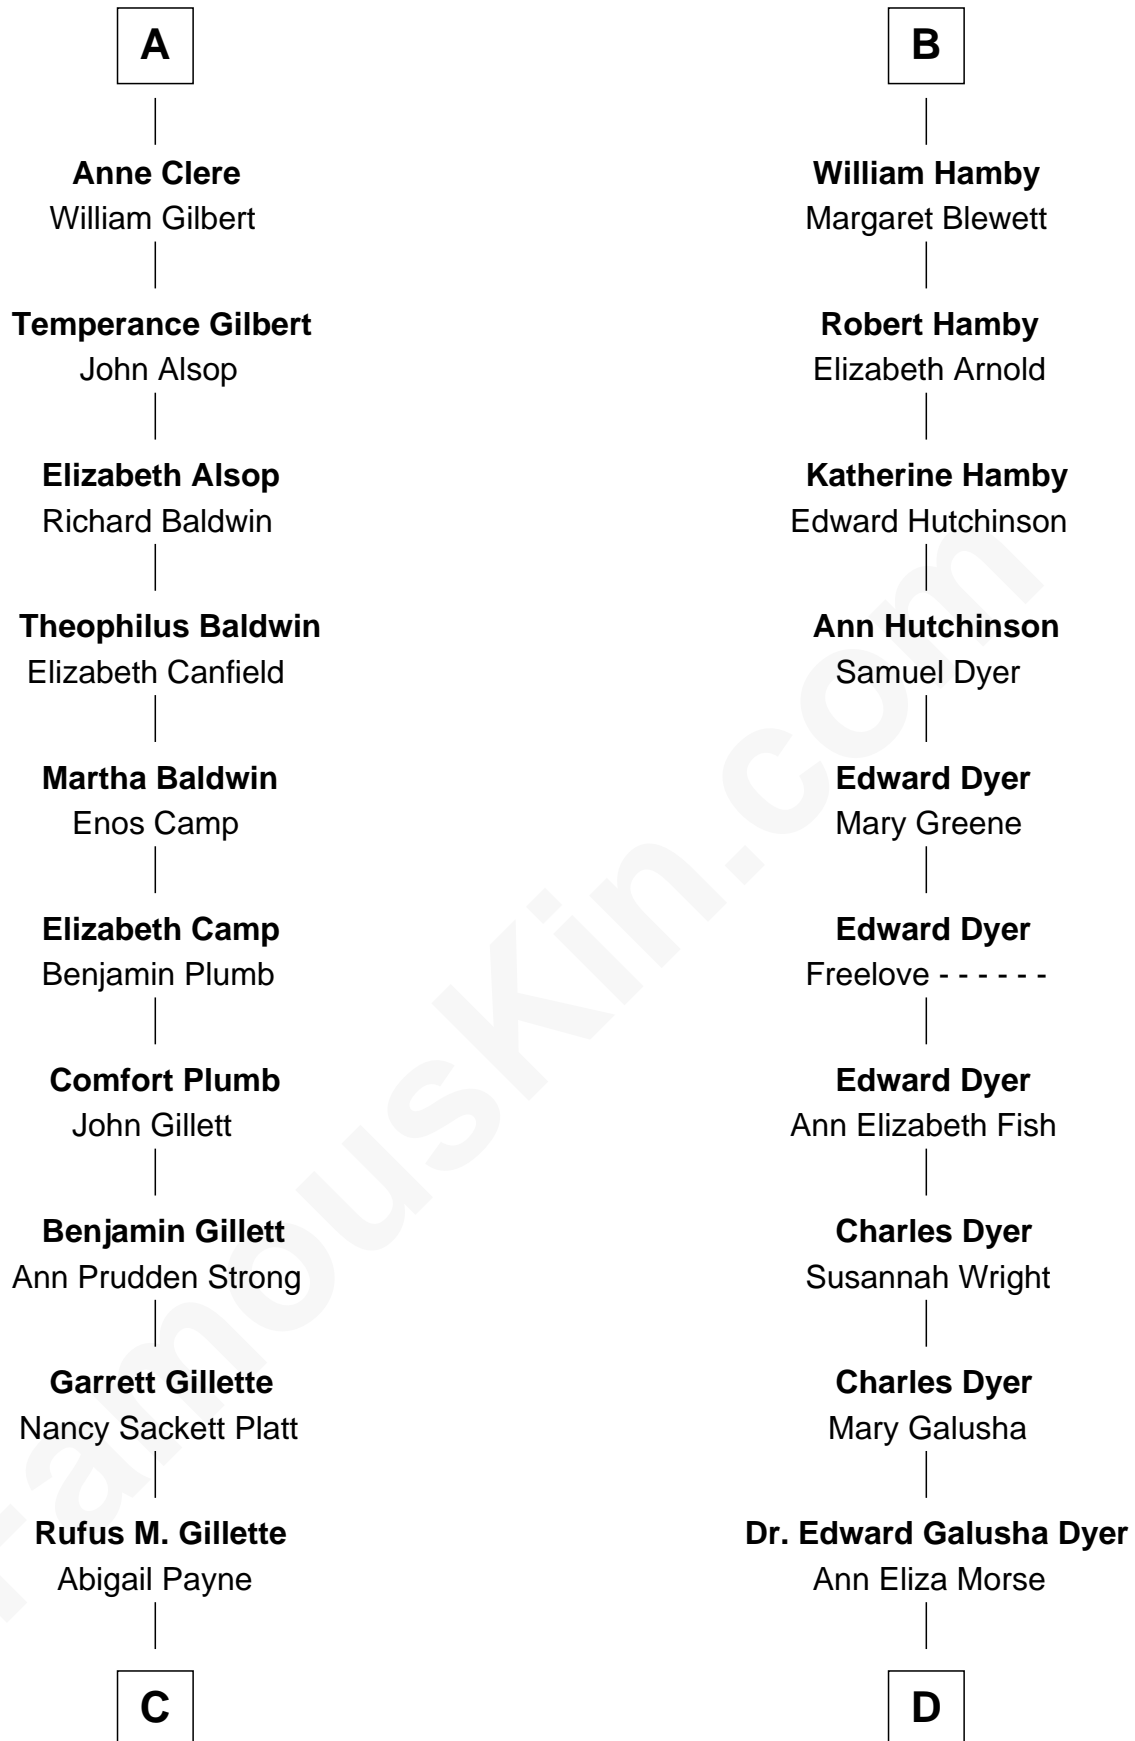

FamousKin.com

Relationship Chart of

Treat Williams

TV & Movie Actor

20th cousin 1 time removed of

Elisabeth Shue

TV and Movie Actress

John de Welles

Maud de Roos

C

Mary Abigail Gillette
George Willey Andrew

Treat Payne Andrew
Eleanor Barnum

Marian Andrew
Richard Norman Williams

Treat Williams
TV & Movie Actor

D

Emily Almira Dyer
Alexander Hunter Gunn

Alexander Hunter Gunn
Harriet Grace Brewster Willcox

Mary Brewster Gunn
Adoniram Judson Wells

Anne Brewster Wells
James William Shue

Elisabeth Shue
TV and Movie Actress