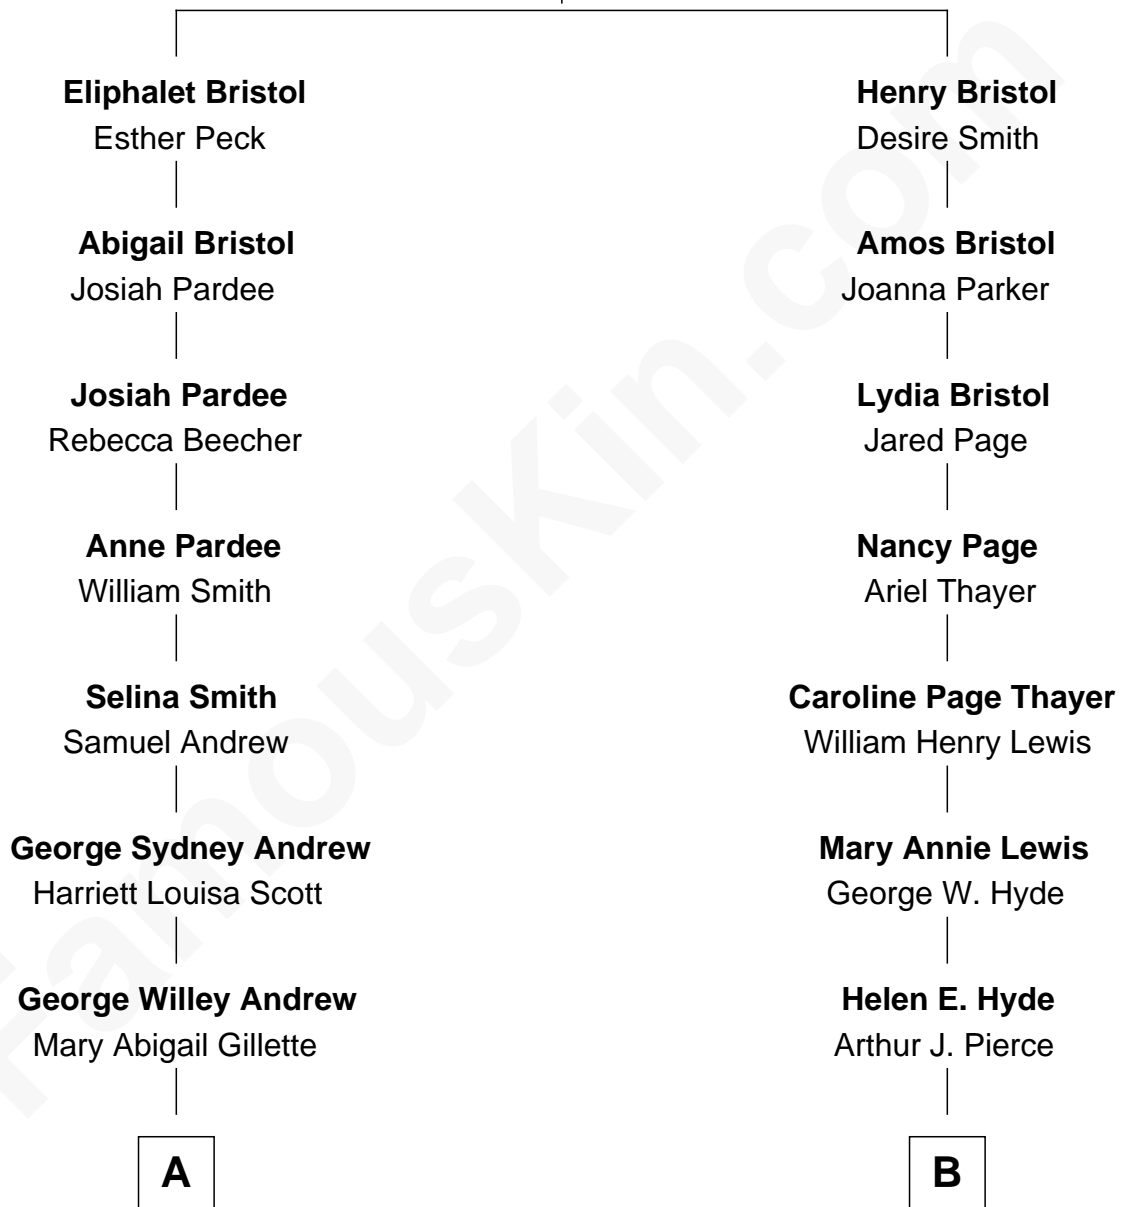

FamousKin.com Relationship Chart of

Treat Williams

TV & Movie Actor

8th cousin 1 time removed of

David Hyde Pierce

Stage, TV, and Movie Actor

Henry Bristol

Lydia Brown

FamousKin.com