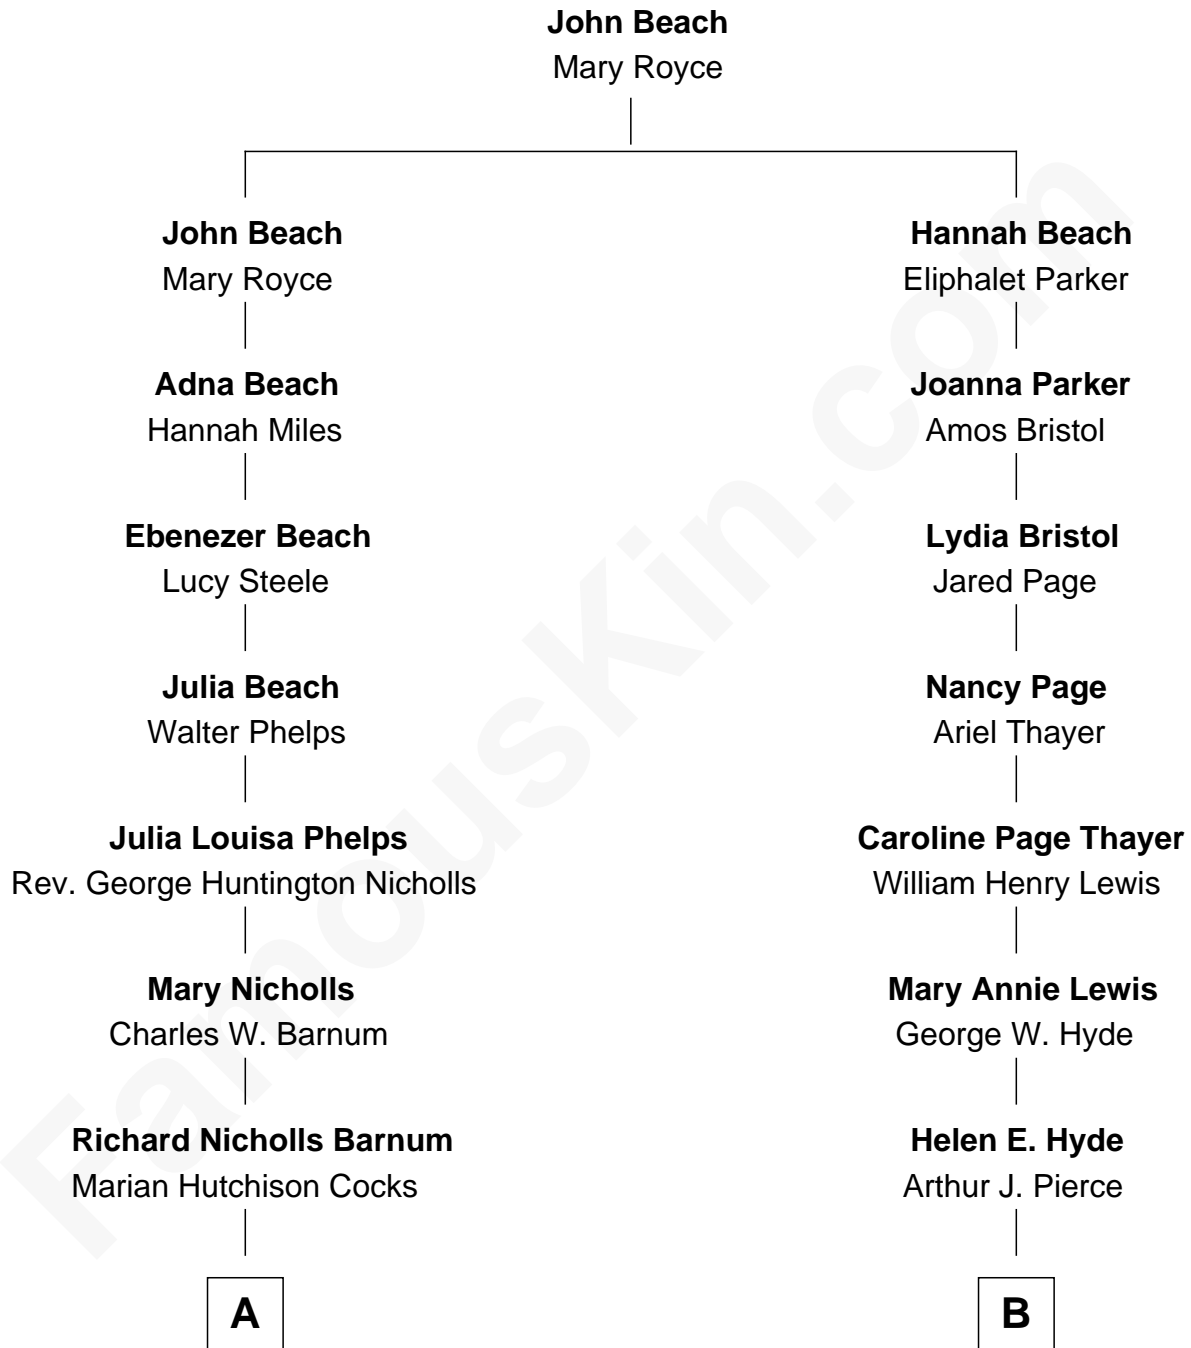

# FamousKin.com Relationship Chart of

**Treat Williams**

*TV & Movie Actor*

8th cousin 1 time removed of

**David Hyde Pierce**

*Stage, TV, and Movie Actor*

FamousKin.com