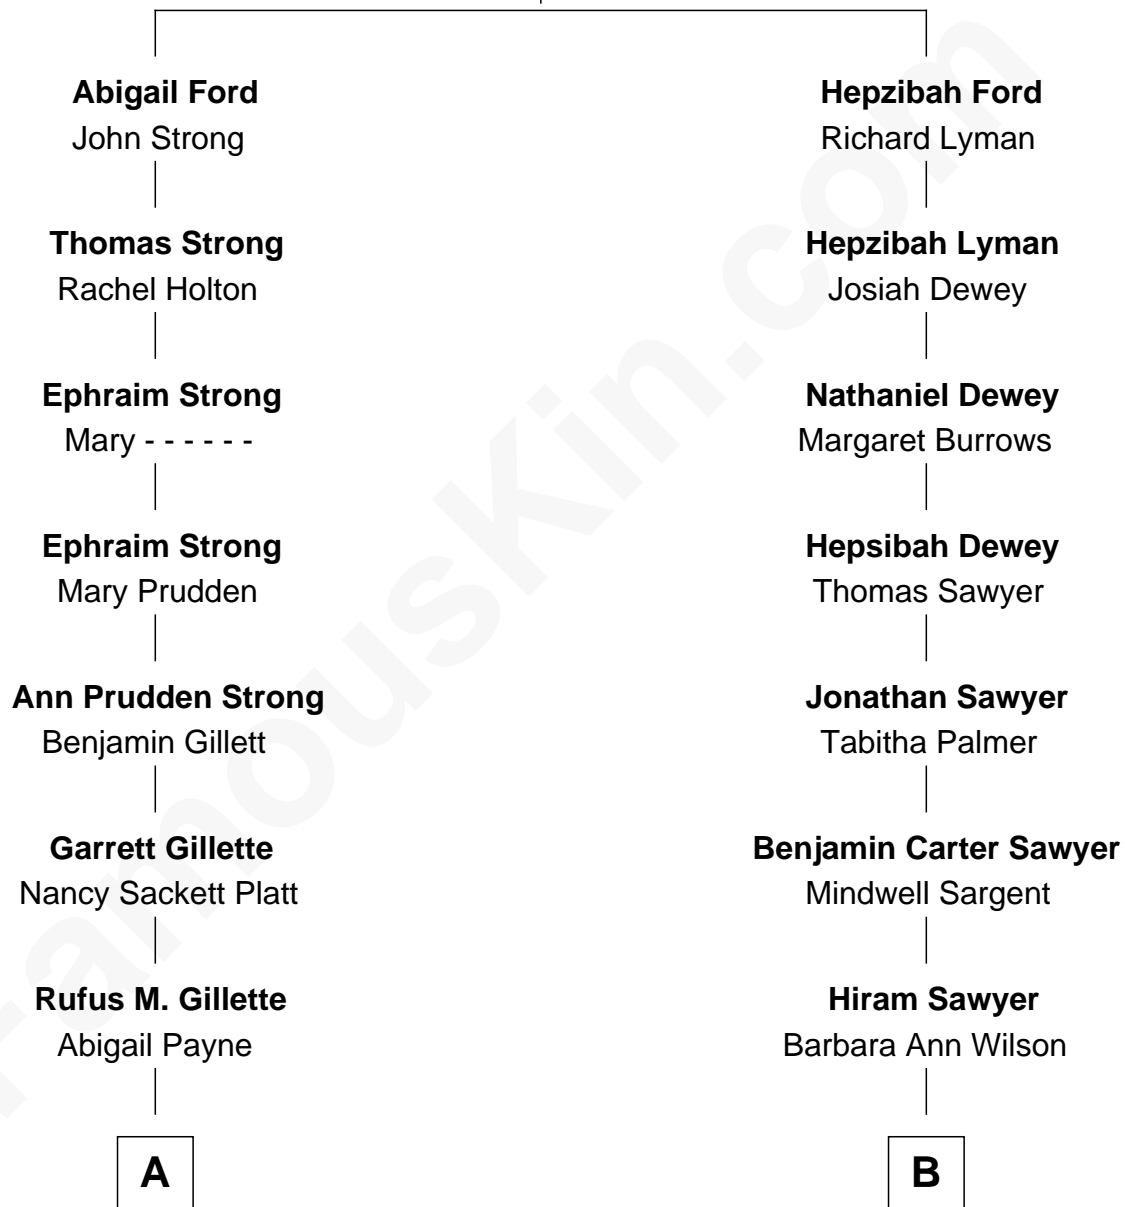

FamousKin.com Relationship Chart of

Treat Williams

TV & Movie Actor

10th cousin 1 time removed of

David Hyde Pierce

Stage, TV, and Movie Actor

Thomas Ford
Elizabeth Charde

A

Mary Abigail Gillette

George Willey Andrew

Treat Payne Andrew

Eleanor Barnum

Marian Andrew

Richard Norman Williams

Treat Williams

TV & Movie Actor