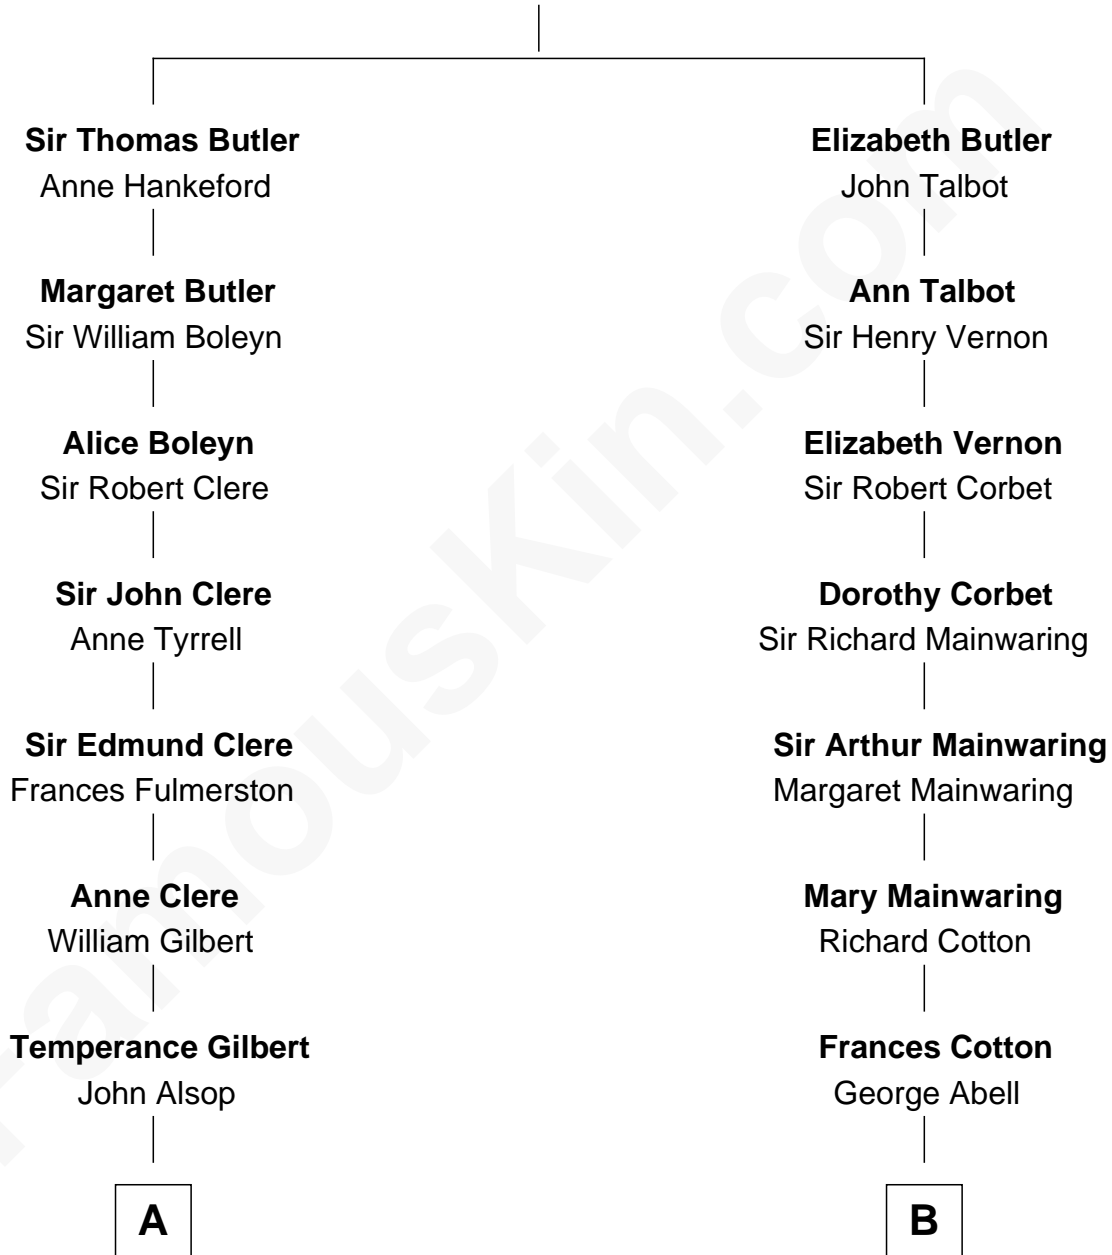

FamousKin.com Relationship Chart of

Treat Williams

TV & Movie Actor

17th cousin 1 time removed of

Illeana Douglas

TV and Movie Actress

James Butler
Joan Beauchamp

C

Marian Andrew
Richard Norman Williams

Treat Williams
TV & Movie Actor

FamousKin.com