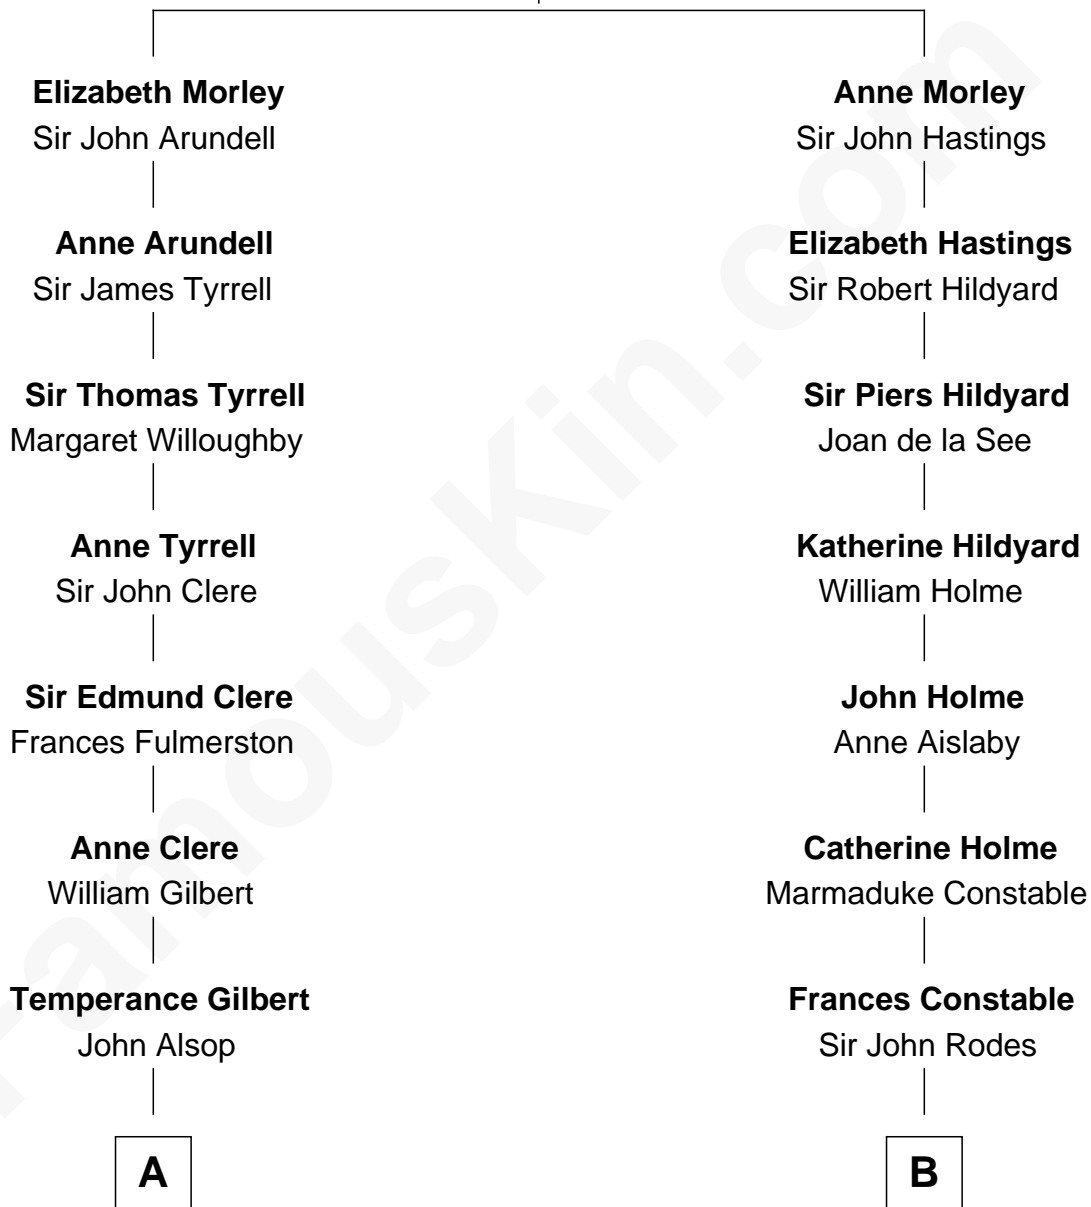

FamousKin.com Relationship Chart of

Treat Williams

TV & Movie Actor

18th cousin 1 time removed of

Illeana Douglas

TV and Movie Actress

Thomas Morley

Isabel de la Pole

C

Marian Andrew
Richard Norman Williams

Treat Williams
TV & Movie Actor

D

Melvyn Edouard Hesselberg
Rosalind Hightower

Gregory Hesselberg
Joan Georgescu

Illeana Douglas
TV and Movie Actress

FamousKin.com