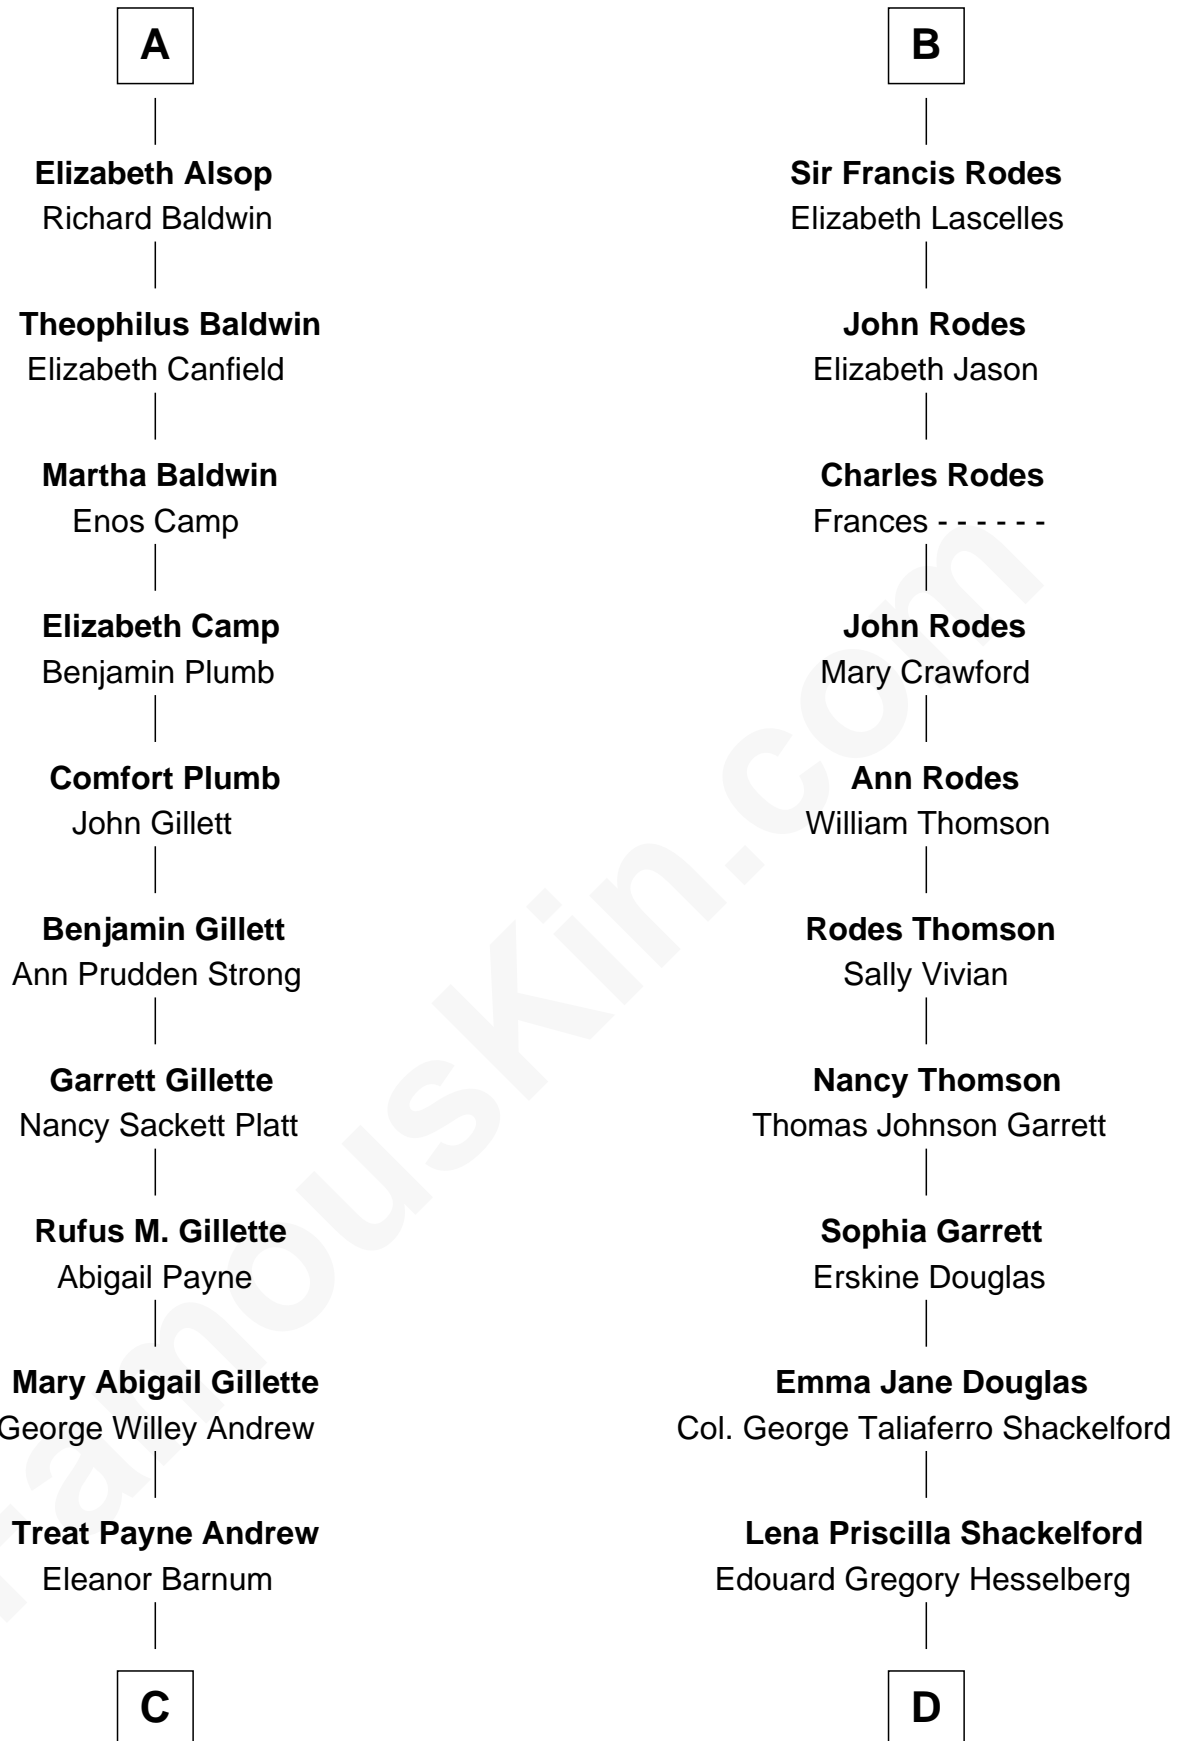

FamousKin.com Relationship Chart of

Treat Williams

TV & Movie Actor

18th cousin 1 time removed of

Illeana Douglas

TV and Movie Actress

Thomas Morley

Isabel de la Pole