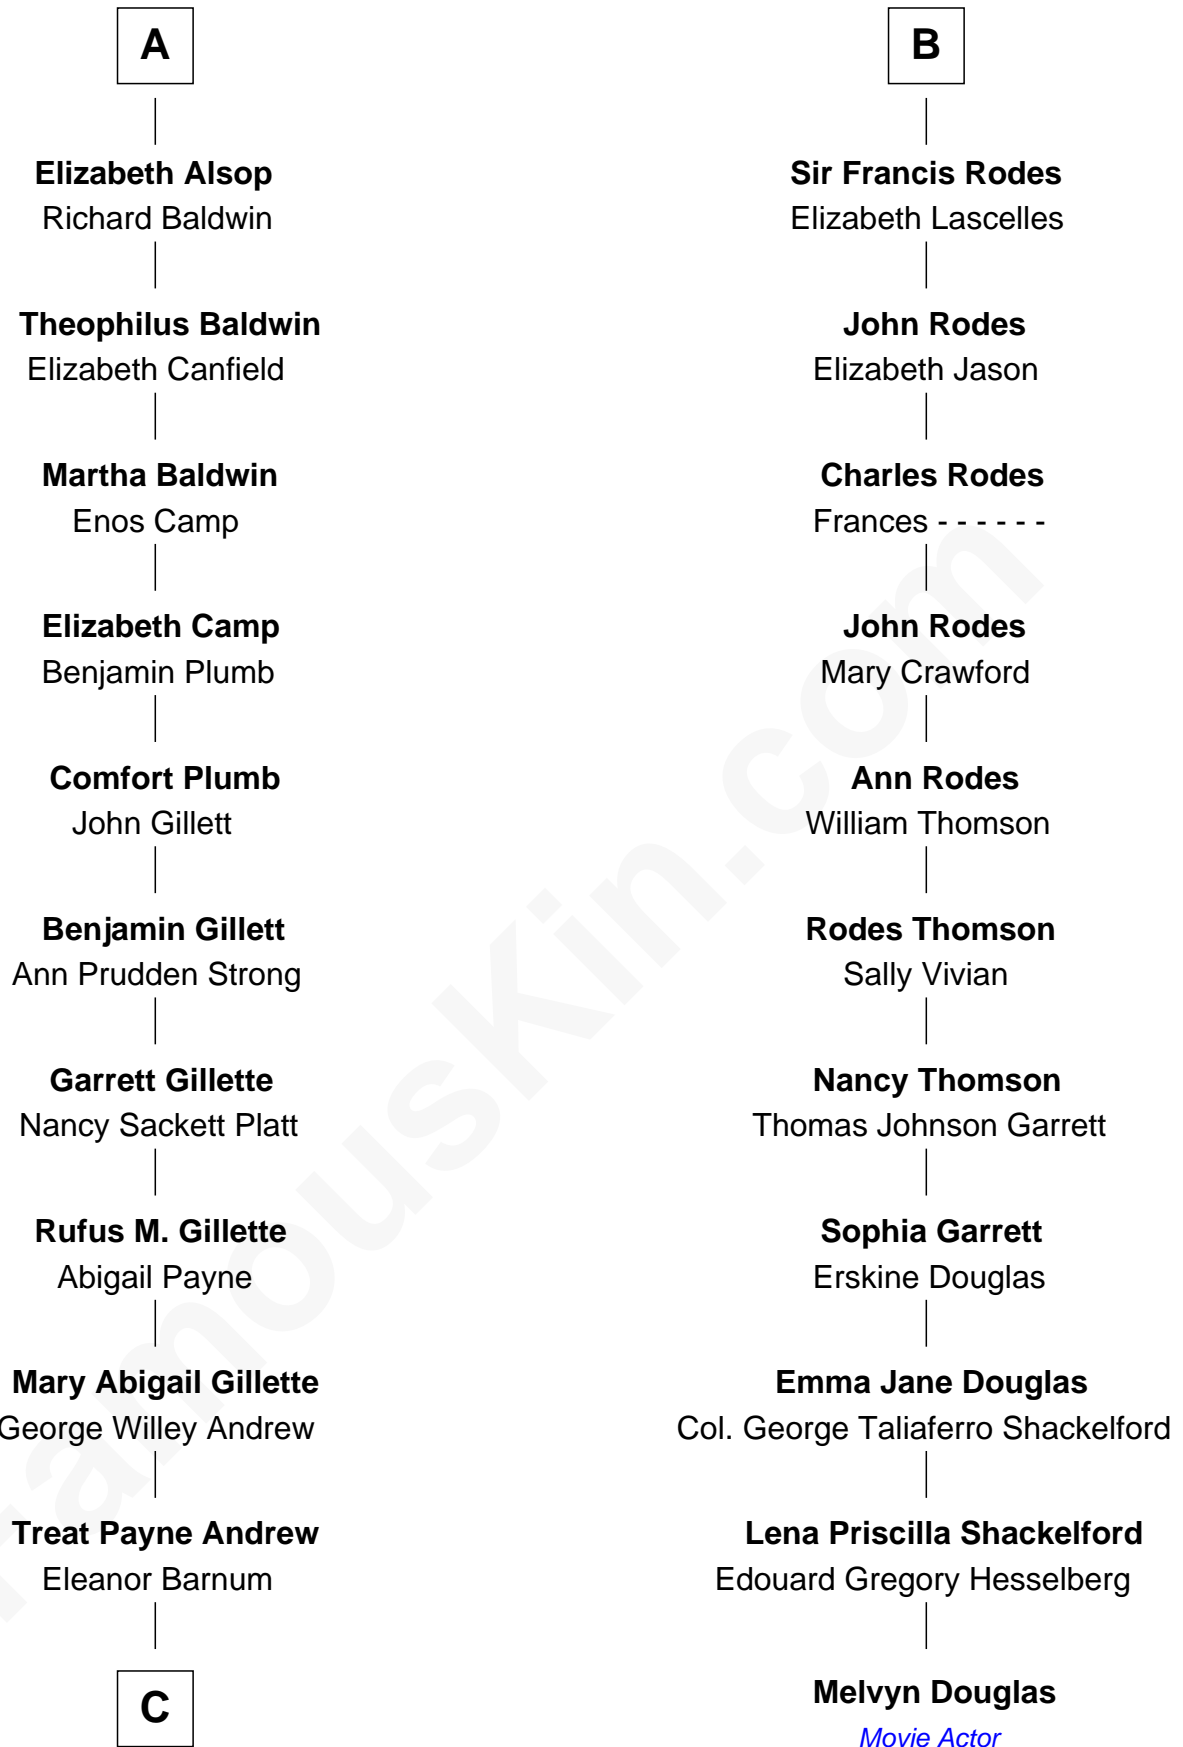

FamousKin.com Relationship Chart of

Treat Williams

TV & Movie Actor

17th cousin 1 time removed of

Melvyn Douglas

Movie Actor

Thomas Morley

Isabel de la Pole

C

—
Marian Andrew
Richard Norman Williams

—
Treat Williams
TV & Movie Actor

FamousKin.com