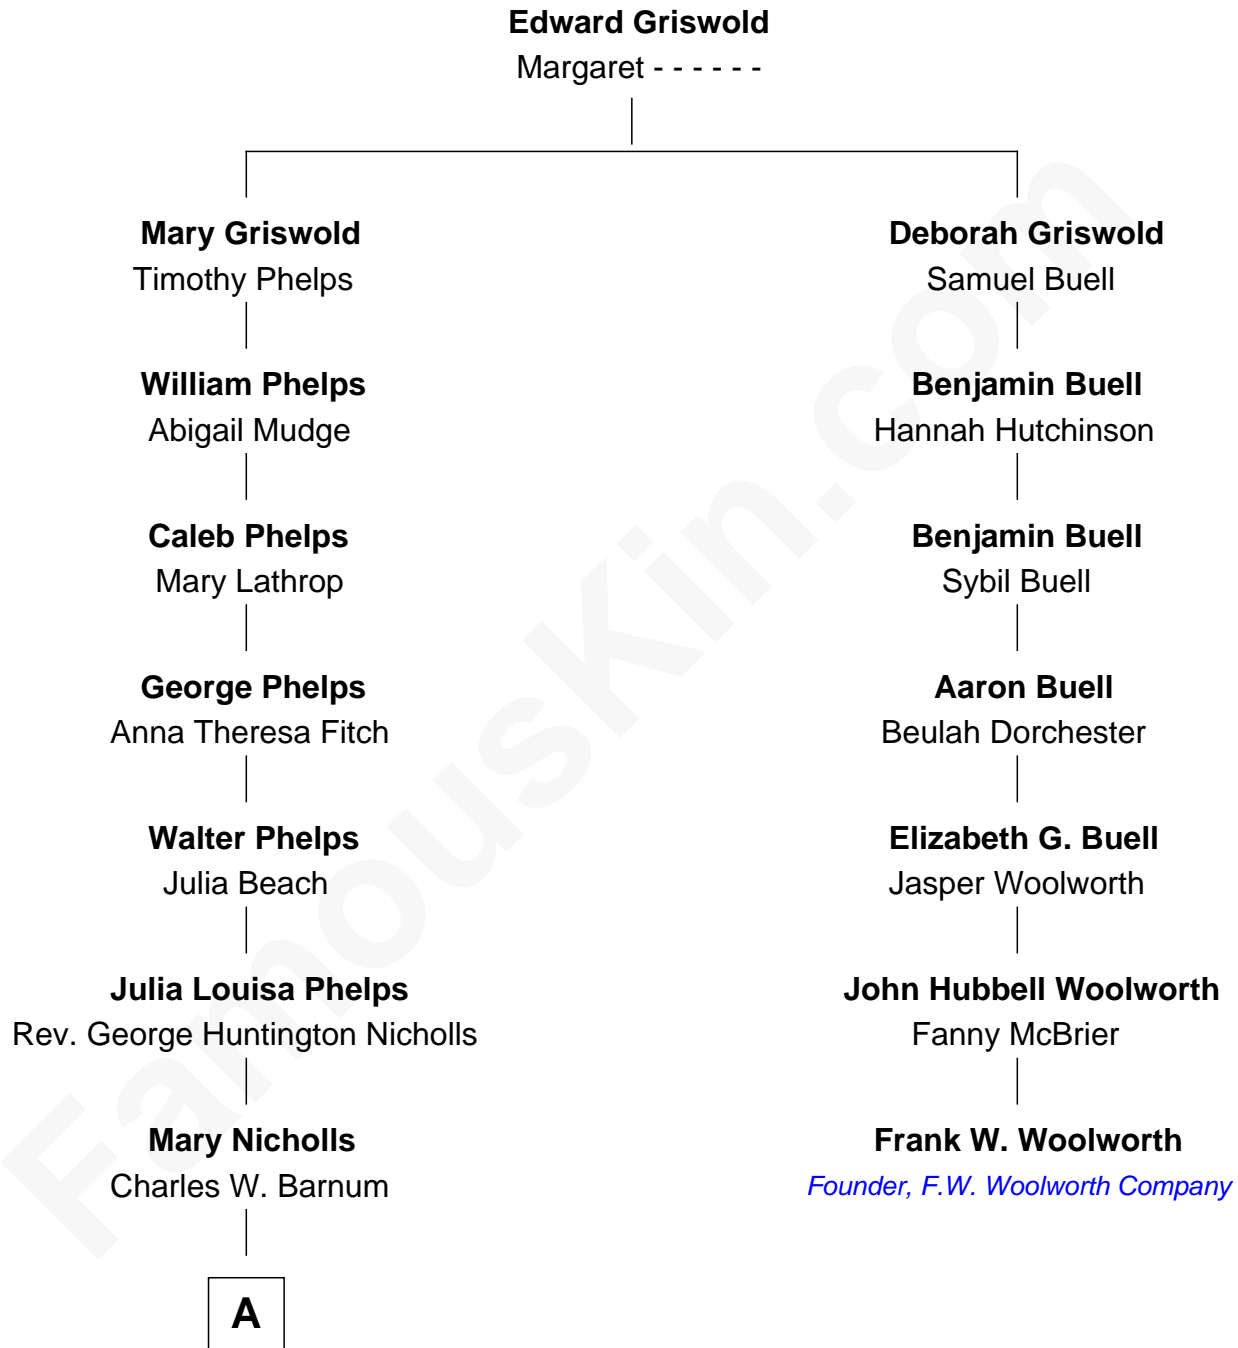

# FamousKin.com Relationship Chart of

**Treat Williams**

*TV & Movie Actor*

6th cousin 4 times removed of

**Frank W. Woolworth**

*Founder of F.W. Woolworth Company*

**A**

Richard Nicholls Barnum

Marian Hutchison Cocks

Eleanor Barnum

Treat Payne Andrew

Marian Andrew

Richard Norman Williams

**Treat Williams**

*TV & Movie Actor*

FamousKin.com