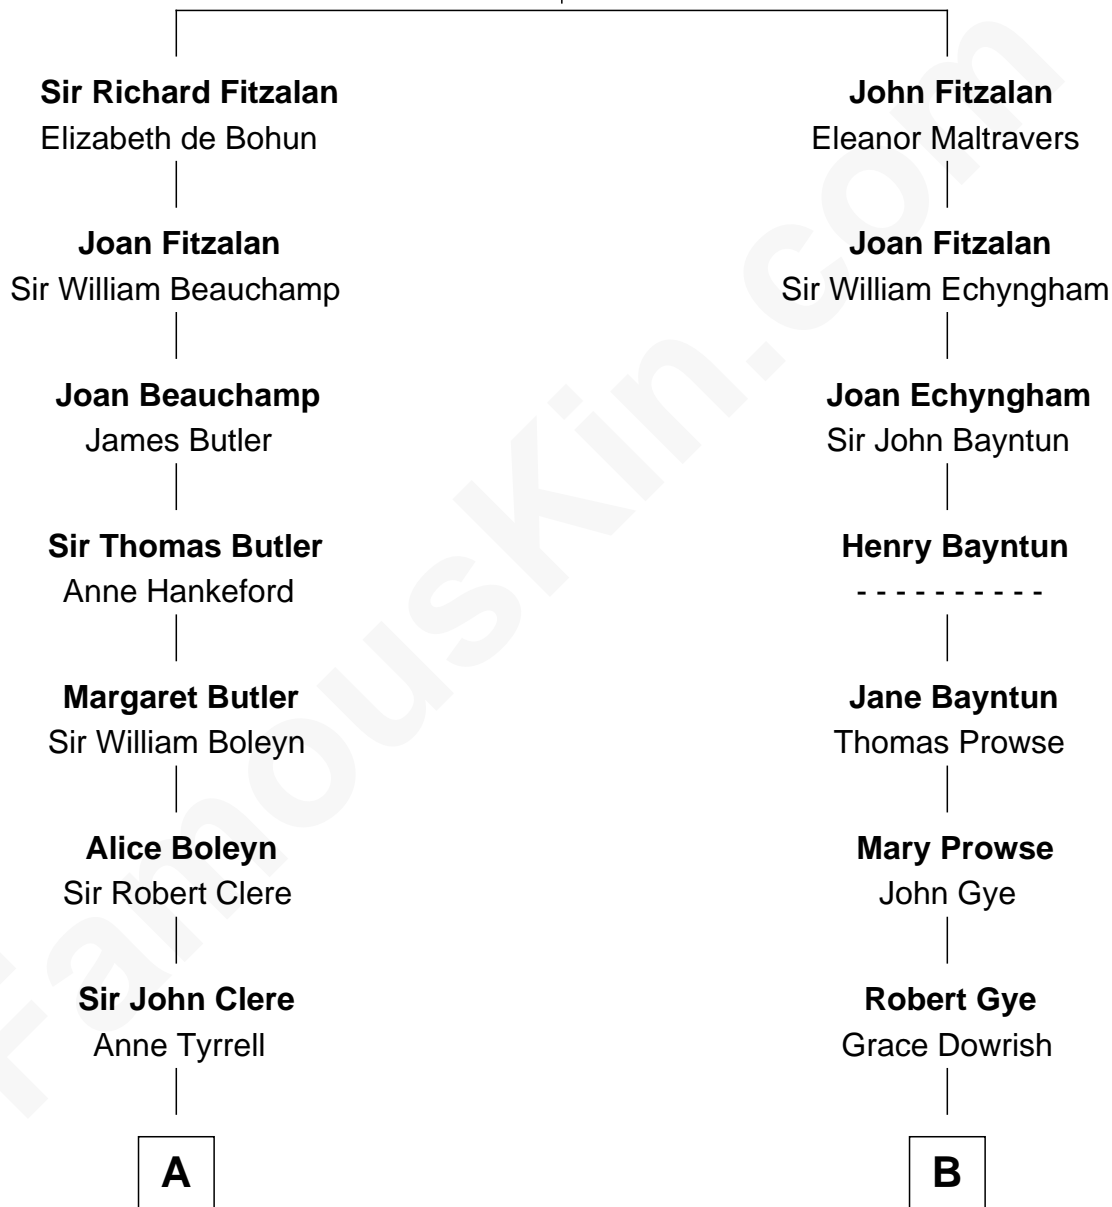

# FamousKin.com Relationship Chart of

**Treat Williams**

*TV & Movie Actor*

18th cousin 3 times removed of

**Sarah Palin**

*9th Governor of Alaska*

**Richard Fitzalan**  
Eleanor Plantagenet

Treat Williams photo by [Philipp Wüst](#) (CC BY SA 3.0 DE)