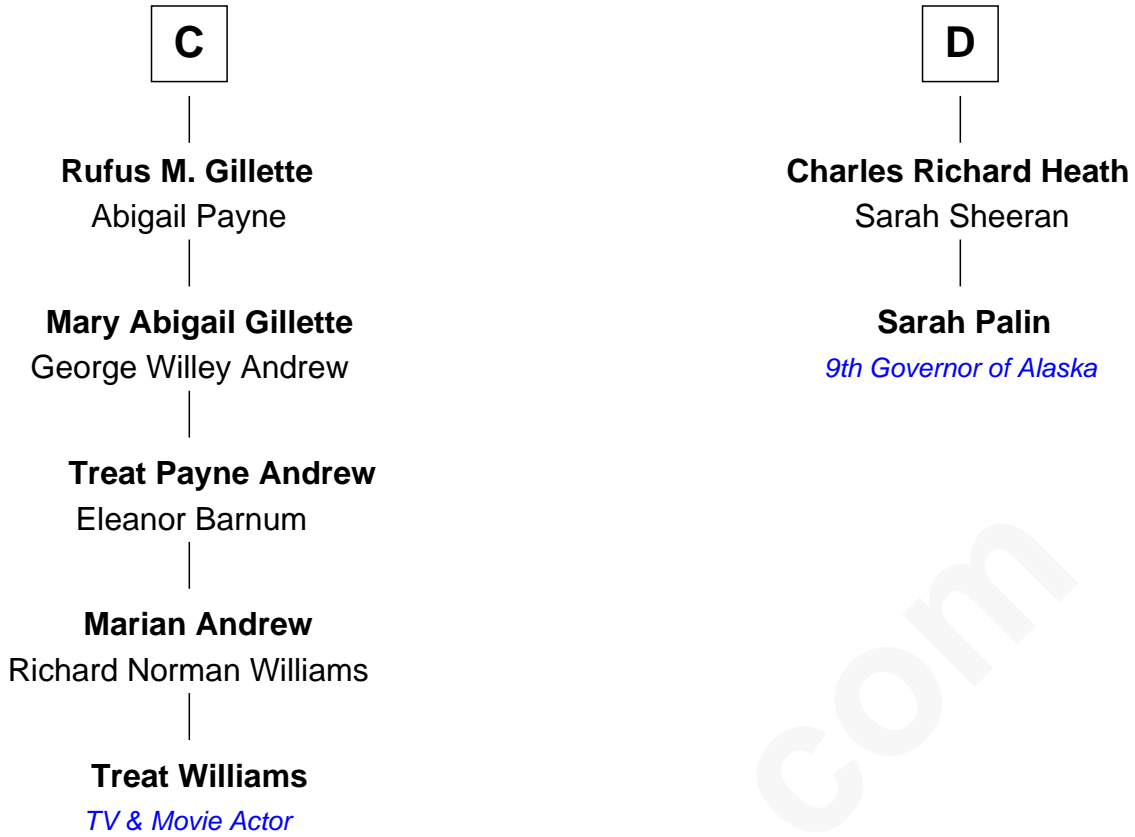

# FamousKin.com Relationship Chart of

**Treat Williams**

*TV & Movie Actor*

18th cousin 3 times removed of

**Sarah Palin**

*9th Governor of Alaska*

**Richard Fitzalan**  
Eleanor Plantagenet

Treat Williams photo by [Philipp Wüst](#) (CC BY SA 3.0 DE)