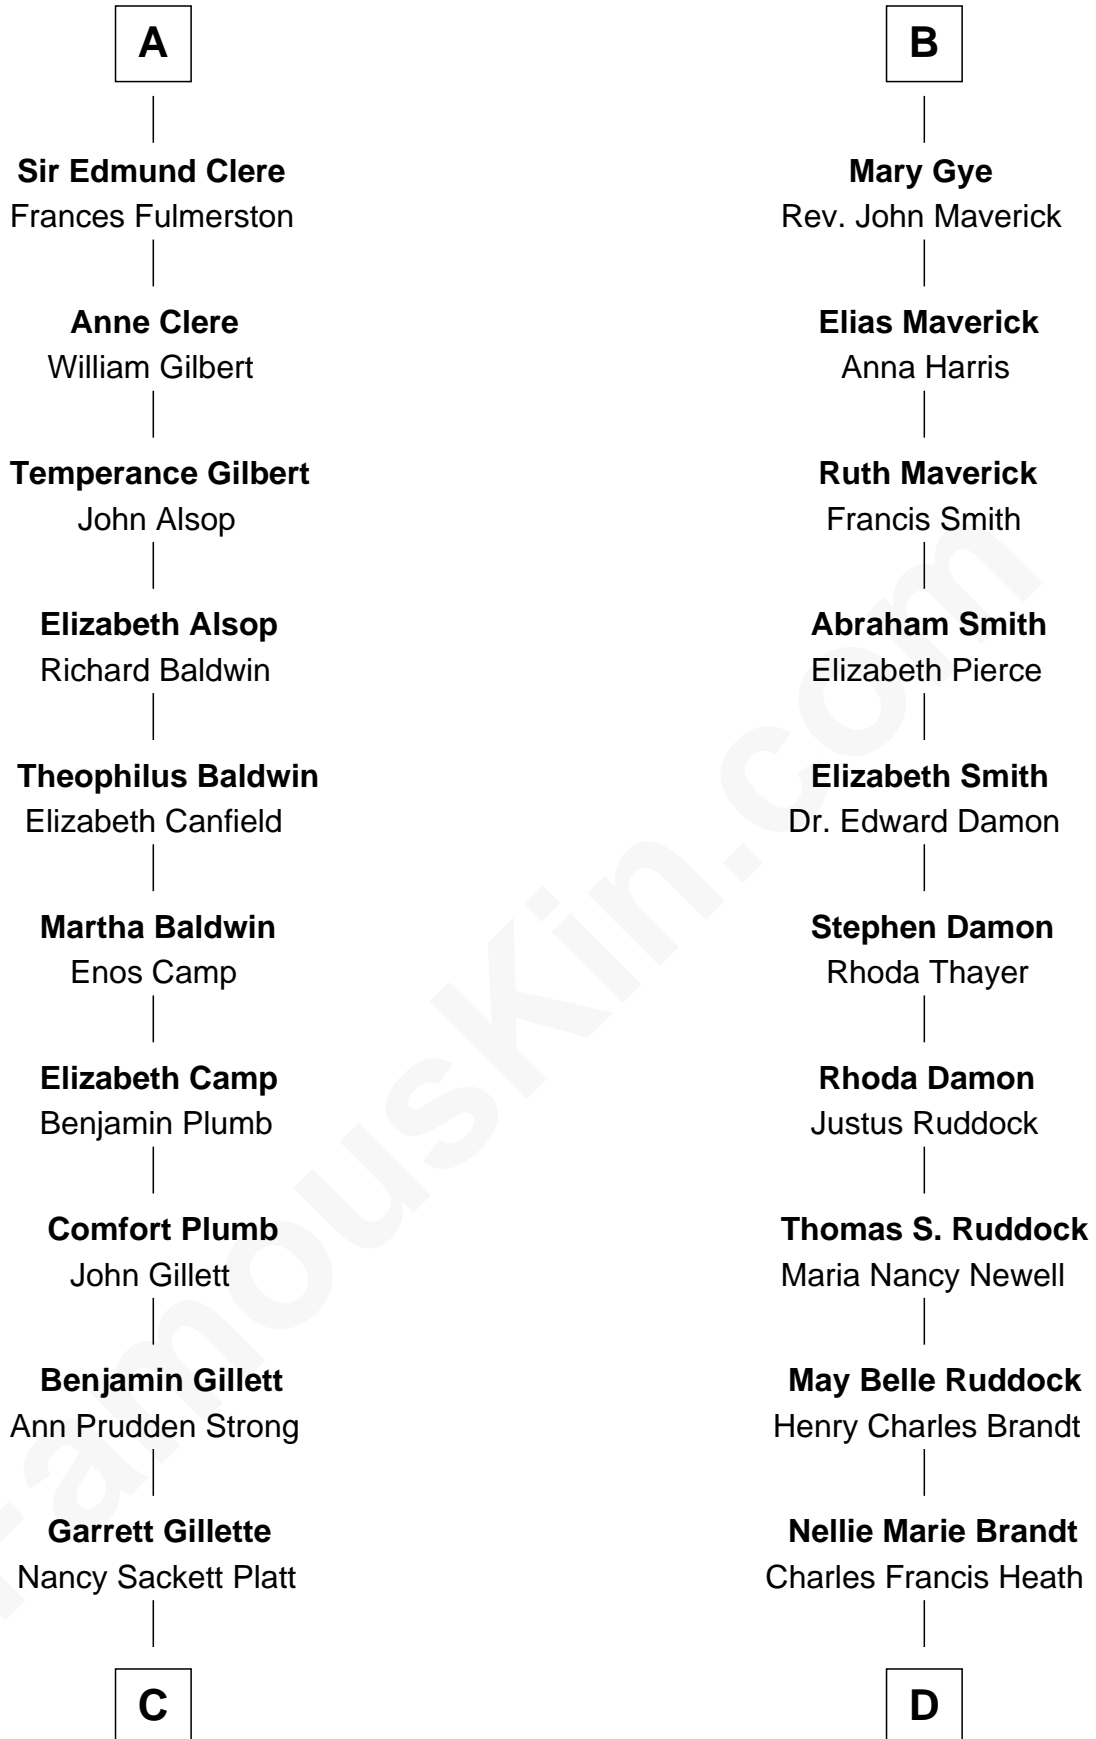

# FamousKin.com Relationship Chart of

**Treat Williams**

*TV & Movie Actor*

18th cousin 3 times removed of

**Sarah Palin**

*9th Governor of Alaska*

**Richard Fitzalan**  
Eleanor Plantagenet

Treat Williams photo by [Philipp Wüst](#) (CC BY SA 3.0 DE)