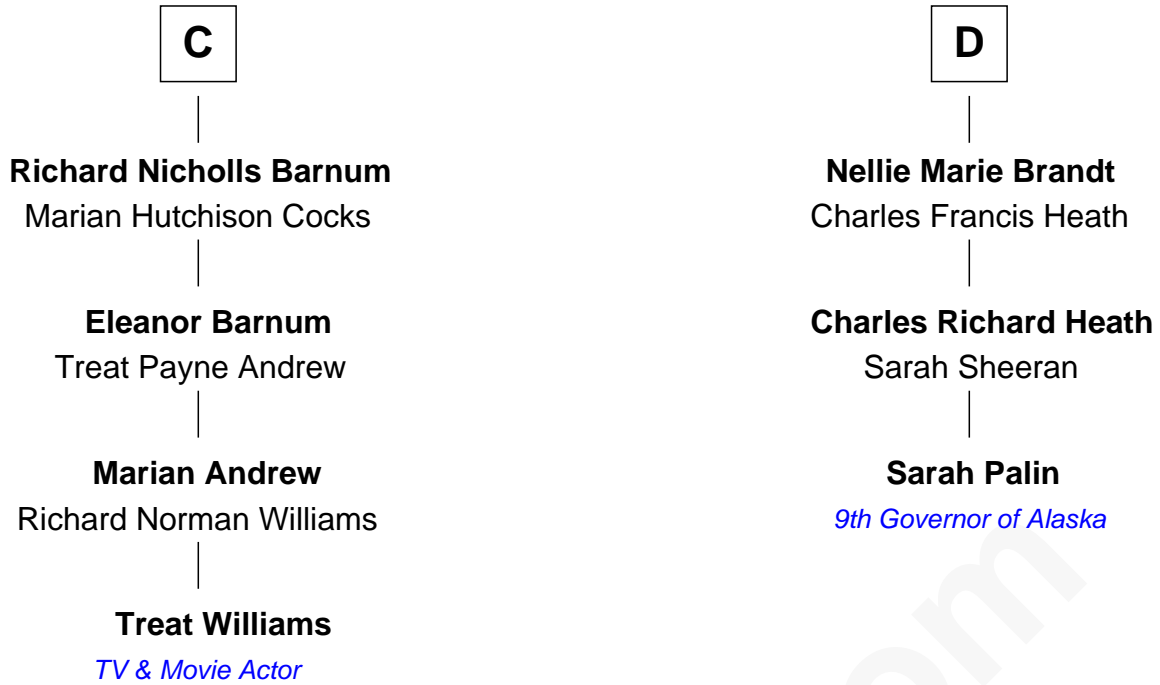

# FamousKin.com Relationship Chart of

**Treat Williams**

*TV & Movie Actor*

19th cousin 1 time removed of

**Sarah Palin**

*9th Governor of Alaska*

**William le Boteler**  
Elizabeth de Havering

Treat Williams photo by [Philipp Wüst](#) ([CC BY SA 3.0 DE](#))