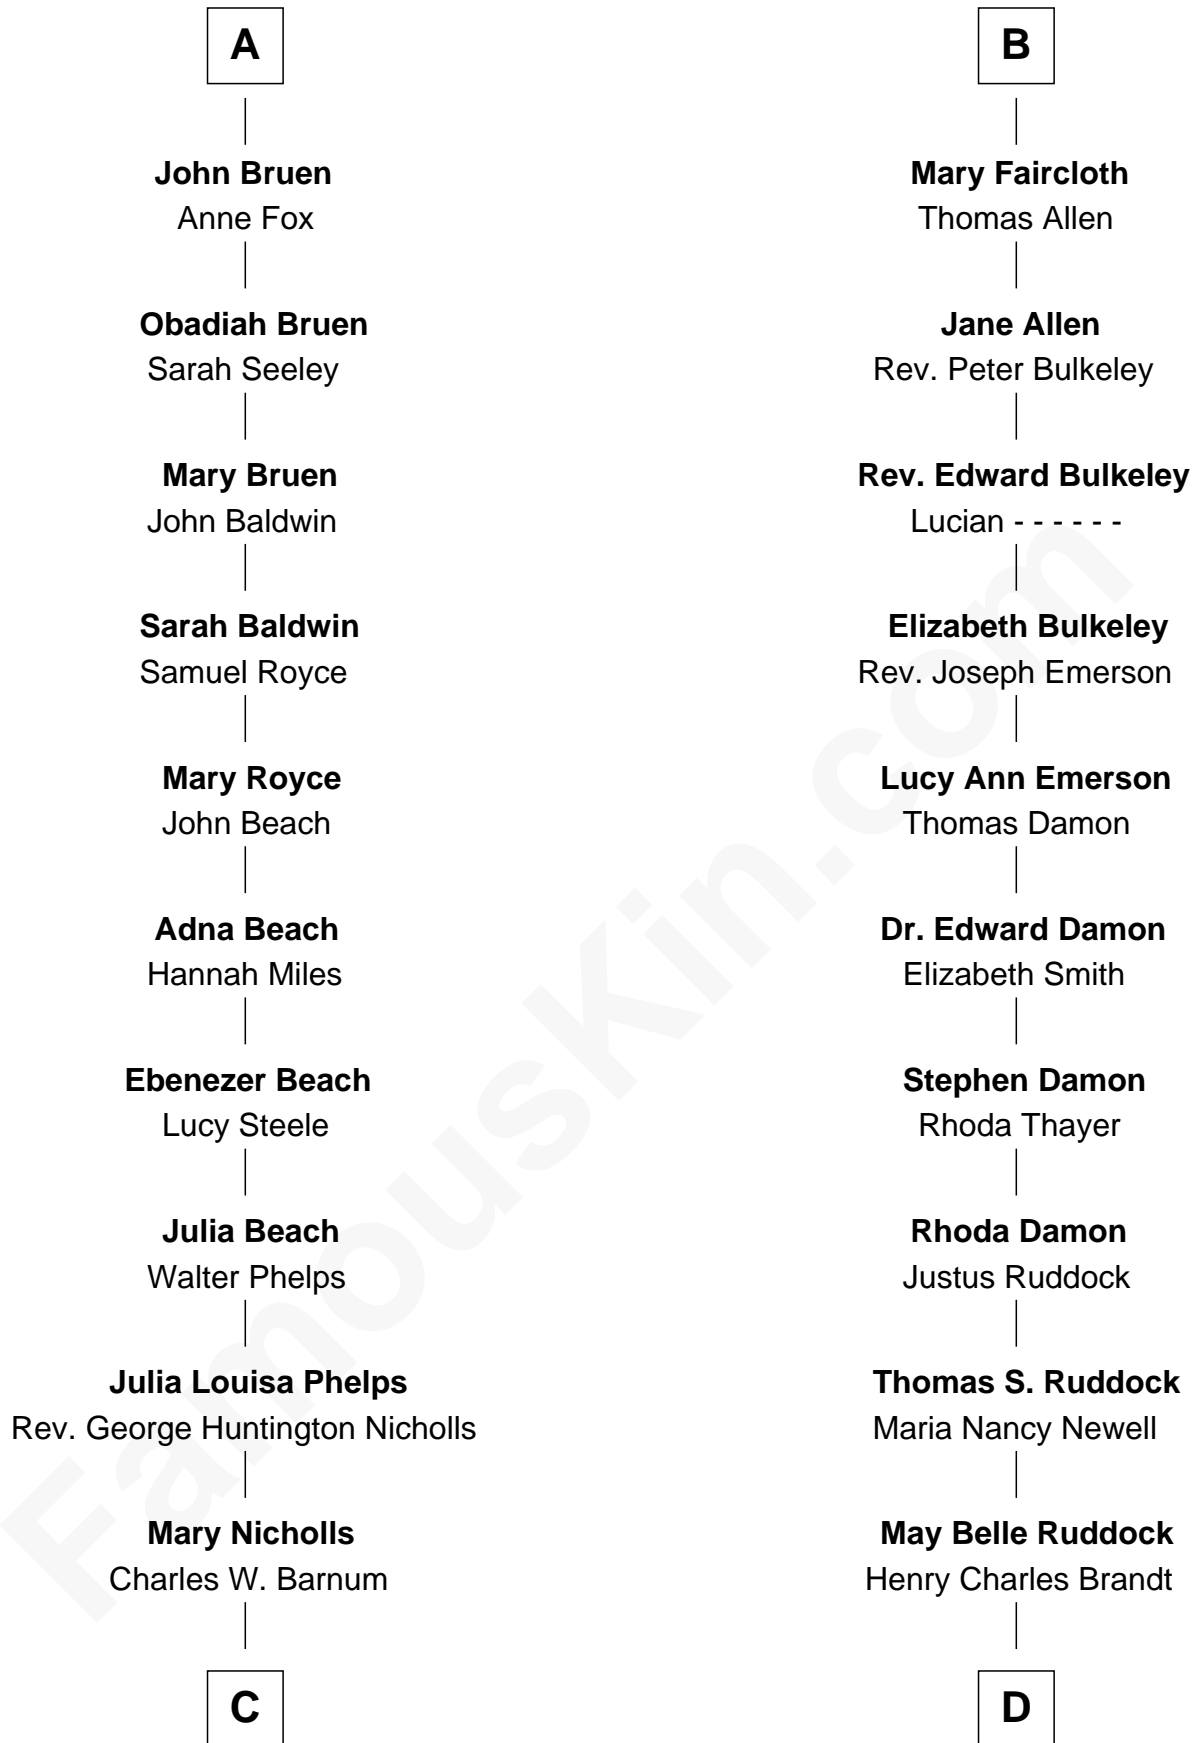

# FamousKin.com Relationship Chart of

**Treat Williams**

*TV & Movie Actor*

19th cousin 1 time removed of

**Sarah Palin**

*9th Governor of Alaska*

**William le Boteler**  
Elizabeth de Havering

Treat Williams photo by [Philipp Wüst](#) ([CC BY SA 3.0 DE](#))