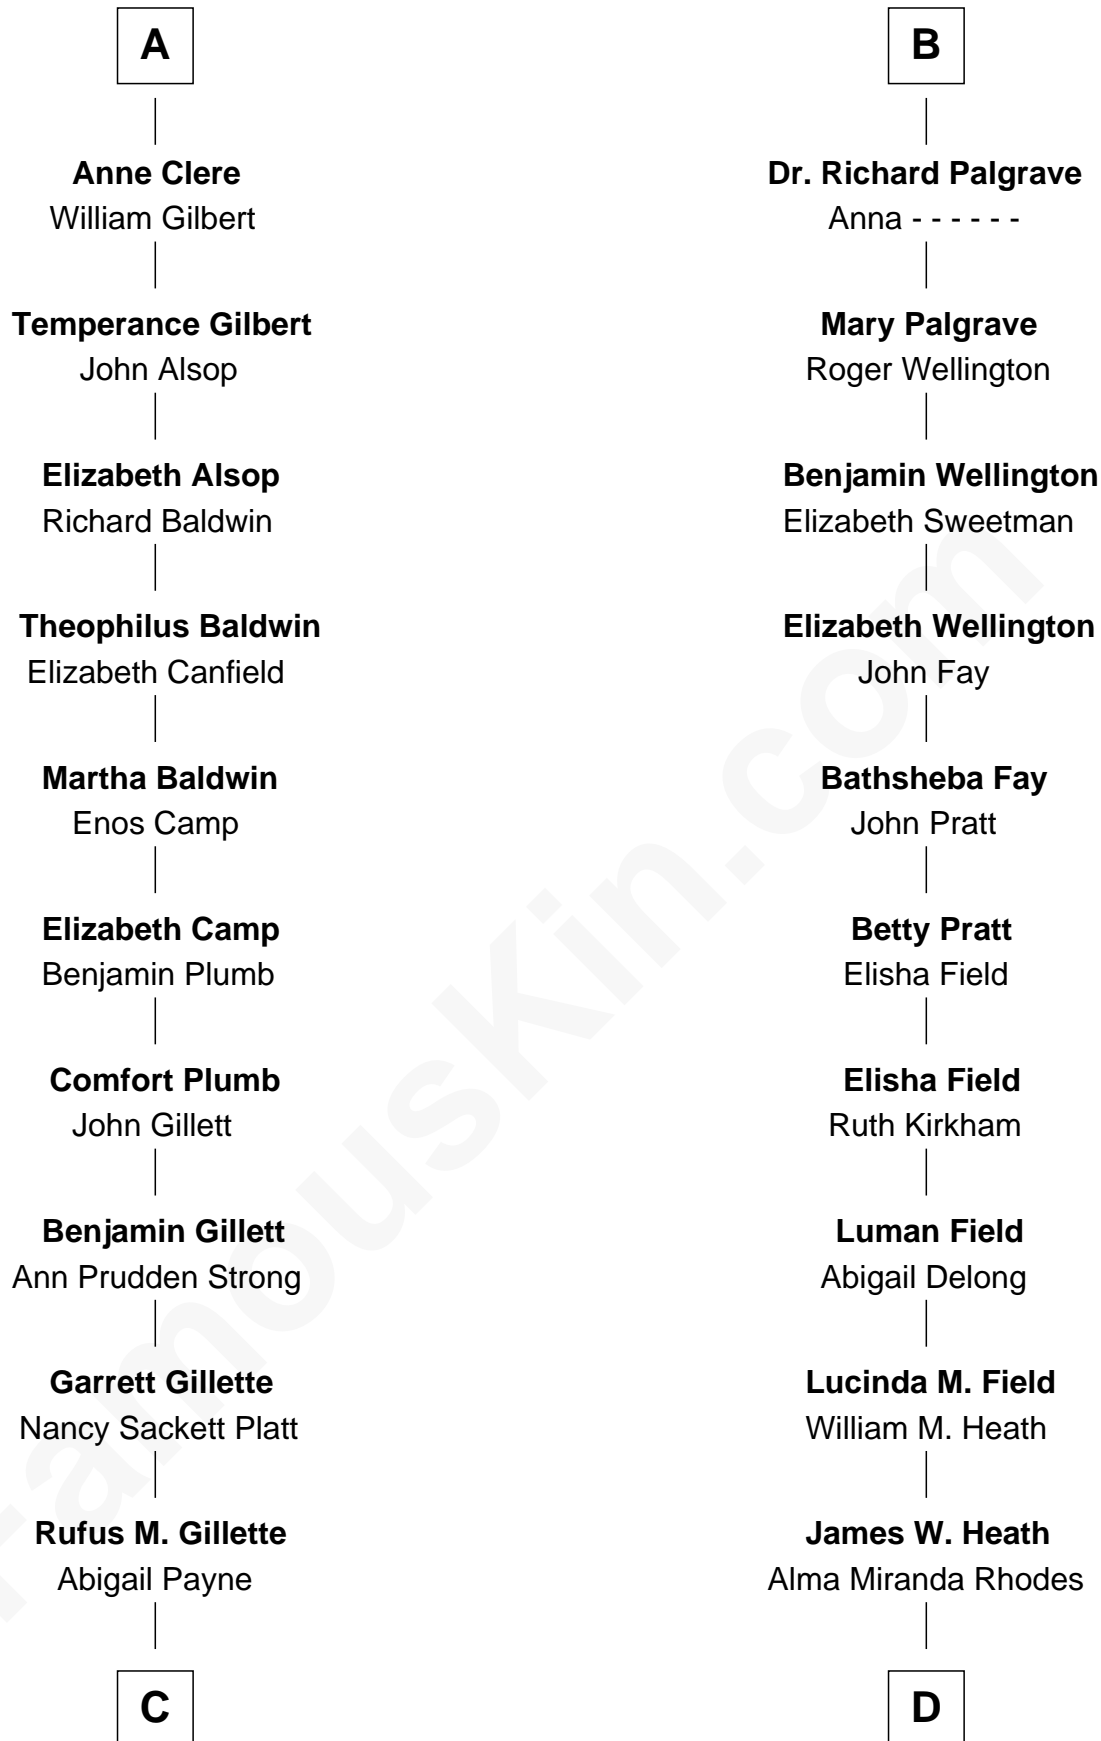

# FamousKin.com Relationship Chart of

**Treat Williams**

*TV & Movie Actor*

20th cousin of

**Sarah Palin**

*9th Governor of Alaska*

**Sir Richard Fitzalan**

Elizabeth de Bohun

**Joan Fitzalan**  
Sir William Beauchamp

**Joan Beauchamp**  
James Butler

**Sir Thomas Butler**  
Anne Hankeford

**Margaret Butler**  
Sir William Boleyn

**Alice Boleyn**  
Sir Robert Clere

**Sir John Clere**  
Anne Tyrrell

**Sir Edmund Clere**  
Frances Fulmerston

**A**

**Elizabeth Fitzalan**  
Sir Robert Goushill

**Elizabeth Goushill**  
Sir Robert Wingfield

**Elizabeth Wingfield**  
Sir William Brandon

**Eleanor Brandon**  
John Glemham

**Anne Glemham**  
Henry Palgrave

**Thomas Palgrave**  
Alice Gunton

**Rev. Edward Palgrave**

**B**

**C**

**Mary Abigail Gillette**  
George Willey Andrew

**Treat Payne Andrew**  
Eleanor Barnum

**Marian Andrew**  
Richard Norman Williams