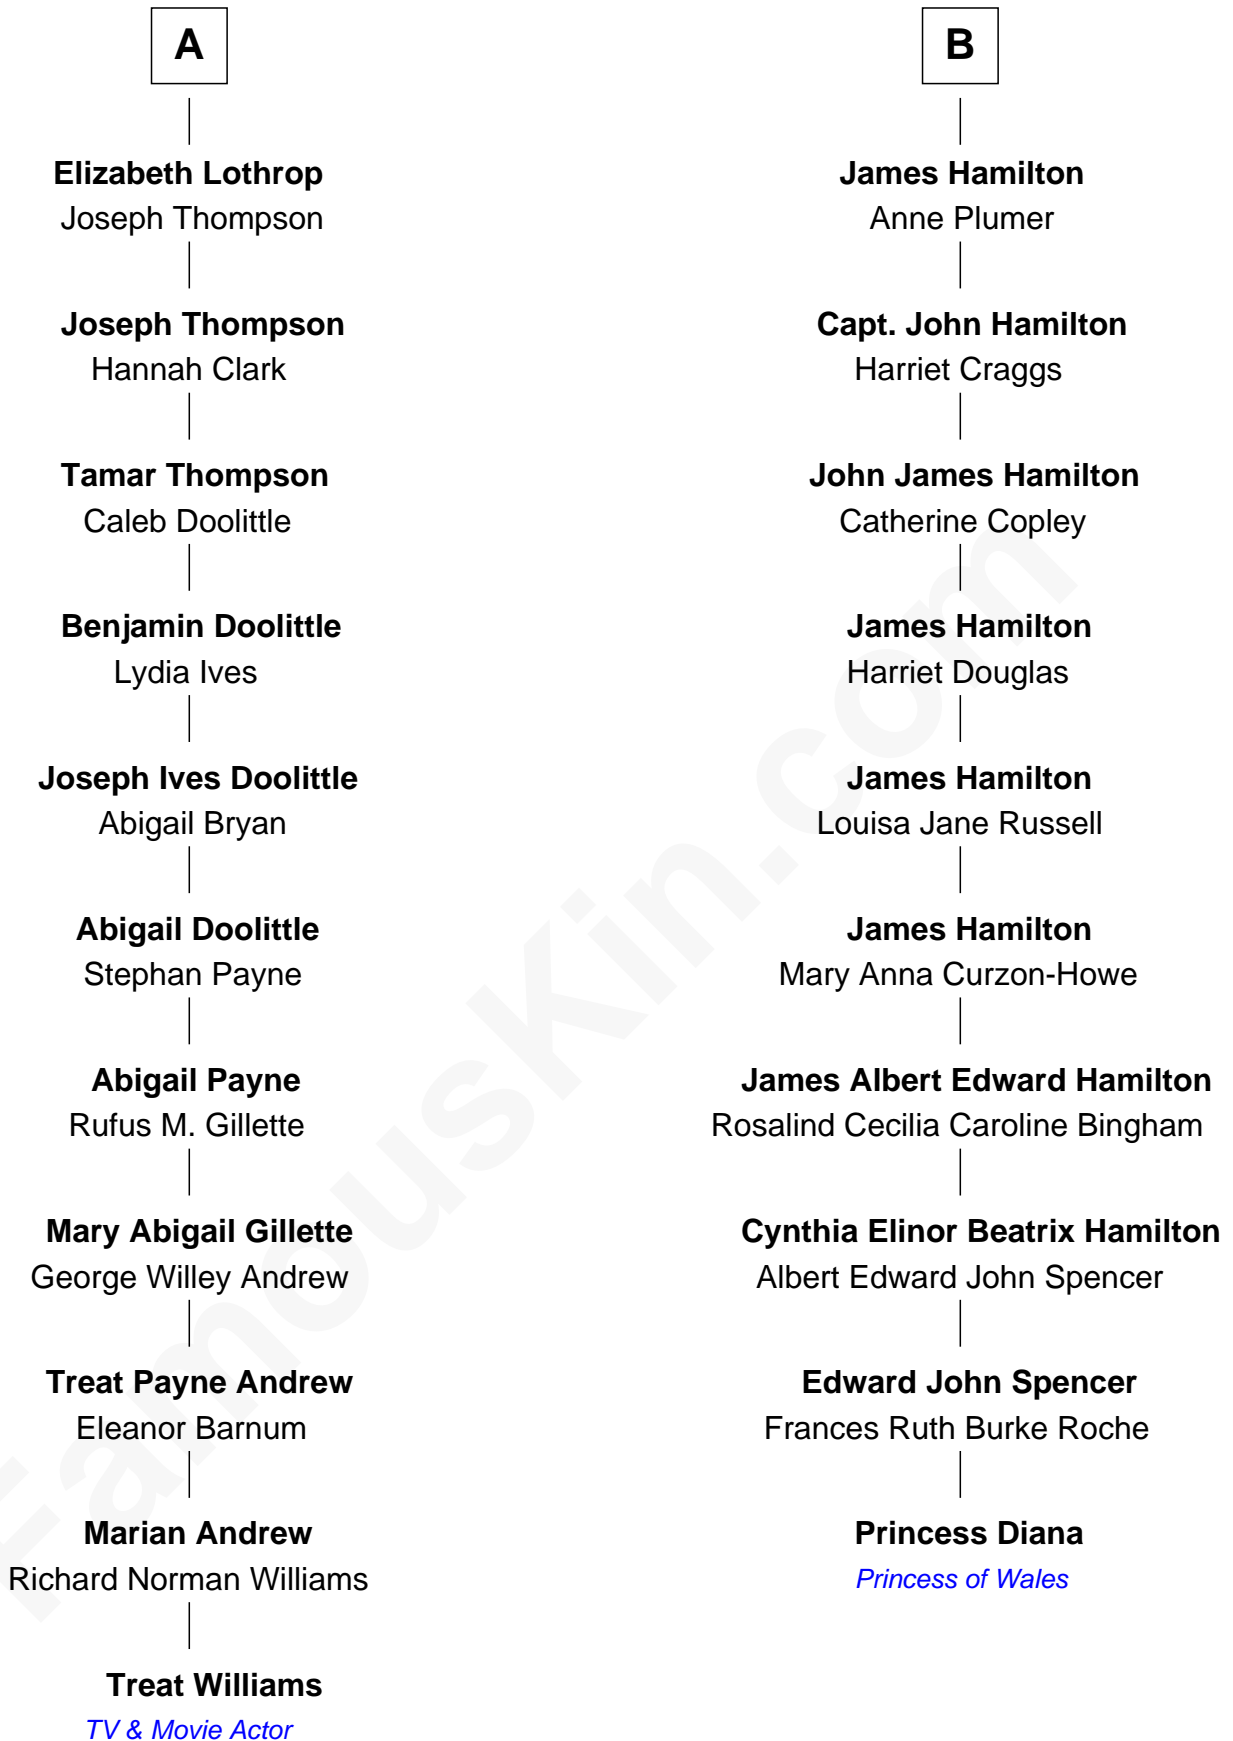

FamousKin.com Relationship Chart of

Treat Williams

TV & Movie Actor

16th cousin 1 time removed of

Princess Diana

Princess of Wales

Sir John Colepepper

Agnes Gainsford

Treat Williams photo by [Philipp Wüst](#) (CC BY SA 3.0 DE)