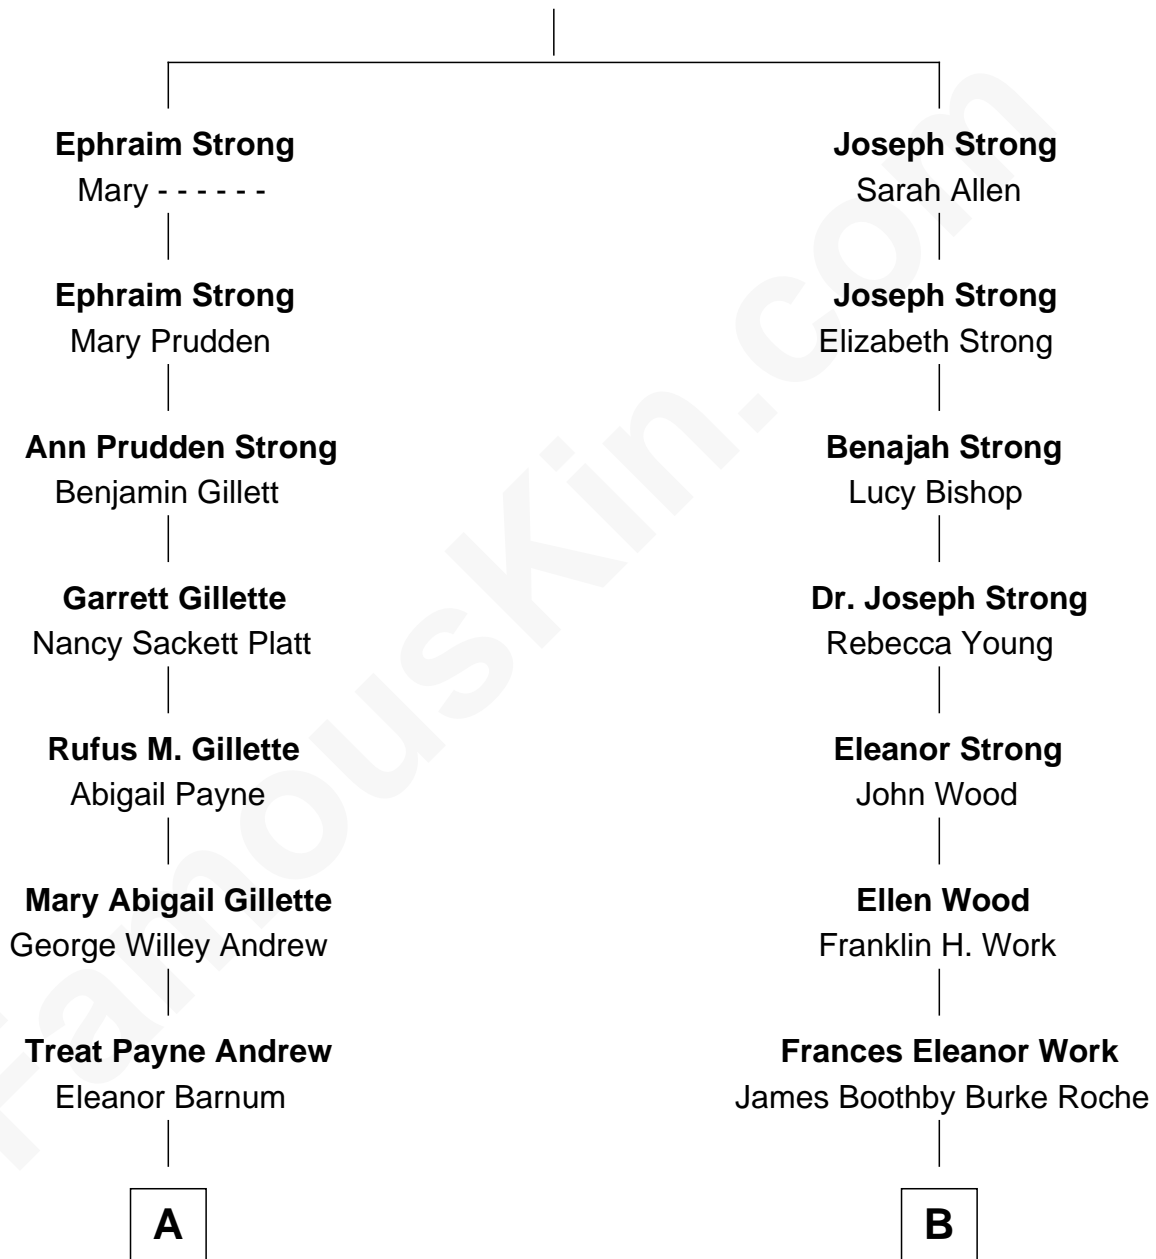

FamousKin.com Relationship Chart of

Treat Williams

TV & Movie Actor

8th cousin 1 time removed of

Princess Diana

Princess of Wales

Thomas Strong

Rachel Holton

FamousKin.com