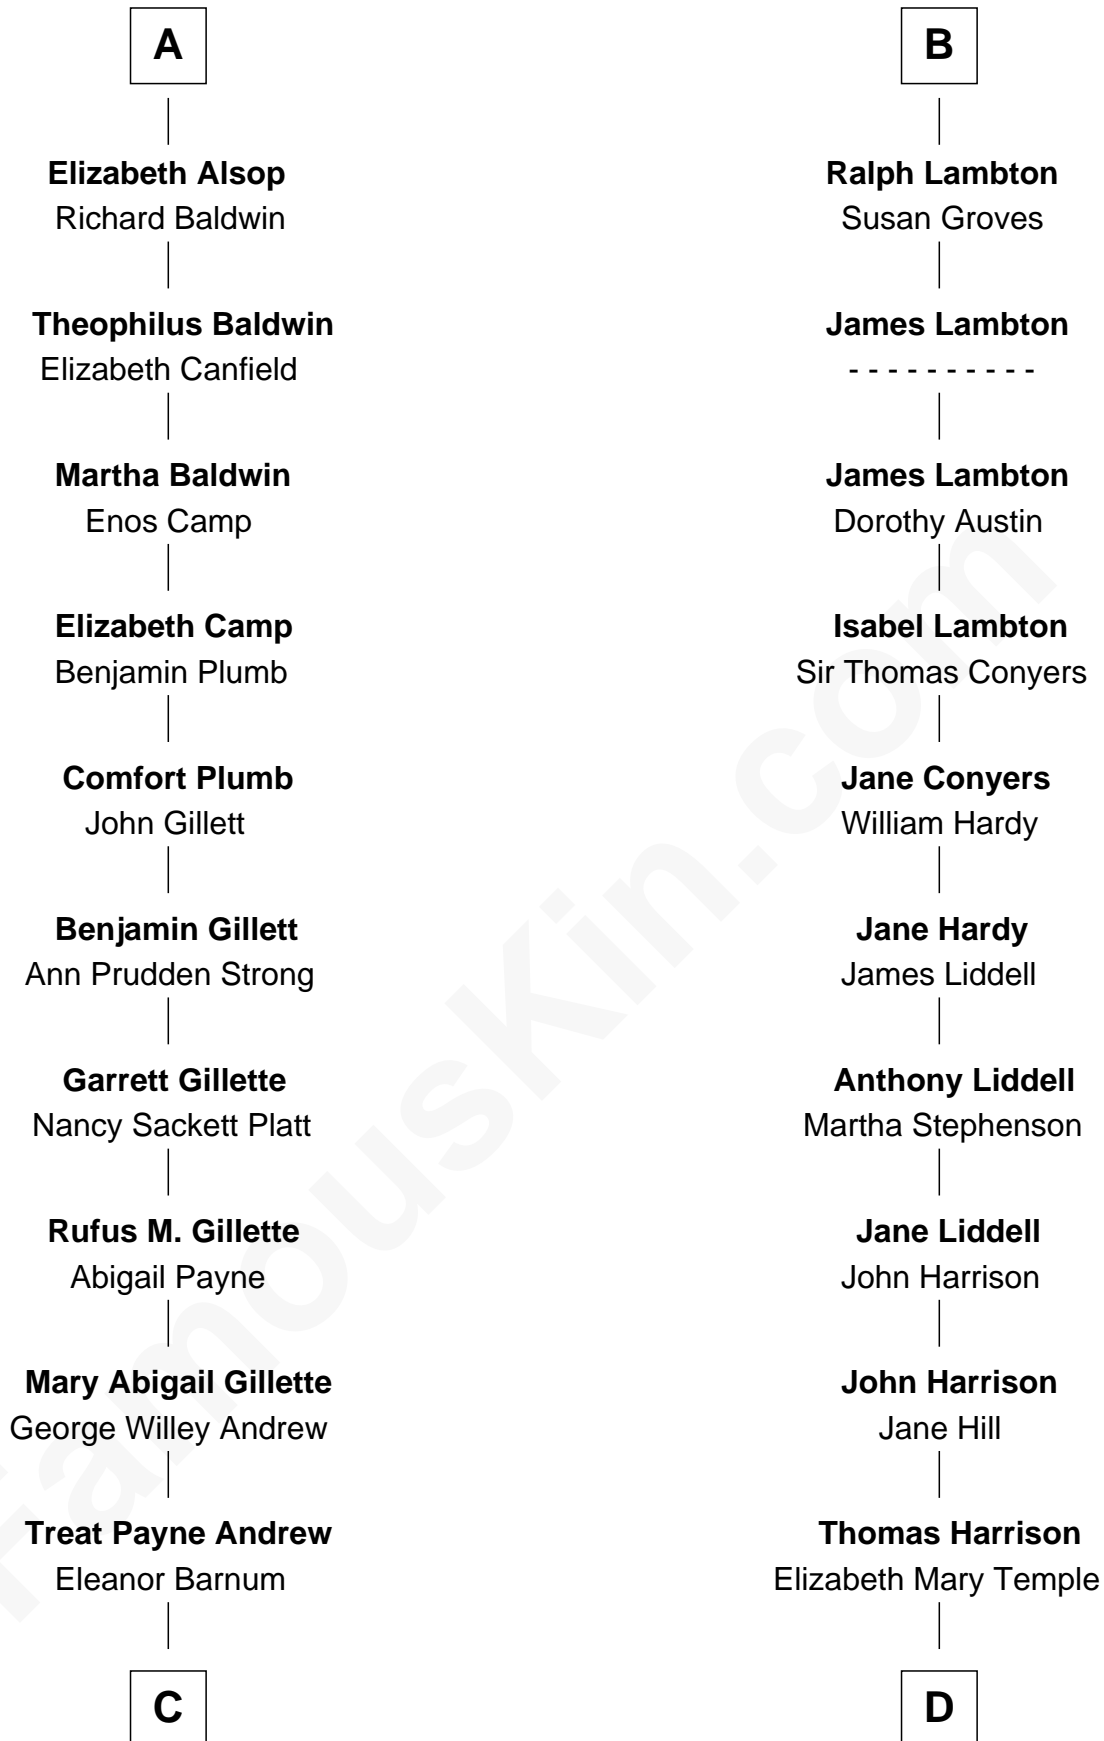

FamousKin.com Relationship Chart of

Treat Williams

TV & Movie Actor

18th cousin 1 time removed of

Catherine Middleton

Princess of Wales

Thomas Morley

Isabel de la Pole

C

Marian Andrew
Richard Norman Williams

Treat Williams
TV & Movie Actor

D

Dorothy Harrison
Ronald John James Goldsmith

Carole Elizabeth Goldsmith
Michael Francis Middleton

Catherine Middleton
Princess of Wales