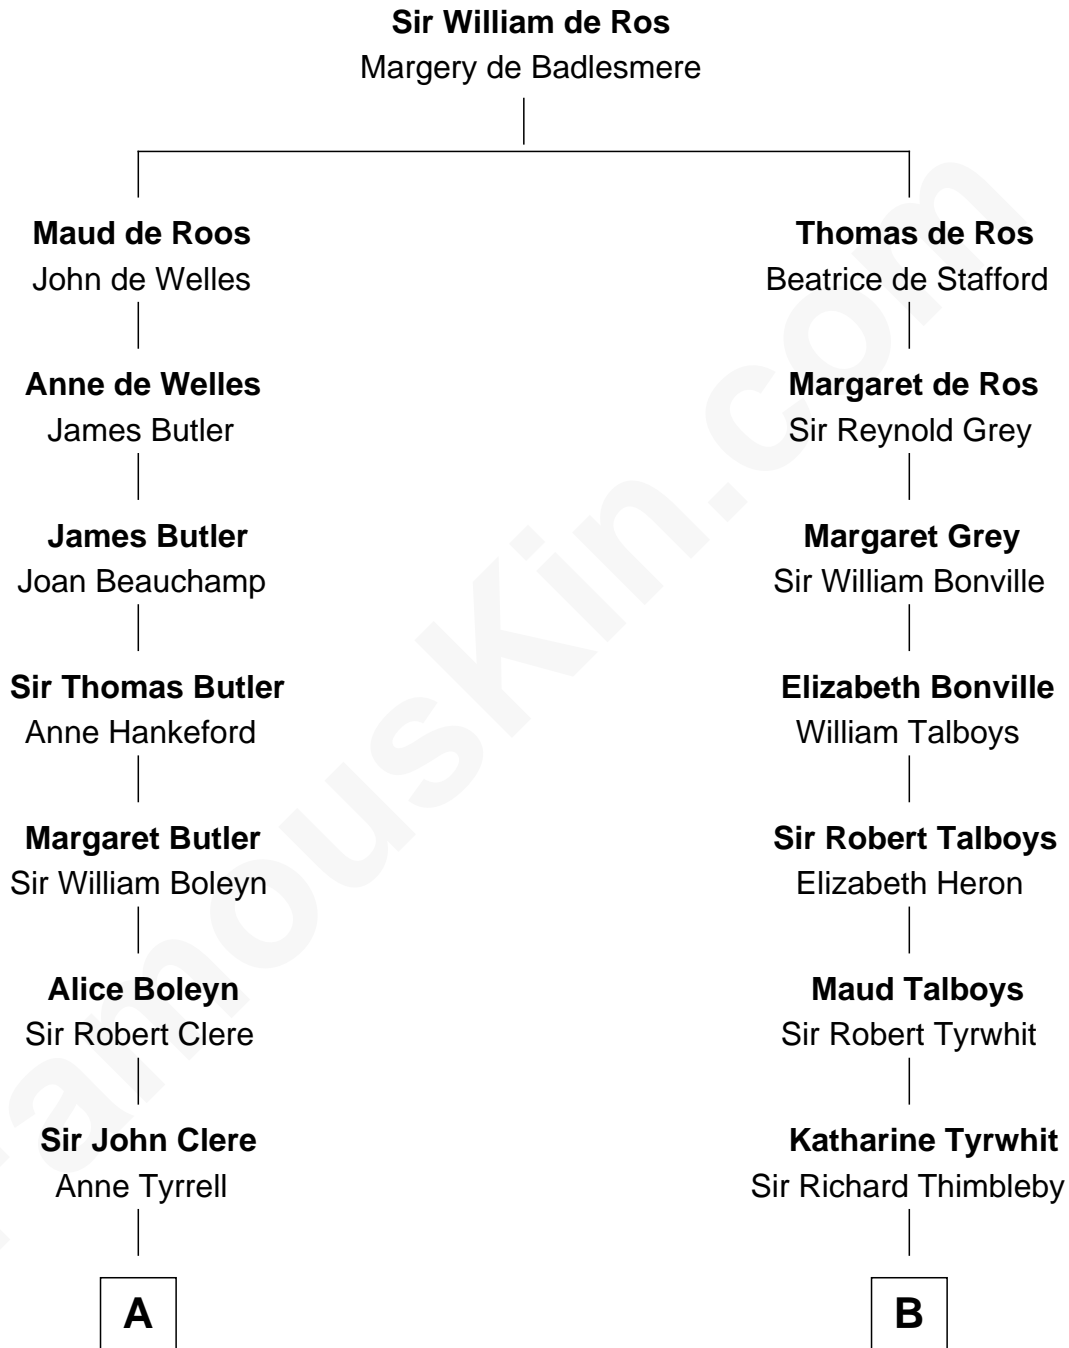

FamousKin.com Relationship Chart of

Treat Williams

TV & Movie Actor

16th cousin 5 times removed of

William Rufus Day

36th U.S. Secretary of State

C

—
Rufus M. Gillette

Abigail Payne

—
Mary Abigail Gillette

George Willey Andrew

—
Treat Payne Andrew

Eleanor Barnum

—
Marian Andrew

Richard Norman Williams

—
Treat Williams