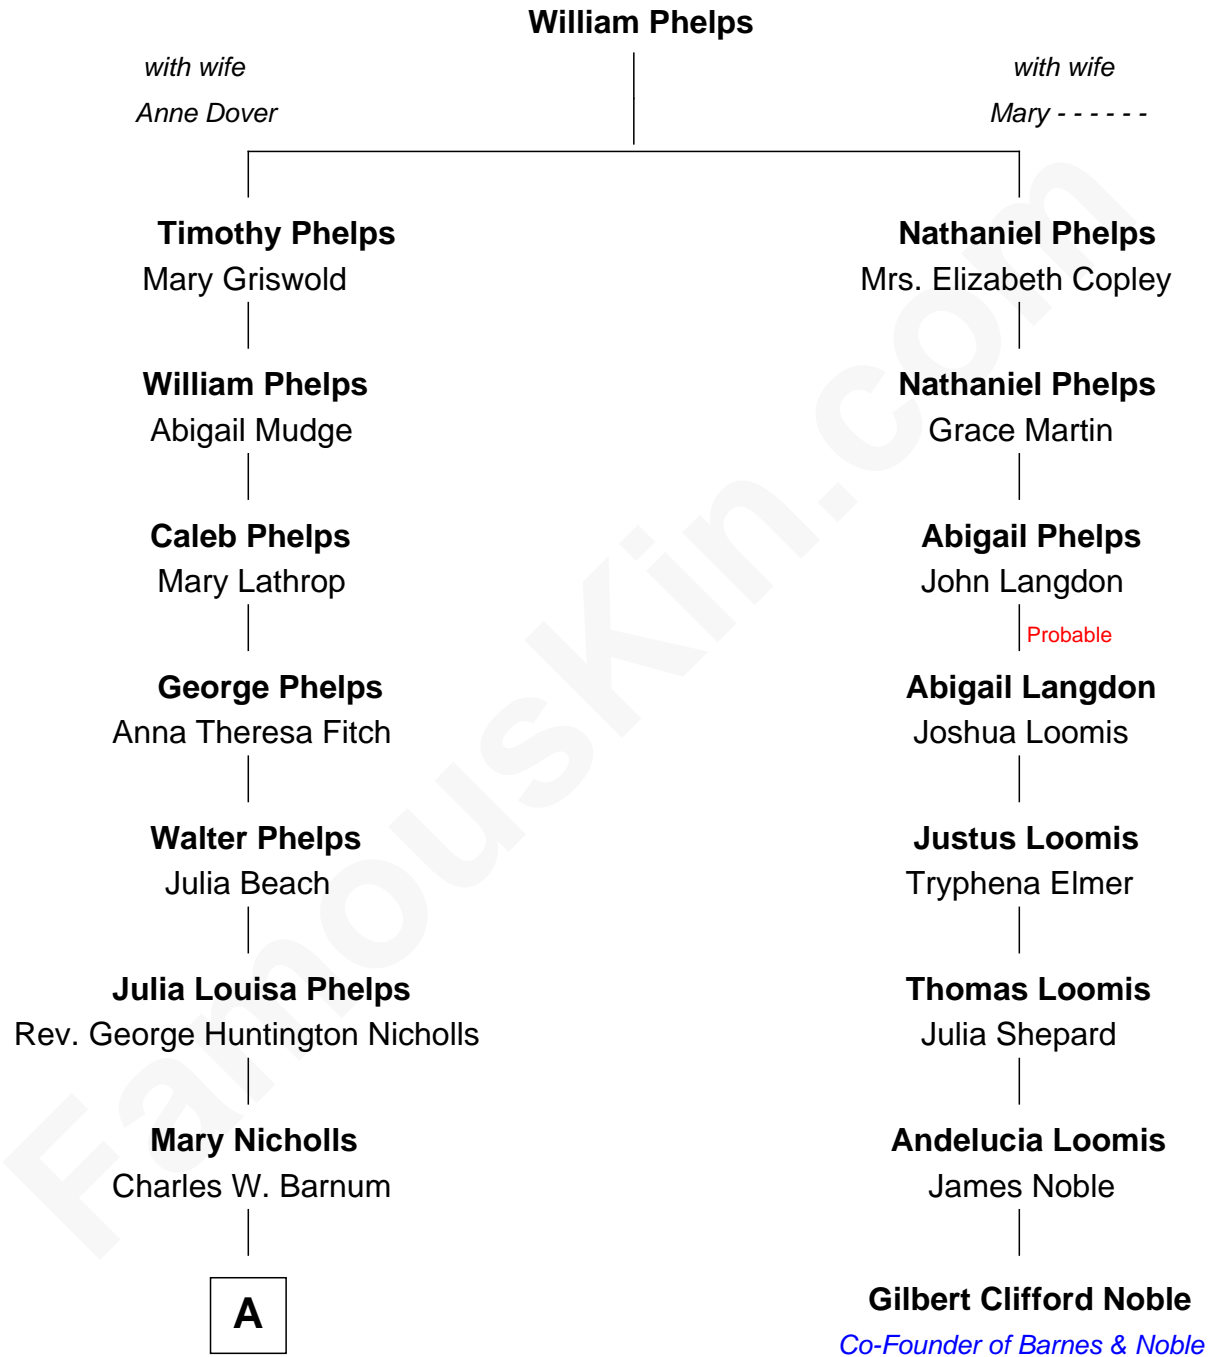

**FamousKin.com**  
**Relationship Chart of**  
**Treat Williams**  
*TV & Movie Actor*

7th cousin 3 times removed of  
**Gilbert Clifford Noble**  
*Co-Founder of Barnes & Noble*

**A**

Richard Nicholls Barnum

Marian Hutchison Cocks

Eleanor Barnum

Treat Payne Andrew

Marian Andrew

Richard Norman Williams

**Treat Williams**

*TV & Movie Actor*

FamousKin.com