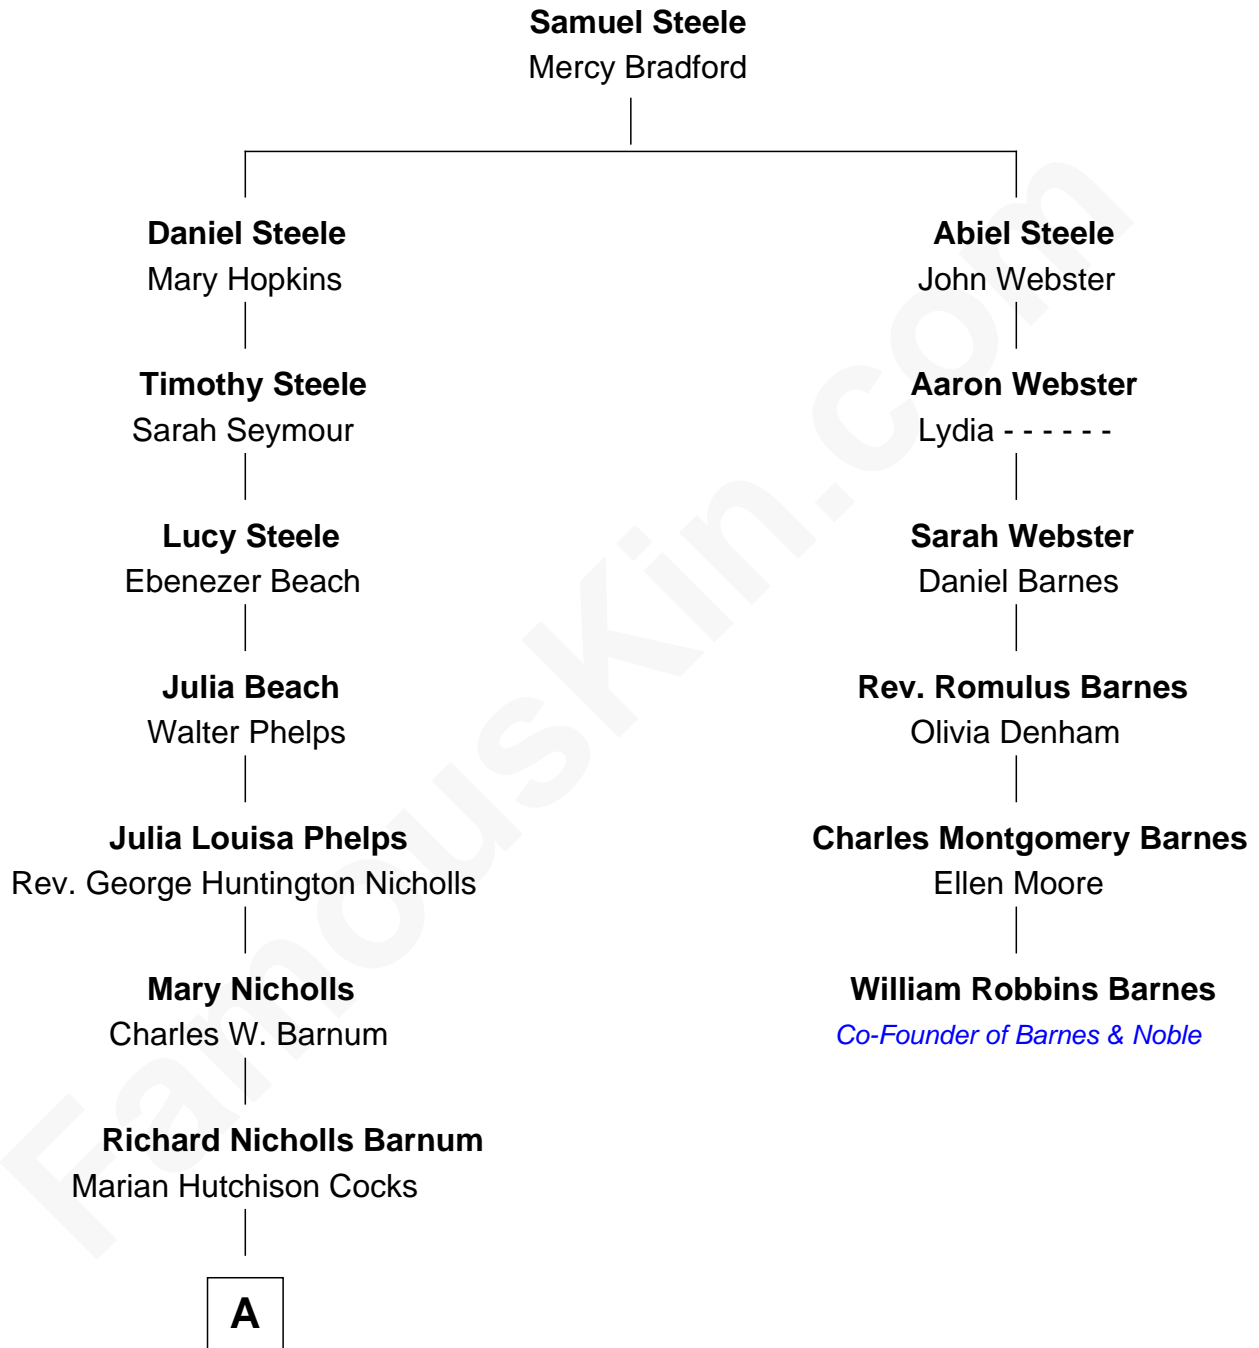

# FamousKin.com Relationship Chart of

**Treat Williams**

*TV & Movie Actor*

5th cousin 4 times removed of

**William Robbins Barnes**

*Co-Founder of Barnes & Noble*

**A**

—  
**Eleanor Barnum**  
Treat Payne Andrew

—  
**Marian Andrew**  
Richard Norman Williams

—  
**Treat Williams**  
*TV & Movie Actor*

FamousKin.com