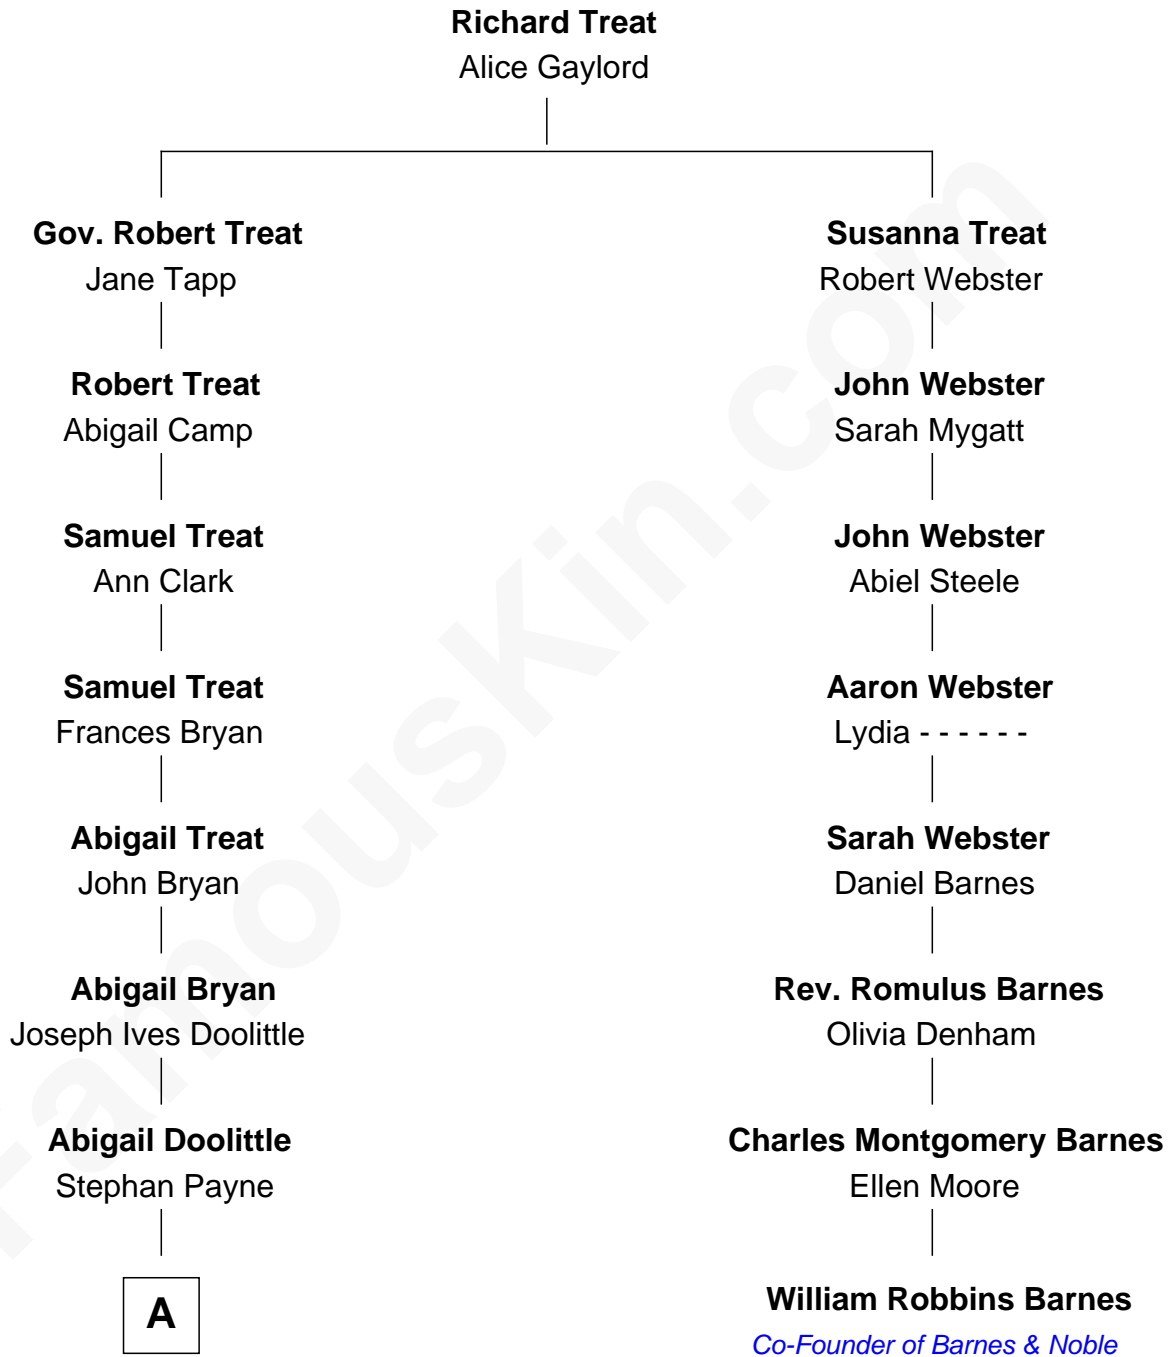

FamousKin.com Relationship Chart of

Treat Williams

TV & Movie Actor

7th cousin 4 times removed of

William Robbins Barnes

Co-Founder of Barnes & Noble

A

—
Abigail Payne
Rufus M. Gillette

—
Mary Abigail Gillette
George Willey Andrew

—
Treat Payne Andrew
Eleanor Barnum

—
Marian Andrew
Richard Norman Williams

—
Treat Williams
TV & Movie Actor