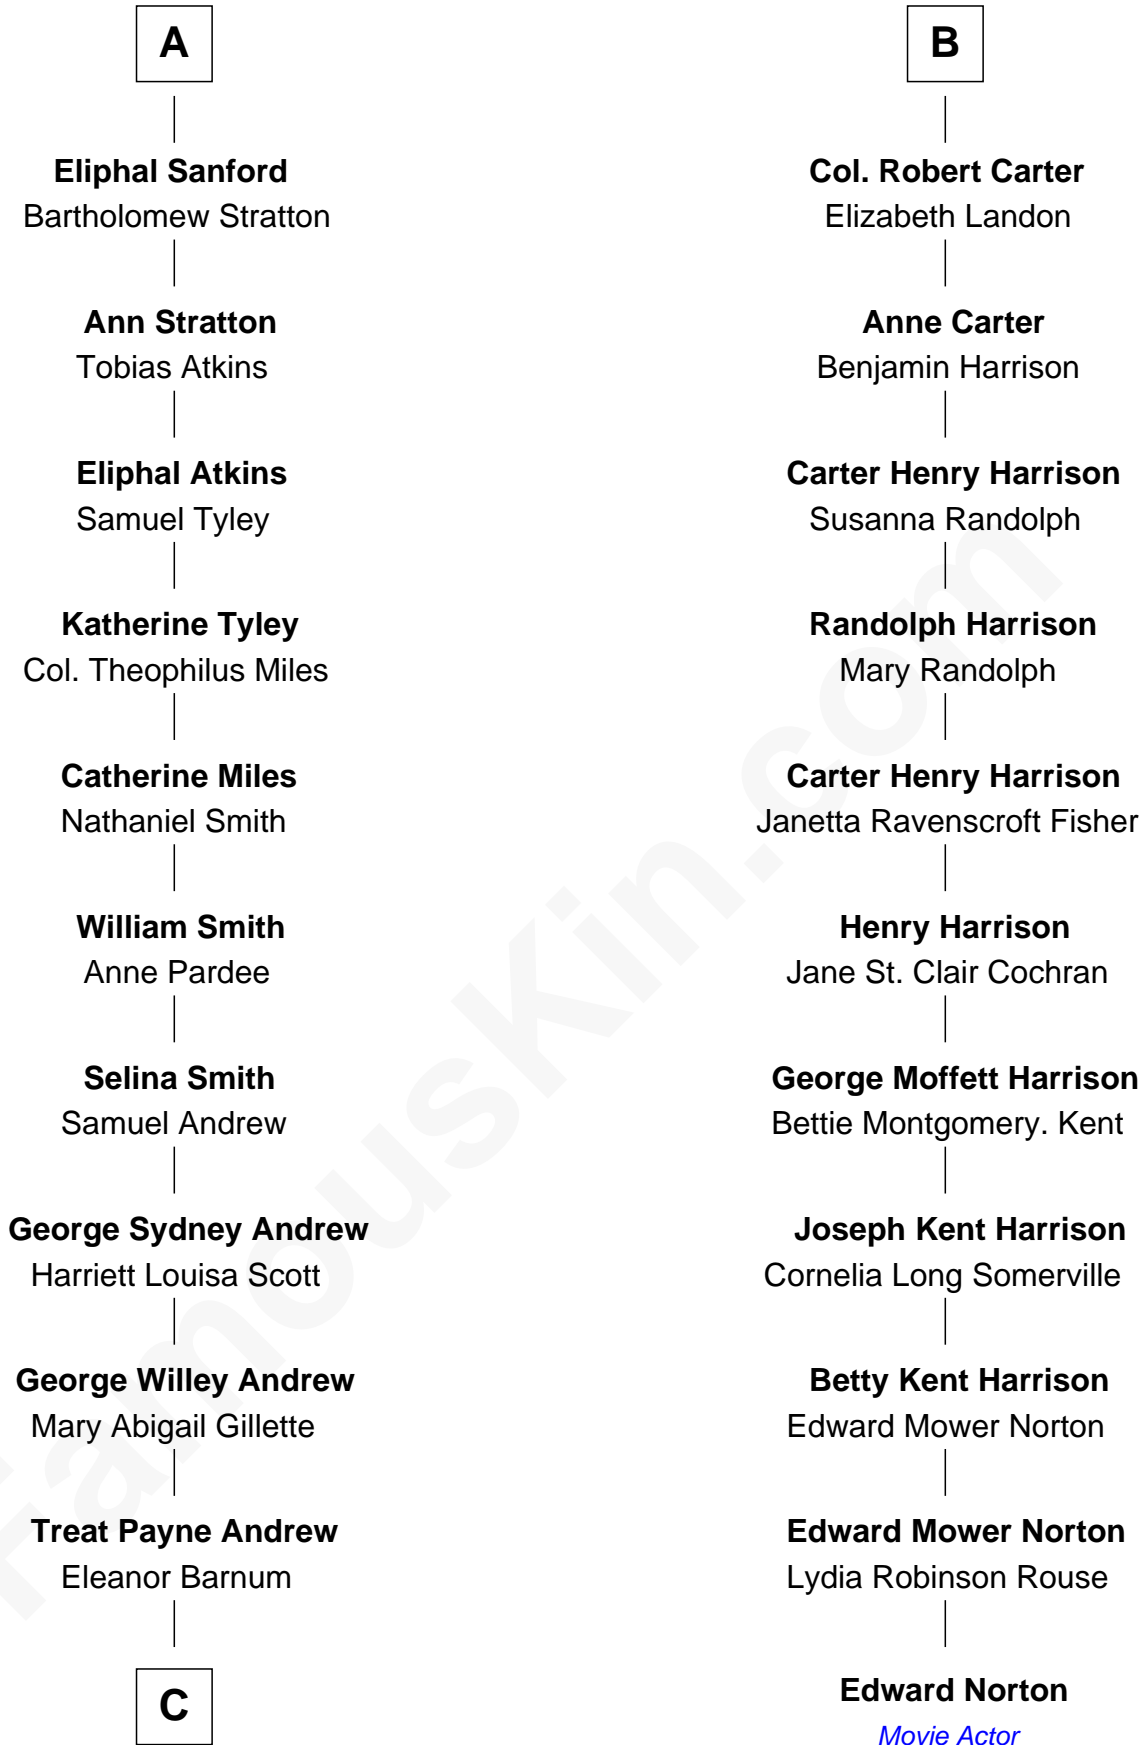

FamousKin.com Relationship Chart of

Treat Williams

TV & Movie Actor

17th cousin 1 time removed of

Edward Norton

Movie Actor

Sir Thomas Blount

Margaret de Gresley

Sir Thomas Blount

Agnes Hawley

Anne Blount

William Marbury

Robert Marbury

Katherine Williamson

William Marbury

Agnes Lenton

Helena Byron

Sir William Blount

Margaret Echyngham

Elizabeth Blount

Sir Andrews de Windsor

Edith Windsor

George Ludlow

Thomas Ludlow

Jane Pyle

Gabriel Ludlow

Phillis - - - - -

Sarah Ludlow

Col. John Carter

B

C

—
Marian Andrew
Richard Norman Williams