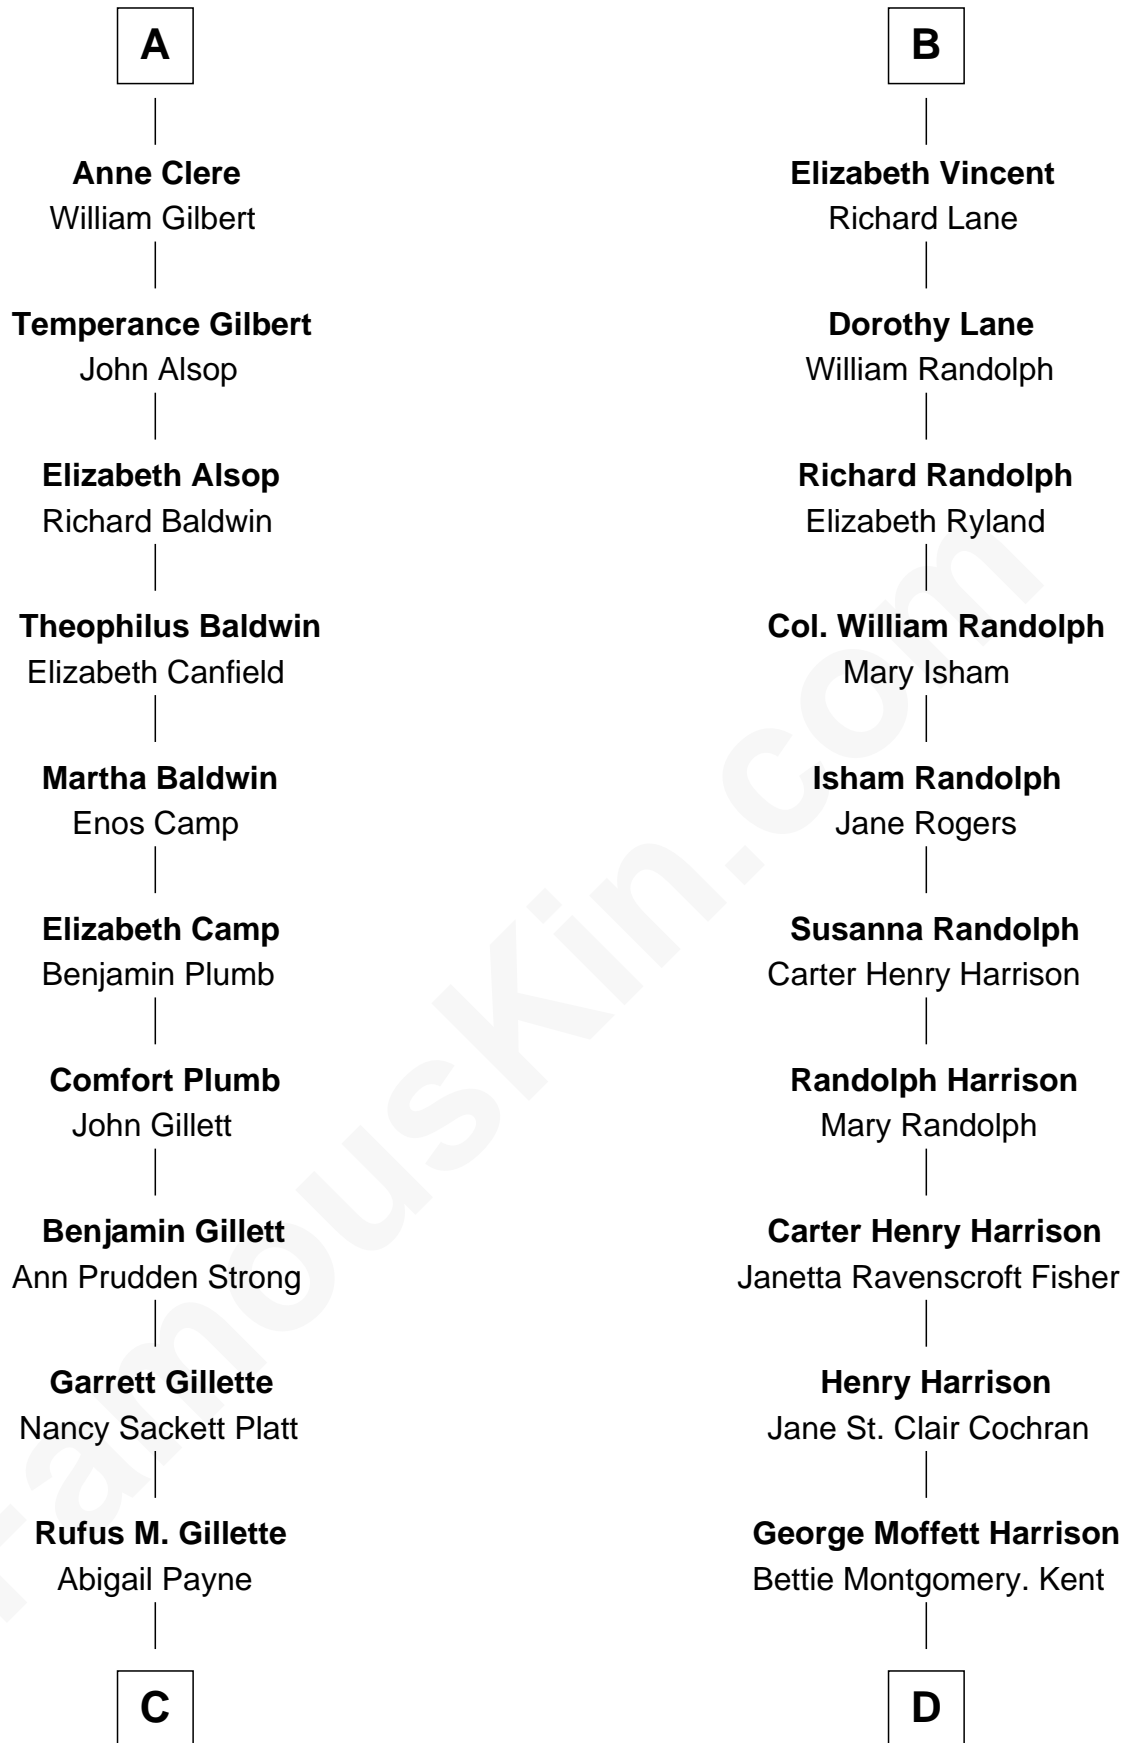

FamousKin.com Relationship Chart of

Treat Williams

TV & Movie Actor

20th cousin of

Edward Norton

Movie Actor

Sir Richard Fitzalan

Elizabeth de Bohun

C

Mary Abigail Gillette
George Willey Andrew

Treat Payne Andrew
Eleanor Barnum

Marian Andrew
Richard Norman Williams

Treat Williams
TV & Movie Actor

D

Joseph Kent Harrison
Cornelia Long Somerville

Betty Kent Harrison
Edward Mower Norton