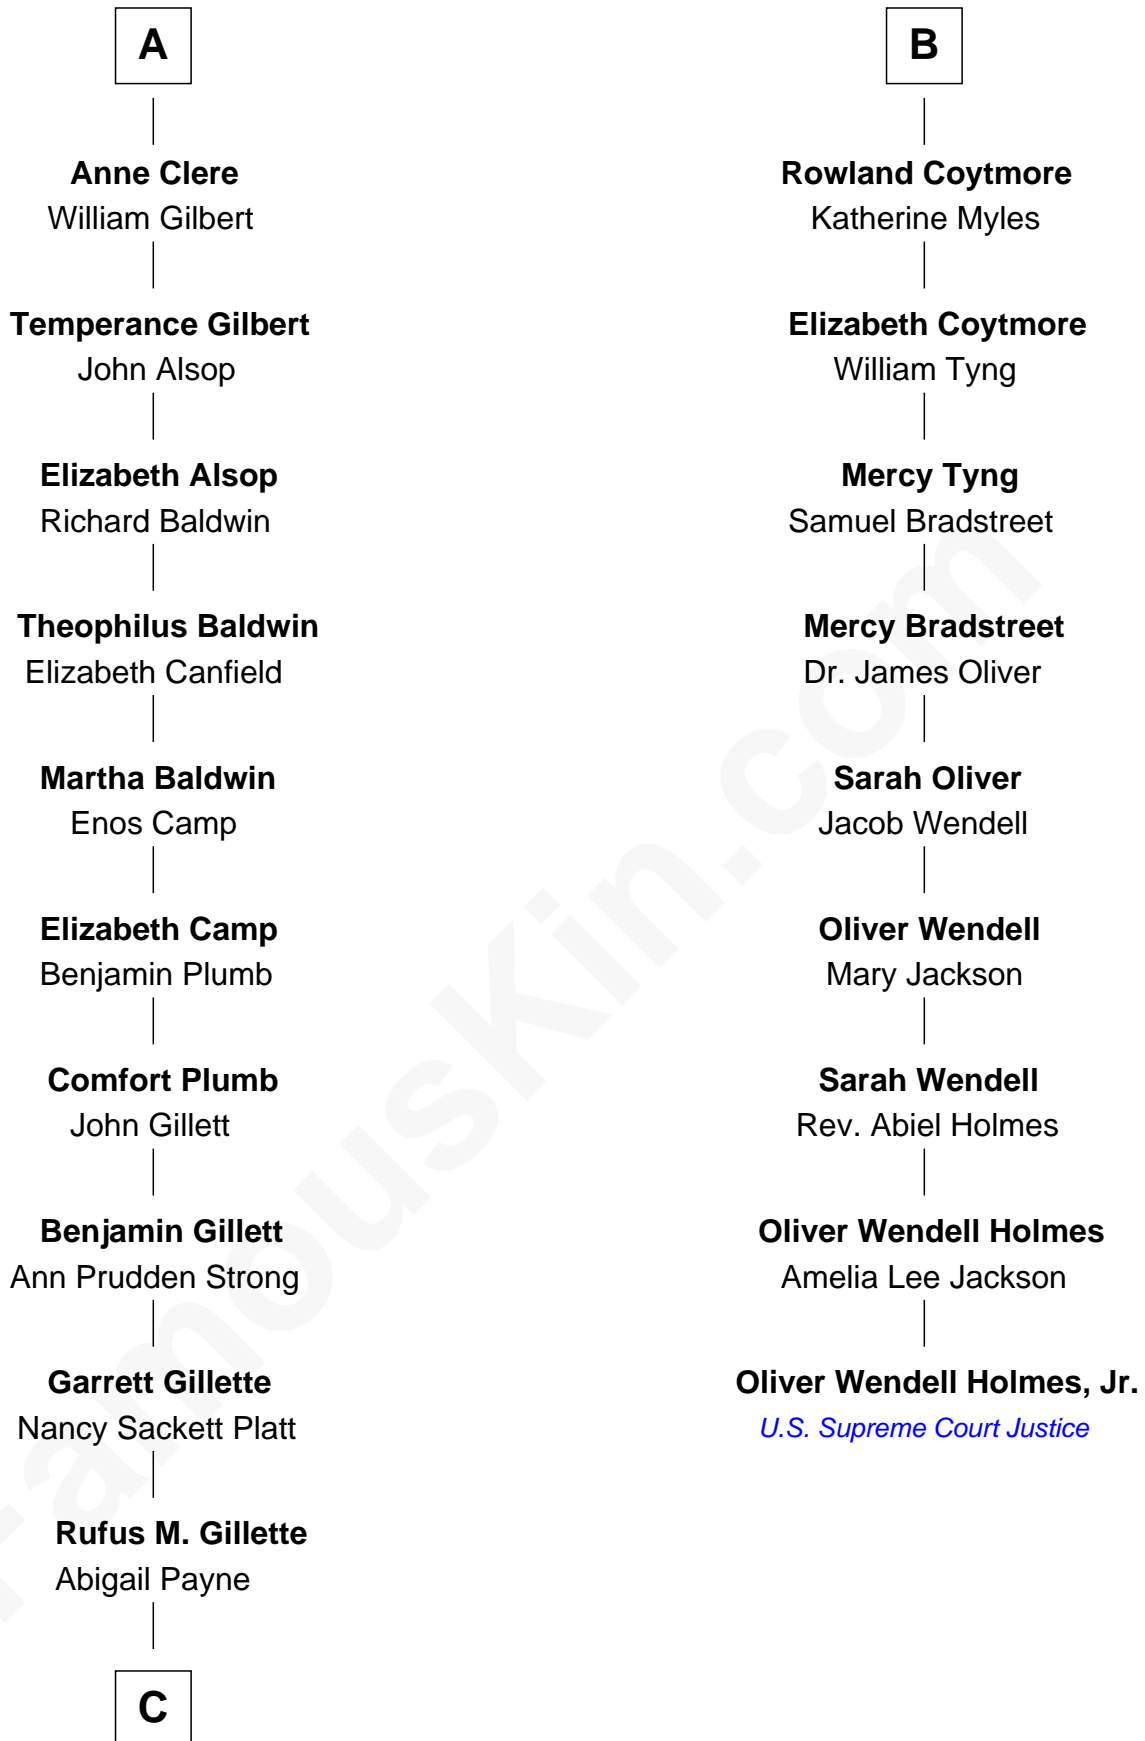

FamousKin.com Relationship Chart of

Treat Williams

TV & Movie Actor

15th cousin 5 times removed of

Oliver Wendell Holmes, Jr.

U.S. Supreme Court Justice

Sir Richard Fitzalan

Elizabeth de Bohun

C

—
Mary Abigail Gillette
George Willey Andrew

—
Treat Payne Andrew
Eleanor Barnum

—
Marian Andrew
Richard Norman Williams

—
Treat Williams
TV & Movie Actor

FamousKin.com