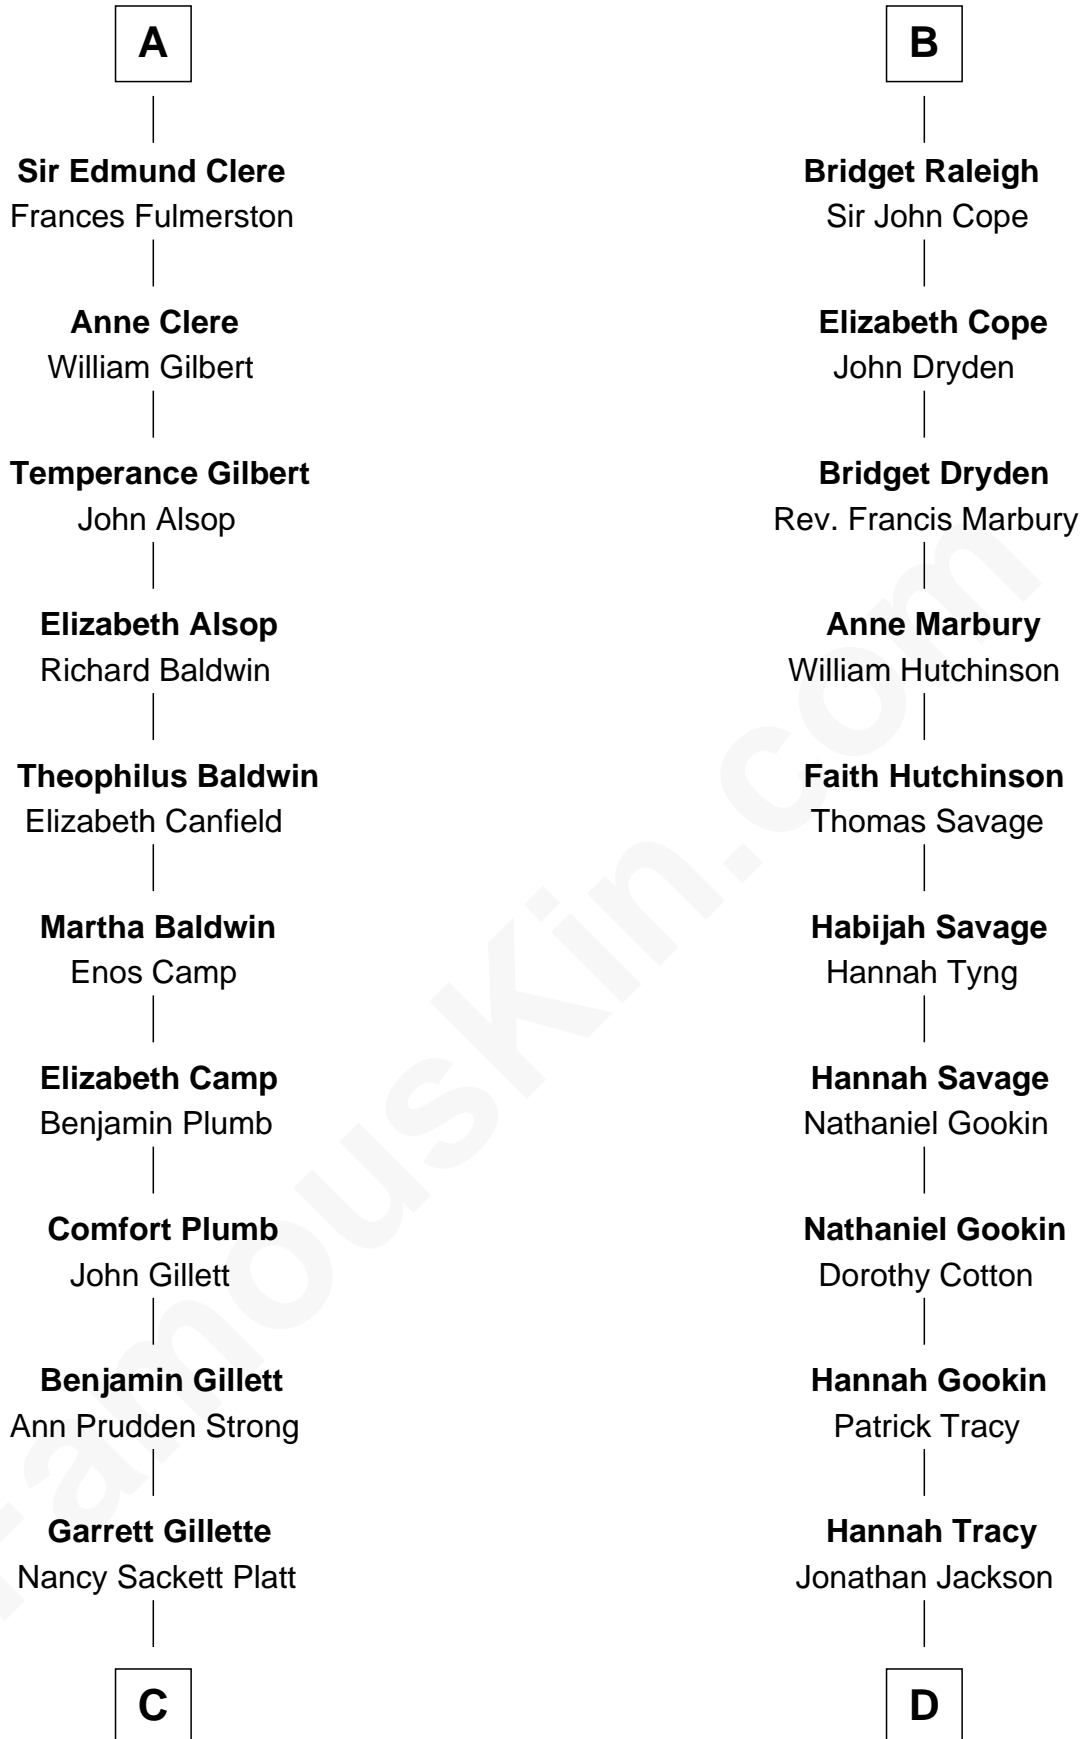

FamousKin.com Relationship Chart of

Treat Williams

TV & Movie Actor

19th cousin 2 times removed of

Oliver Wendell Holmes, Jr.

U.S. Supreme Court Justice

C

Rufus M. Gillette

Abigail Payne

Mary Abigail Gillette

George Willey Andrew

Treat Payne Andrew

Eleanor Barnum

Marian Andrew

Richard Norman Williams

Treat Williams