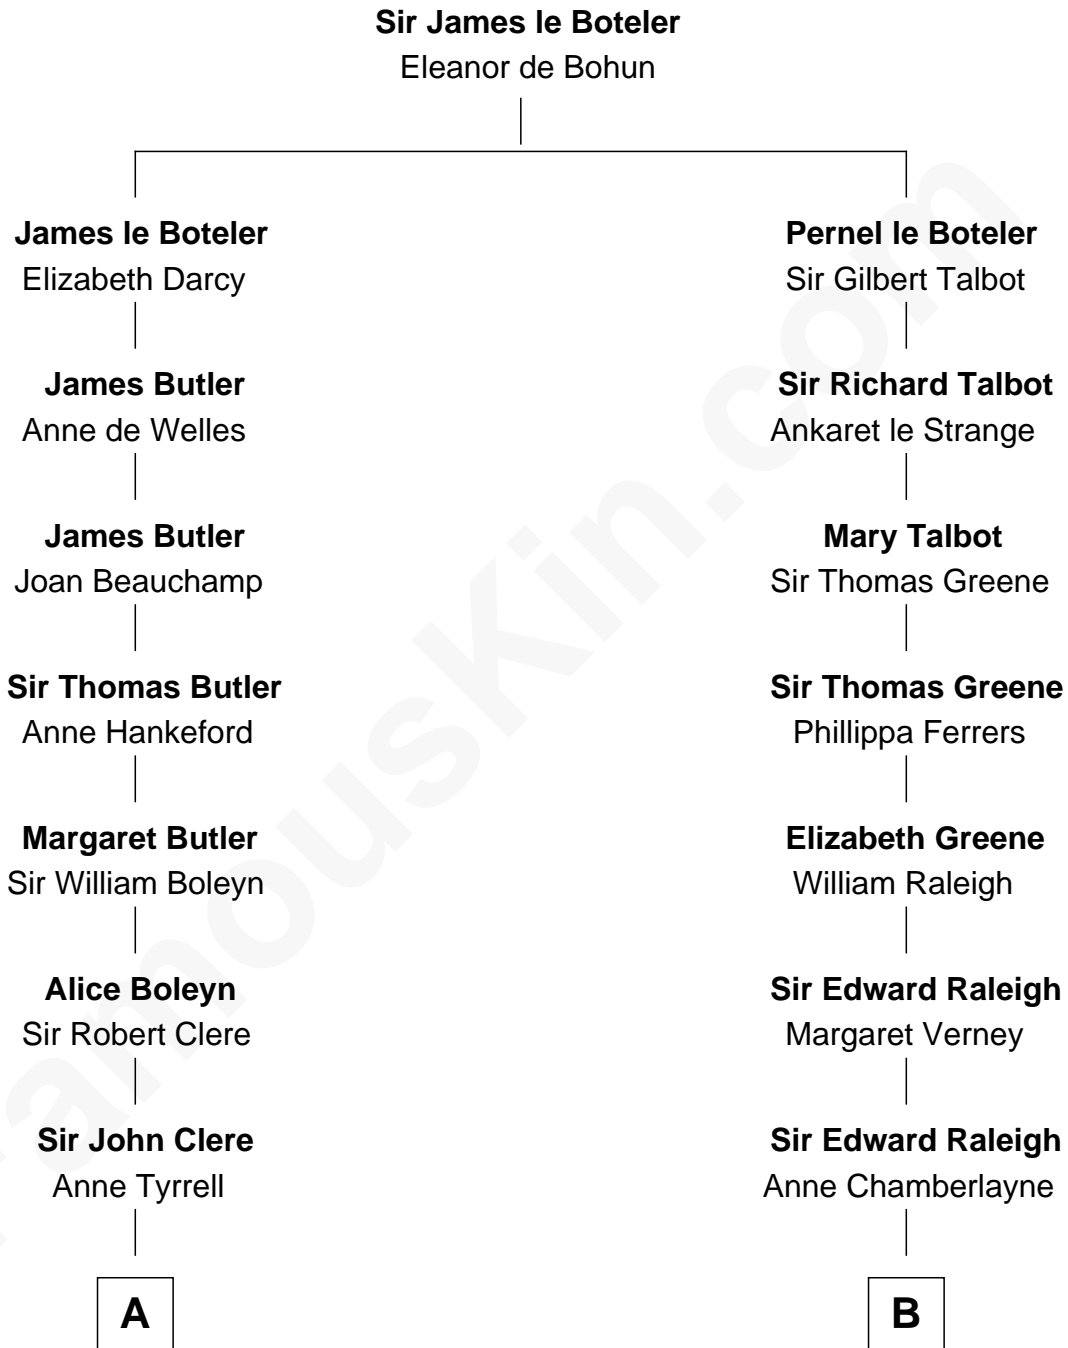

FamousKin.com Relationship Chart of

Treat Williams

TV & Movie Actor

19th cousin 2 times removed of

Oliver Wendell Holmes, Jr.

U.S. Supreme Court Justice

C

Rufus M. Gillette

Abigail Payne

Mary Abigail Gillette

George Willey Andrew

Treat Payne Andrew

Eleanor Barnum

Marian Andrew

Richard Norman Williams

Treat Williams