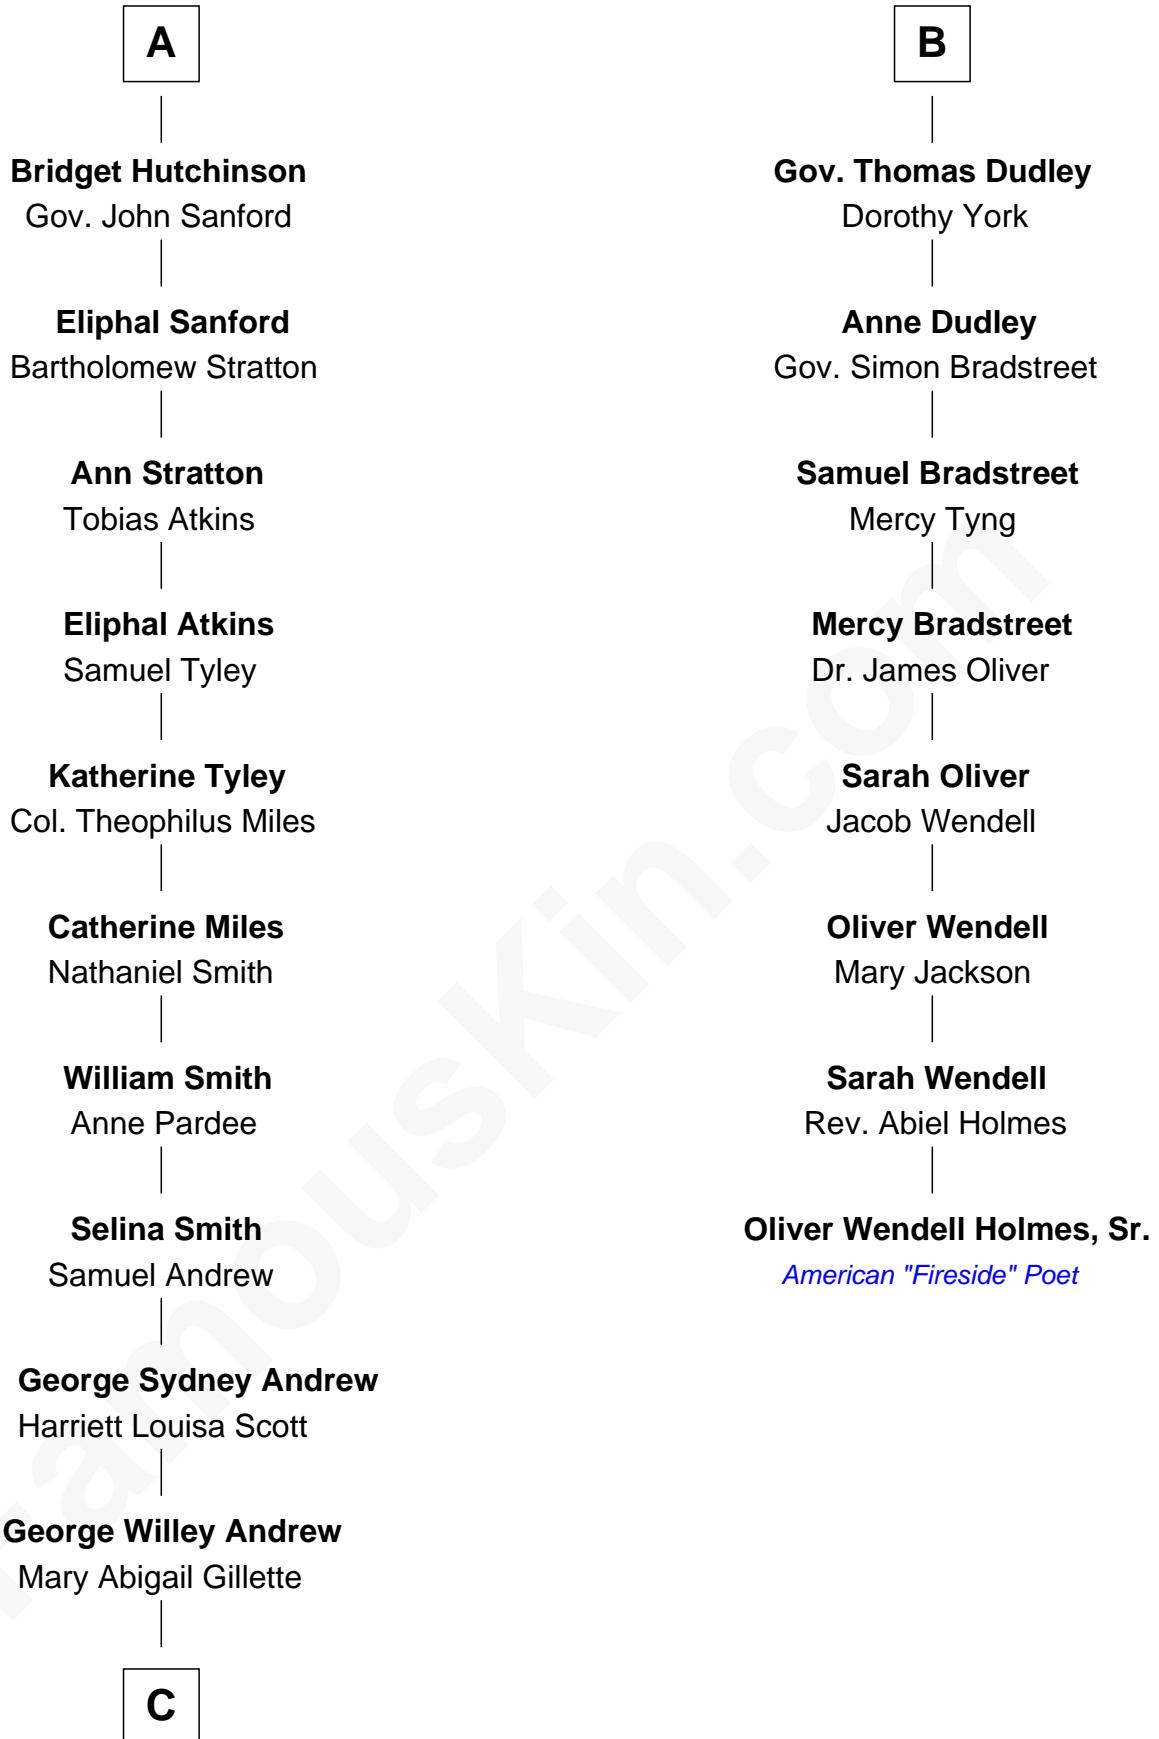

FamousKin.com Relationship Chart of

Treat Williams

TV & Movie Actor

14th cousin 5 times removed of

Oliver Wendell Holmes, Sr.

American "Fireside" Poet

Sir Walter Blount

Sancha de Ayala

Sir Thomas Blount

Margaret de Gresley

Sir Thomas Blount

Agnes Hawley

Anne Blount

William Marbury

Robert Marbury

Katherine Williamson

Sir John Sutton

Sir John Sutton

Elizabeth Berkeley

Sir Edmund Sutton

Joyce Tiptoft

Sir Edward Sutton

Cecily Willoughby

Sir John Sutton

Cecily Grey

Sir Henry Dudley

----- Ashton

Probable

Roger Dudley

Susanna Thorne

B

C