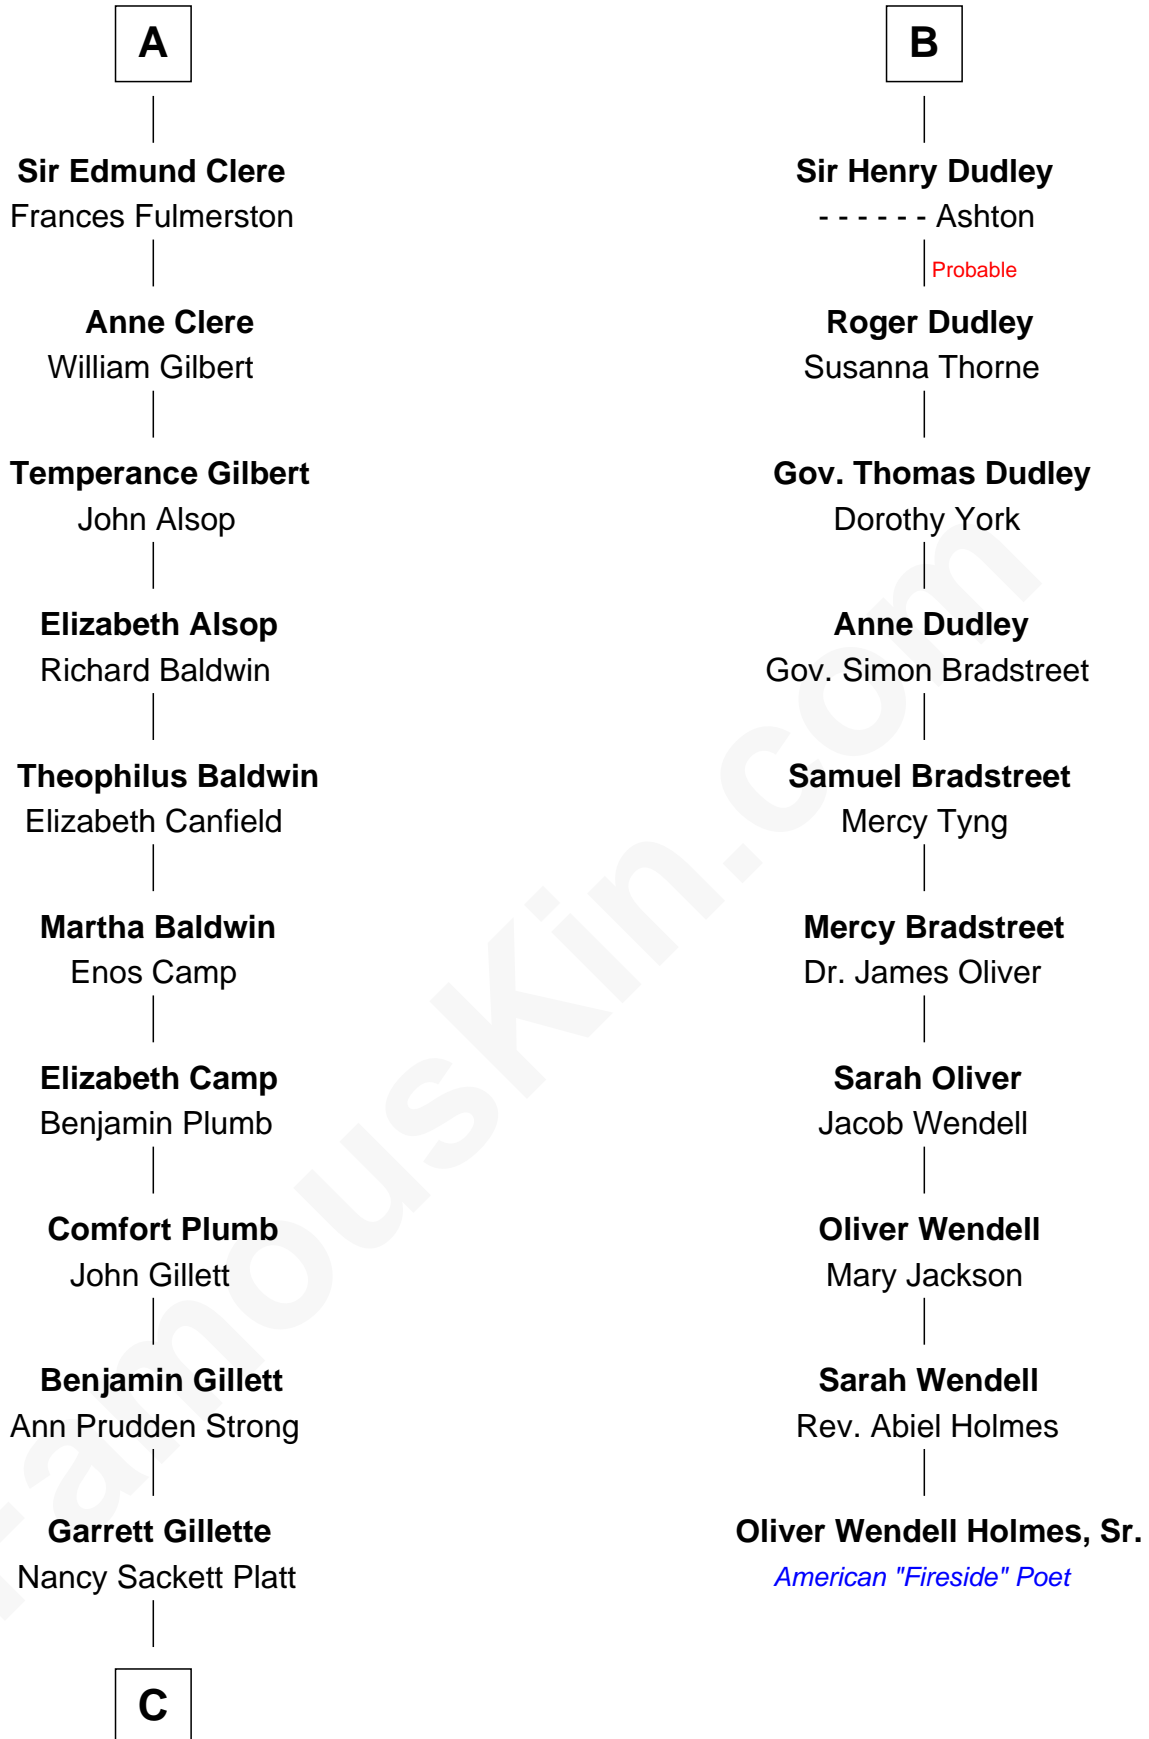

FamousKin.com Relationship Chart of

Treat Williams

TV & Movie Actor

16th cousin 5 times removed of

Oliver Wendell Holmes, Sr.

American "Fireside" Poet

Sir William de Ros
Margery de Badlesmere

C

—
Rufus M. Gillette

Abigail Payne

—
Mary Abigail Gillette

George Willey Andrew

—
Treat Payne Andrew

Eleanor Barnum

—
Marian Andrew

Richard Norman Williams